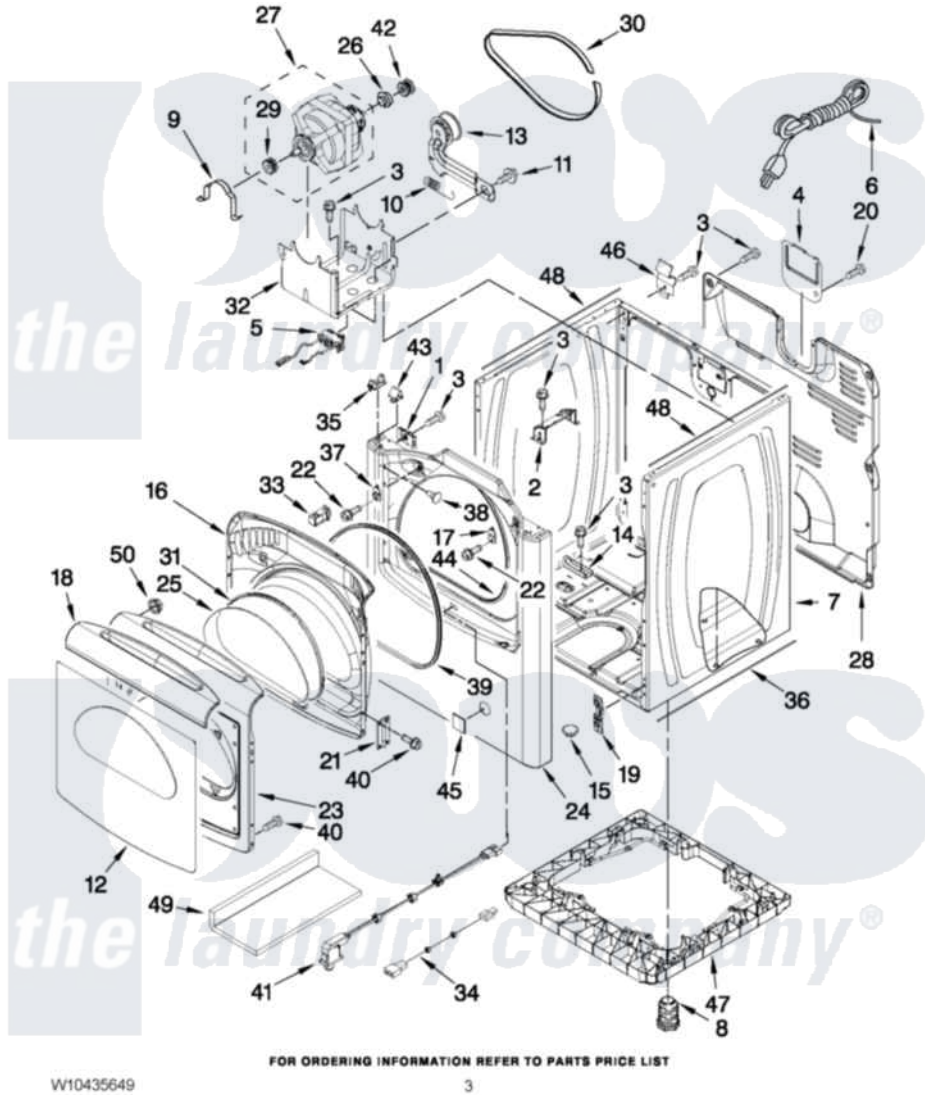

# Whirlpool WGD8600YW0 02 - CABINET PARTS

## CABINET PARTS

For Model: WGD8600YW0  
(White)

Whirlpool [Residential Whirlpool WGD8600YW0 Dryer Parts](#) Parts Diagram 02 - CABINET PARTS  
Click on the part number to view part

Item	Original Part Number	Replaced By	Status	Part Description
1	<a href="#">W10007520</a>			Clip, Ground
2	<a href="#">8544753</a>			Bracket, Burner
3	<a href="#">3390631</a>			Screw, 10-16 X 3/8
4	<a href="#">8558833</a>			Plate, Cover Terminal Block
5	<a href="#">W10314253</a>			Switch, Assembly Broken Belt
6	344020	<a href="#">3401402</a>		Cord, Power
7	W10183827	<a href="#">W10223154</a>		Cabinet
8	<a href="#">W10363894</a>			Foot, Dryer
9	<a href="#">660658</a>			Clamp, Motor Mounting 343481 685441
10	<a href="#">3387374</a>			Spring, Idler
11	<a href="#">3389420</a>			Retainer-Idler 1/4-20 X 1/16
12	<a href="#">8578931</a>			Window, Outer Door
13	<a href="#">8547160</a>			Pulley Assembly
14	<a href="#">W10201446</a>			Bracket-Gas Pipe
15	<a href="#">8578560</a>			Hole, Plug
16	<a href="#">8571357</a>			Door, Inner