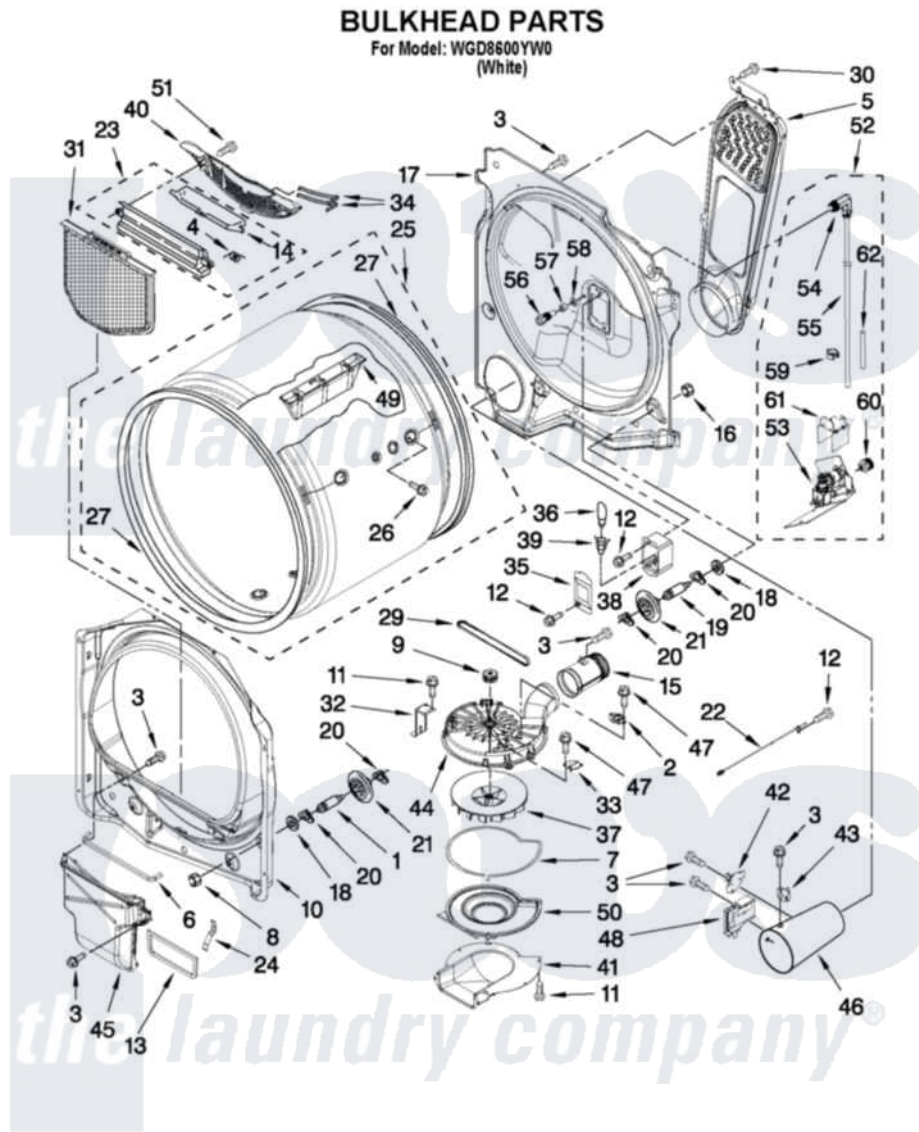

Whirlpool WGD8600YW0 03 - BULKHEAD PARTS

W10435649

FOR ORDERING INFORMATION REFER TO PARTS PRICE LIST

5

Whirlpool [Residential Whirlpool WGD8600YW0 Dryer Parts](#) Parts Diagram 03 - BULKHEAD PARTS
Click on the part number to view part

Item	Original Part Number	Replaced By	Status	Part Description
1	W10359271			Shaft, Drum Roller Threads
2	8577274			Thermostat 295F
3	90767			Screw, 8A X 3/8 HeX Washer Head Tapping
4	3394986			Spring, Lint Screen Door
5	W10385948			Air Duct Assembly
6	697813			Seal, Outlet Housing
7	8573068			Seal, Blower Cover
8	3934666	W10080210		Nut, 3/8 X 16
9	8544739			Pulley, Blower
10	8557244			Bulkhead, Front
11	W10219342			Screw, Baffle Mounting
12	3390647	488729		Screw
13	8544721			Seal, Lint Duct
14	3394984	8563758		Door, Lint Screen
15	8544755			Exhaust Pipe
16	W10001120	W10080190		Nut, 3/8-16