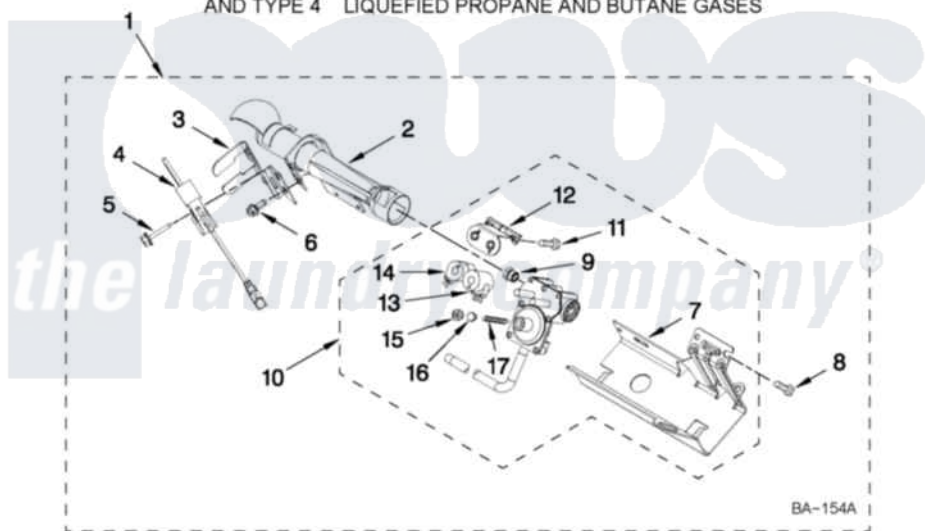

# Whirlpool WGD8600YW0 04 - 8557891 BURNER ASSEMBLY

## 8557891 BURNER ASSEMBLY

For Model: WGD8600YW0  
(White)

USE WITH TYPE 1 - NATURAL  
AND TYPE 4 LIQUEFIED PROPANE AND BUTANE GASES

FOR ORDERING INFORMATION REFER TO PARTS PRICE LIST

W10435649

7

Whirlpool [Residential Whirlpool WGD8600YW0 Dryer Parts](#) Parts Diagram 04 - 8557891 BURNER ASSEMBLY

[Click on the part number to view part](#)

Item	Original Part Number	Replaced By	Status	Part Description
1	8557891	<a href="#">W10492506</a>		Burner-Gas
2	<a href="#">8573010</a>			Tube, Burner
3	<a href="#">694298</a>			Bracket, Ignitor
4	686590	<a href="#">279311</a>		Ignitor
5	<a href="#">3393909</a>			Screw, 8-32 X 7/8
6	343641	<a href="#">681414</a>		Screw, 10AB X 1/2
7	<a href="#">8544751</a>			Base, Burner
8	<a href="#">3387057</a>			Screw, 10-16 X 1/2 Orifice, Burner
9	<a href="#">15418</a>			Orifice, Burner Type 1
"	15422		Not Available	ORIFICE, BURNER (TYPE 4) (BUTANE)
"	<a href="#">229742</a>			Orifice, Burner
10	<a href="#">8573071</a>			Valve, Gas 60 Hz .
11	<a href="#">694421</a>			Screw, Bracket Mounting
12	<a href="#">8182790</a>			Bracket, Coil
13	<a href="#">694540</a>			Coil, 60 Hz