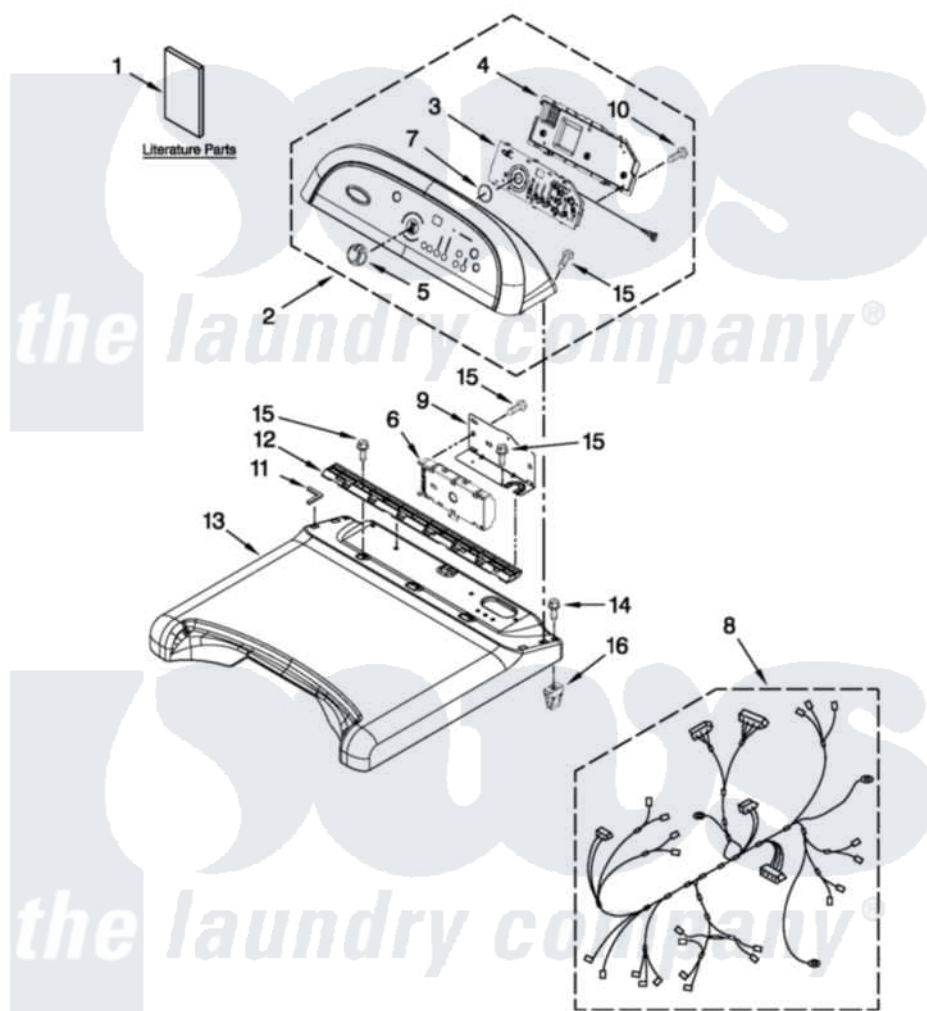

Whirlpool WGD8600YW1 01 - TOP AND CONSOLE PARTS

TOP AND CONSOLE PARTS

For Model: WGD8600YW1

(White)

27" GAS DRYER

FOR ORDERING INFORMATION REFER TO PARTS PRICE LIST

12-11 Printed in U.S.A. (BMN) (psw)

1

Part No. W10479384 Rev. A

[Whirlpool Residential Whirlpool WGD8600YW1 Dryer Parts](#) Parts Diagram 01 - TOP AND CONSOLE PARTS

[Click on the part number to view part](#)

| Item | Original Part Number | Replaced By | Status | Part Description |
|------|---------------------------|-------------|---------------|------------------------------------|
| 1 | W10403269 | | Not Available | TECH SHEET |
| " | W10398830 | | | Guide, Use And Care |
| " | W10392126 | | Not Available | INSTALLATION INSTRUCTION (ENGLISH) |
| 2 | W10403678 | | | Console Assembly |
| 3 | W10388674 | | | Assembly, User Interface |
| 4 | 8564265 | | | Cover, Rear- User Interface |
| 5 | W10211335 | | | Knob, Assembly |
| 6 | W10432258 | | | Control Electronic |
| 7 | 8572039 | | | Seal, User Interface |
| 8 | W10392404 | | | Harness, Wiring |
| 9 | W10211337 | | | Bracket, Machine Controller |
| 10 | W10003770 | | | Screw, 6-19 X 1/2 |
| 11 | W10185554 | | | Seal, Foam Top |
| 12 | 8558863 | | | Bracket, Console |
| 13 | W10211339 | | | Top |
| 14 | W10131402 | | | Screw, 8-18 X 1.370 |