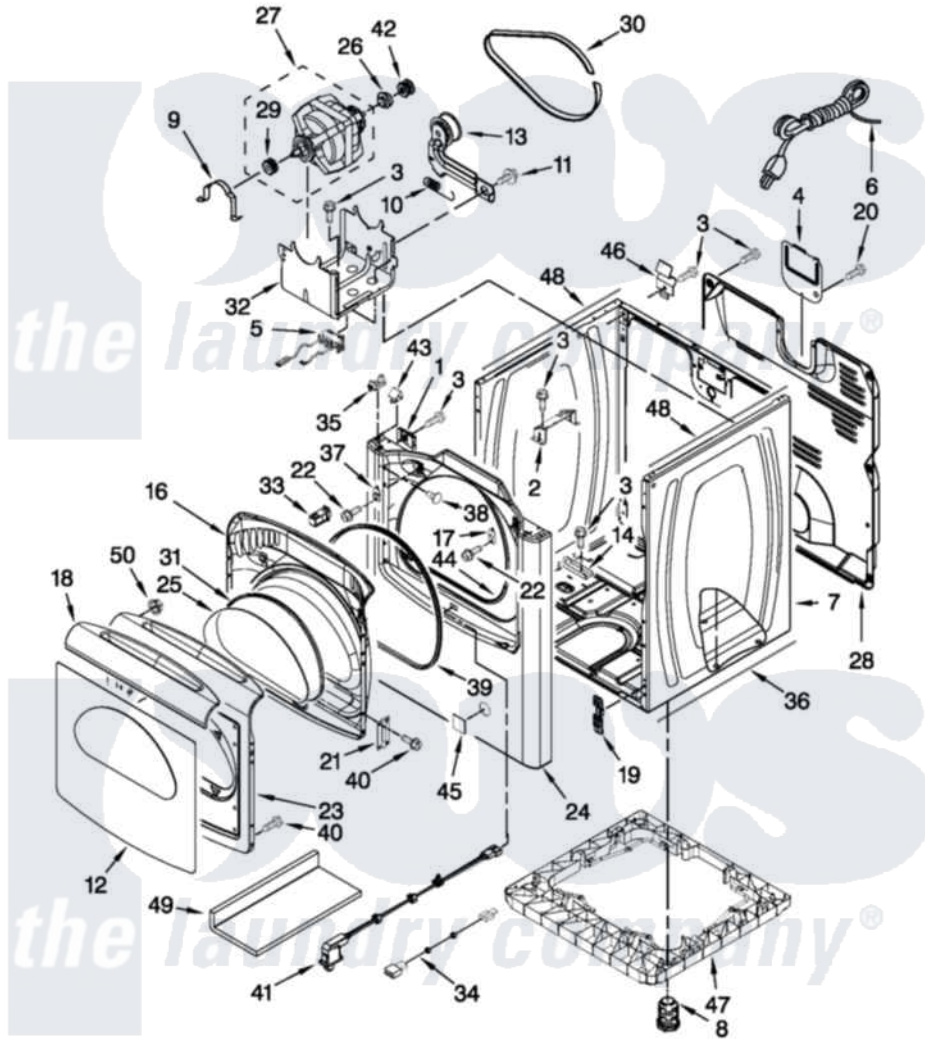

Whirlpool WGD8600YW1 02 - CABINET PARTS

CABINET PARTS

For Model: WGD8600YW1

(White)

FOR ORDERING INFORMATION REFER TO PARTS PRICE LIST

W10479384

3

Whirlpool [Residential Whirlpool WGD8600YW1 Dryer Parts](#) Parts Diagram 02 - CABINET PARTS

[Click on the part number to view part](#)

Item	Original Part Number	Replaced By	Status	Part Description
1	W10007520			Clip, Ground
2	8544753			Bracket, Burner
3	3390631			Screw, 10-16 X 3/8
4	8558833			Plate, Cover Terminal Block
5	W10314253			Switch, Assembly Broken Belt
6	W10440460			Cord, Power
7	W10183827	W10223154		Cabinet
8	W10363894			Foot, Dryer
9	660658			Clamp, Motor Mounting 343481 685441
10	3387374			Spring, Idler
11	3389420			Retainer-Idler 1/4-20 X 1/16
12	8578931			Window, Outer Door
13	8547160			Pulley Assembly
14	W10201446			Bracket-Gas Pipe
16	8571357			Door, Inner
17	W10111888			Plug, Strike