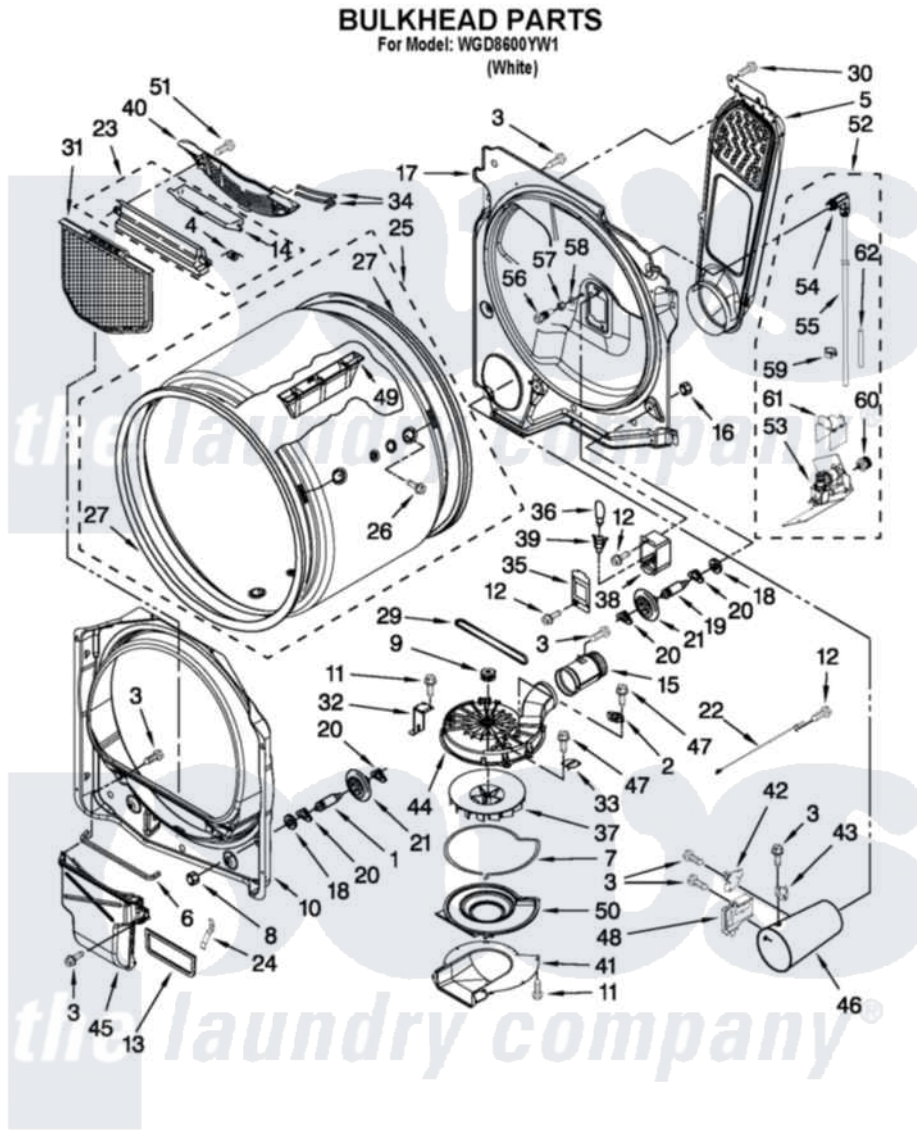

# Whirlpool WGD8600YW1 03 - BULKHEAD PARTS

W10479384

FOR ORDERING INFORMATION REFER TO PARTS PRICE LIST

5

Whirlpool Residential Whirlpool WGD8600YW1 Dryer Parts Parts Diagram 03 - BULKHEAD PARTS  
 Click on the part number to view part