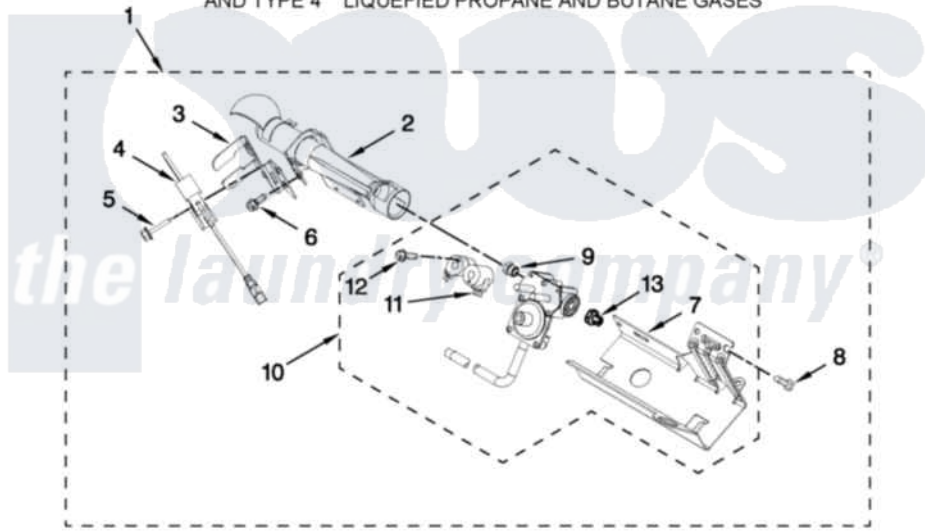

Whirlpool WGD8600YW1 04 - BURNER ASSEMBLY

BURNER ASSEMBLY

For Model: WGD8600YW1

(White)

USE WITH TYPE 1 - NATURAL
AND TYPE 4 LIQUEFIED PROPANE AND BUTANE GASES

FOR ORDERING INFORMATION REFER TO PARTS PRICE LIST

W10479384

7

Whirlpool [Residential Whirlpool WGD8600YW1 Dryer Parts](#) Parts Diagram 04 - BURNER ASSEMBLY
Click on the part number to view part

Item	Original Part Number	Replaced By	Status	Part Description
1	W10398742	W10492506		Burner-Gas
2	8573010			Tube, Burner
3	694298			Bracket, Ignitor
4	686590	279311		Ignitor
5	3393909			Screw, 8-32 X 7/8
6	343641	681414		Screw, 10AB X 1/2
7	W10183823			Bracket, Burner
8	3387057			Screw, 10-16 X 1/2 Orifice, Burner
9	15418			Orifice, Burner Type 1
"	229742			Orifice, Burner
10	W10304606	W10398743		Valve-Gas
11	W10368268		Not Available	COIL, 60 HZ.
12	326049536			Screw, Coil
13	W10295523			Plug, Pipe