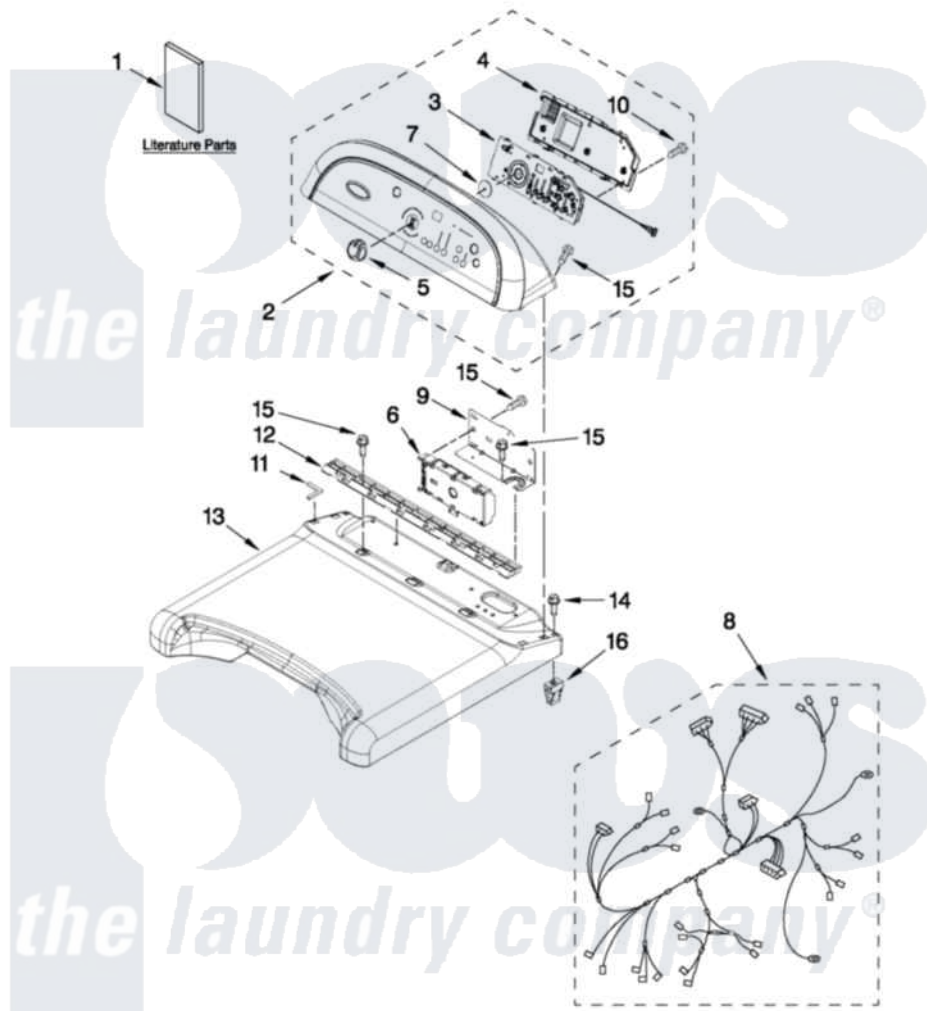

Whirlpool WGD8800YC0 01 - TOP AND CONSOLE PARTS

TOP AND CONSOLE PARTS

For Models: WGD8800YW0, WGD8800YC0
(White) (Chrome Shadow)

27" GAS DRYER

FOR ORDERING INFORMATION REFER TO PARTS PRICE LIST

8-11 Printed in U.S.A. (L.T.) (eeb)

1

Part No. W10440802 Rev. A

[Whirlpool Residential Whirlpool WGD8800YC0 Dryer Parts](#) Parts Diagram 01 - TOP AND CONSOLE PARTS

[Click on the part number to view part](#)

Item	Original Part Number	Replaced By	Status	Part Description
1	W10403269		Not Available	TECH SHEET
"	W10398830			Guide, Use And Care
"	W10392126		Not Available	INSTALLATION INSTRUCTION (ENGLISH)
2	W10403679			Console Assembly
"	W10391502			Console Assembly
3	W10388673			Assembly, User Interface
4	8564265			Cover, Rear- User Interface
5	W10211335			Knob, Assembly
6	W10432258			Control Electronic
7	8572039			Seal, User Interface
8	W10392404			Harness, Wiring
9	W10211337			Bracket, Machine Controller
10	W10003770			Screw, 6-19 X 1/2
11	W10185554			Seal, Foam Top
12	8558863			Bracket, Console
13	W10211339			Top

"	W10391495		Plug, Front Panel
14	W10131402		Screw, 8-18 X 1.370
15	337686	Not Available	SCREW, 8-18 X .500
16	W10112673		Screw, Grommet