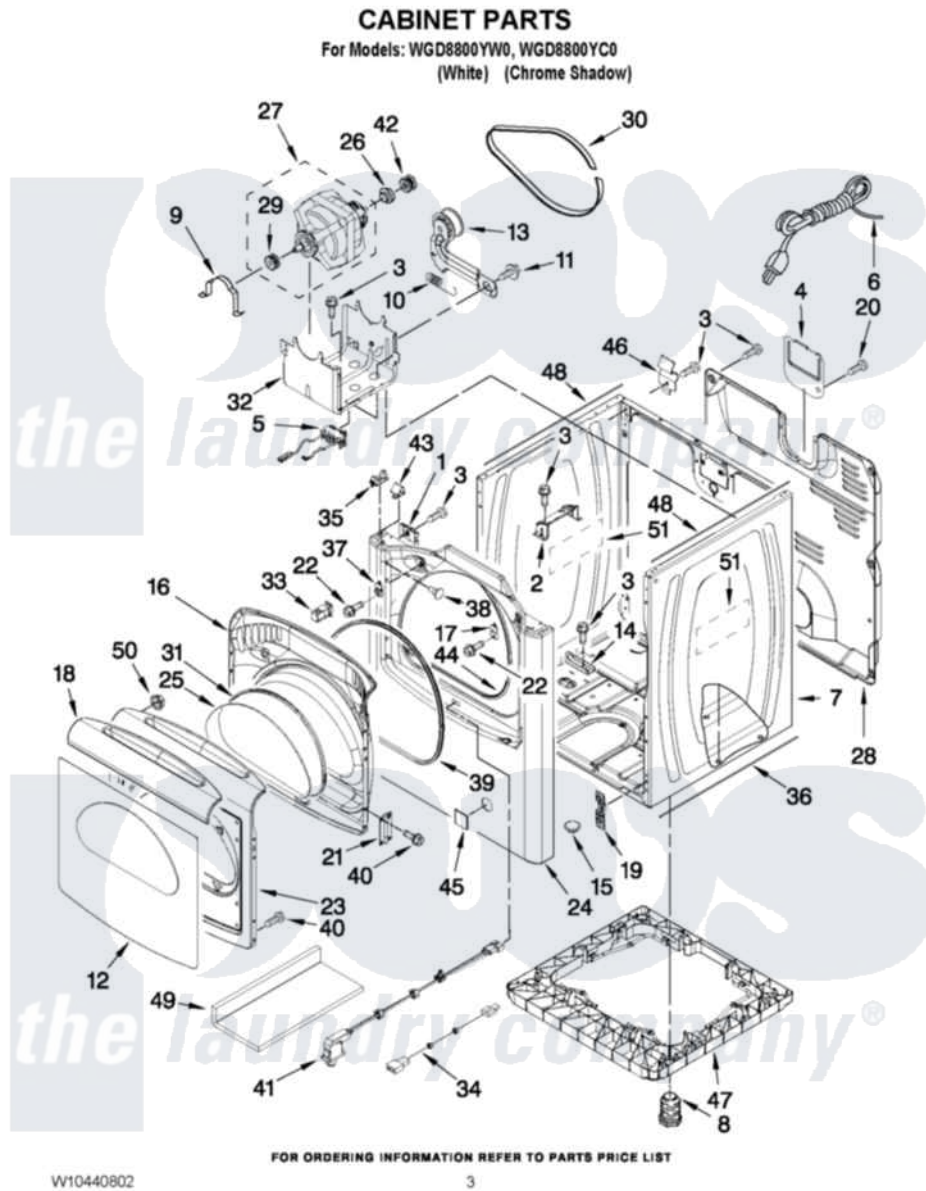

# Whirlpool WGD8800YC0 02 - CABINET PARTS

Whirlpool Residential Whirlpool WGD8800YC0 Dryer Parts Parts Diagram 02 - CABINET PARTS  
Click on the part number to view part

Item	Original Part Number	Replaced By	Status	Part Description
1	<a href="#">W10007520</a>			Clip, Ground
2	<a href="#">8544753</a>			Bracket, Burner
3	<a href="#">3390631</a>			Screw, 10-16 X 3/8
4	<a href="#">8558833</a>			Plate, Cover Terminal Block
5	<a href="#">W10314253</a>			Switch, Assembly Broken Belt
6	344020	<a href="#">3401402</a>		Cord, Power
7	W10183827	<a href="#">W10223154</a>		Cabinet
"	<a href="#">W10391494</a>			Cabinet
8	<a href="#">W10363894</a>			Foot, Dryer
9	<a href="#">660658</a>			Clamp, Motor Mounting 343481 685441
10	<a href="#">3387374</a>			Spring, Idler
11	<a href="#">3389420</a>			Retainer-Idler 1/4-20 X 1/16
12	<a href="#">8578931</a>			Window, Outer Door
13	<a href="#">8547160</a>			Pulley Assembly
14	<a href="#">W10201446</a>			Bracket-Gas Pipe
15	<a href="#">8578560</a>			Hole, Plug