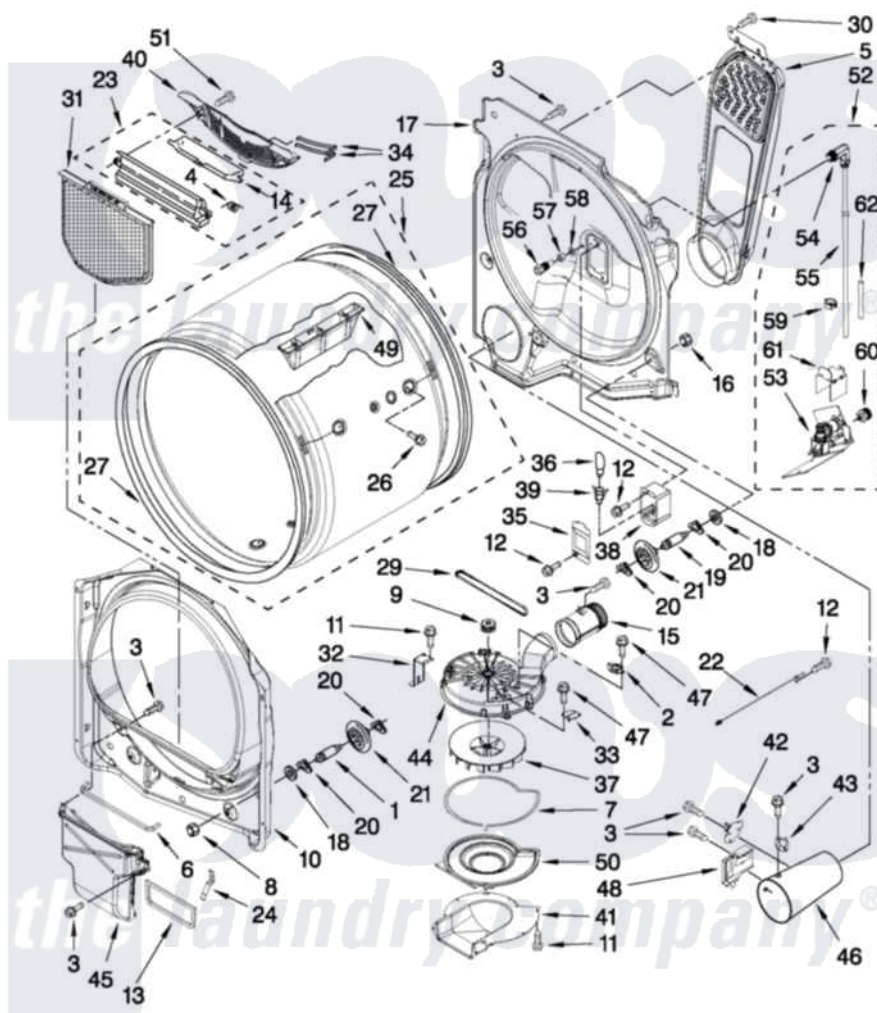

## BULKHEAD PARTS For Models: WGD8800YW0, WGD8800YC0 (White) (Chrome Shadow)

W10440802

FOR ORDERING INFORMATION REFER TO PARTS PRICE LIST

5

Whirlpool [Residential Whirlpool WGD8800YC0 Dryer Parts](#) Parts Diagram 03 - BULKHEAD PARTS  
Click on the part number to view part

Item	Original Part Number	Replaced By	Status	Part Description
1	<a href="#">W10359271</a>			Shaft, Drum Roller Threads
2	<a href="#">8577274</a>			Thermostat 295F
3	<a href="#">90767</a>			Screw, 8A X 3/8 HeX Washer Head Tapping
4	<a href="#">3394986</a>			Spring, Lint Screen Door
5	<a href="#">W10385948</a>			Air Duct Assembly
6	<a href="#">697813</a>			Seal, Outlet Housing
7	<a href="#">8573068</a>			Seal, Blower Cover
8	3934666	<a href="#">W10080210</a>		Nut, 3/8 X 16
9	<a href="#">8544739</a>			Pulley, Blower
10	<a href="#">8557244</a>			Bulkhead, Front
11	<a href="#">W10219342</a>			Screw, Baffle Mounting
12	3390647	<a href="#">488729</a>		Screw
13	<a href="#">8544721</a>			Seal, Lint Duct
14	3394984	<a href="#">8563758</a>		Door, Lint Screen
15	<a href="#">8544755</a>			Exhaust Pipe
16	W10001120	<a href="#">W10080190</a>		Nut, 3/8-16