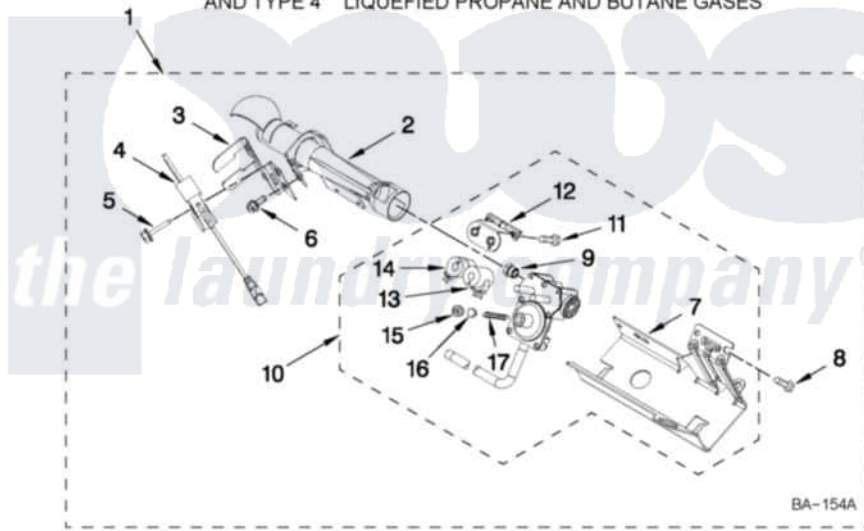

Whirlpool WGD8800YC0 04 - 8557891 BURNER ASSEMBLY

8557891 BURNER ASSEMBLY

For Models: WGD8800YW0, WGD8800YC0
(White) (Chrome Shadow)

USE WITH TYPE 1 - NATURAL
AND TYPE 4 LIQUEFIED PROPANE AND BUTANE GASES

FOR ORDERING INFORMATION REFER TO PARTS PRICE LIST

W10440802

7

Whirlpool [Residential Whirlpool WGD8800YC0 Dryer Parts](#) Parts Diagram 04 - 8557891 BURNER ASSEMBLY
Click on the part number to view part

Item	Original Part Number	Replaced By	Status	Part Description
1	8557891	W10492506		Burner-Gas
2	8573010			Tube, Burner
3	694298			Bracket, Ignitor
4	686590	279311		Ignitor
5	3393909			Screw, 8-32 X 7/8
6	343641	681414		Screw, 10AB X 1/2
7	8544751			Base, Burner
8	3387057			Screw, 10-16 X 1/2 Orifice, Burner
9	15418			Orifice, Burner Type 1
"	15422		Not Available	ORIFICE, BURNER (TYPE 4) (BUTANE)
"	229742			Orifice, Burner
10	8573071			Valve, Gas 60 Hz .
11	694421			Screw, Bracket Mounting
12	8182790			Bracket, Coil
13	694540			Coil, 60 Hz