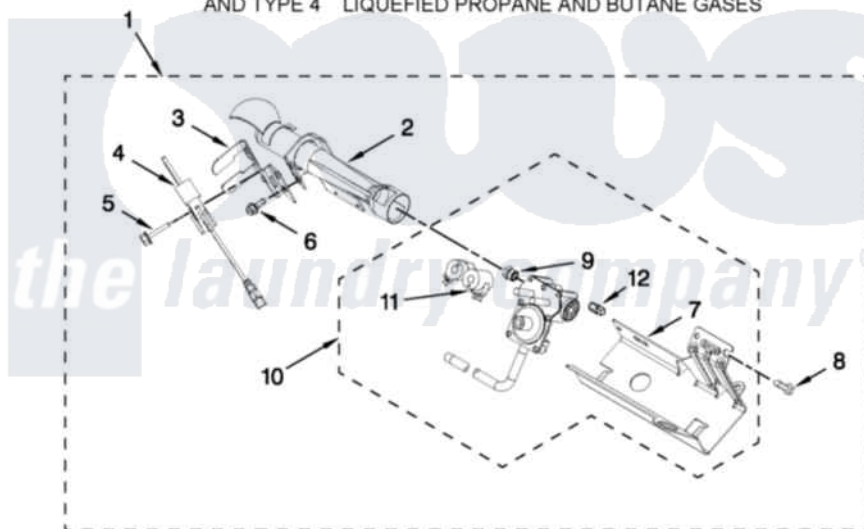

Whirlpool WGD8800YC1 04 - BURNER ASSEMBLY

BURNER ASSEMBLY

For Model: WGD8800YW1, WGD8800YC1
(White) (Chrome Shadow)

USE WITH TYPE 1 - NATURAL
AND TYPE 4 LIQUEFIED PROPANE AND BUTANE GASES

W10474996

Whirlpool [Residential Whirlpool WGD8800YC1 Dryer Parts](#) Parts Diagram 04 - BURNER ASSEMBLY

[Click on the part number to view part](#)

Item	Original Part Number	Replaced By	Status	Part Description
1	W10398742	W10492506		Burner-Gas
2	8573010			Tube, Burner
3	694298			Bracket, Ignitor
4	686590	279311		Ignitor
5	3393909			Screw, 8-32 X 7/8
6	343641	681414		Screw, 10AB X 1/2
7	W10183823			Bracket, Burner
8	3387057			Screw, 10-16 X 1/2 Orifice, Burner
9	15418			Orifice, Burner Type 1
"	229742			Orifice, Burner
10	W10304606	W10398743		Valve-Gas
11	W10368268		Not Available	COIL, 60 HZ.
12	W10295523			Plug, Pipe
NI	W10317689			Conversion Kit L.P.G. To Type Nat.