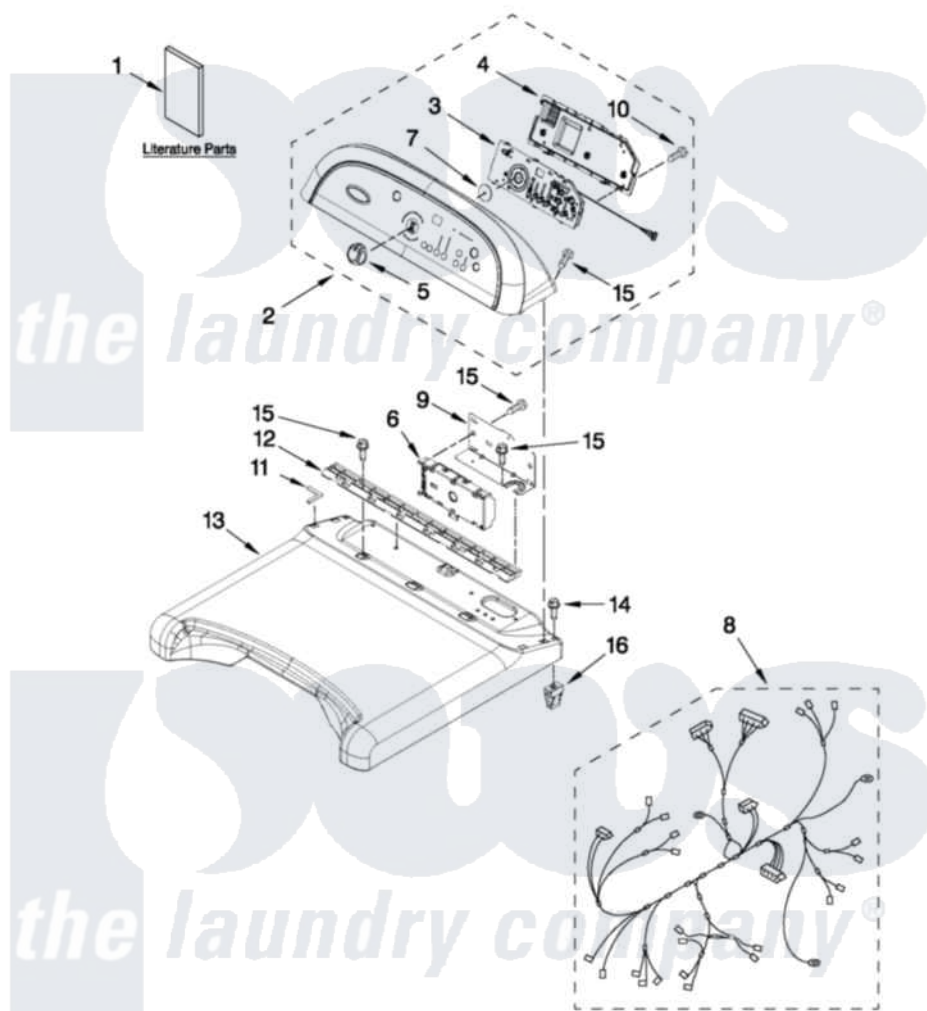

Whirlpool WGD8800YW0 01 - TOP AND CONSOLE PARTS

TOP AND CONSOLE PARTS

For Models: WGD8800YW0, WGD8800YC0
(White) (Chrome Shadow)

27" GAS DRYER

FOR ORDERING INFORMATION REFER TO PARTS PRICE LIST

8-11 Printed in U.S.A. (L.T.) (eeb)

1

Part No. W10440802 Rev. A

[Whirlpool Residential Whirlpool WGD8800YW0 Dryer Parts](#) Parts Diagram 01 - TOP AND CONSOLE PARTS

[Click on the part number to view part](#)

Item	Original Part Number	Replaced By	Status	Part Description
1	W10403269		Not Available	TECH SHEET
"	W10398830			Guide, Use And Care
"	W10392126		Not Available	INSTALLATION INSTRUCTION (ENGLISH)
2	W10403679			Console Assembly
"	W10391502			Console Assembly
3	W10388673			Assembly, User Interface
4	8564265			Cover, Rear- User Interface
5	W10211335			Knob, Assembly
6	W10432258			Control Electronic
7	8572039			Seal, User Interface
8	W10392404			Harness, Wiring
9	W10211337			Bracket, Machine Controller
10	W10003770			Screw, 6-19 X 1/2
11	W10185554			Seal, Foam Top
12	8558863			Bracket, Console
13	W10211339			Top

"	W10391495		Plug, Front Panel
14	W10131402		Screw, 8-18 X 1.370
15	337686	Not Available	SCREW, 8-18 X .500
16	W10112673		Screw, Grommet