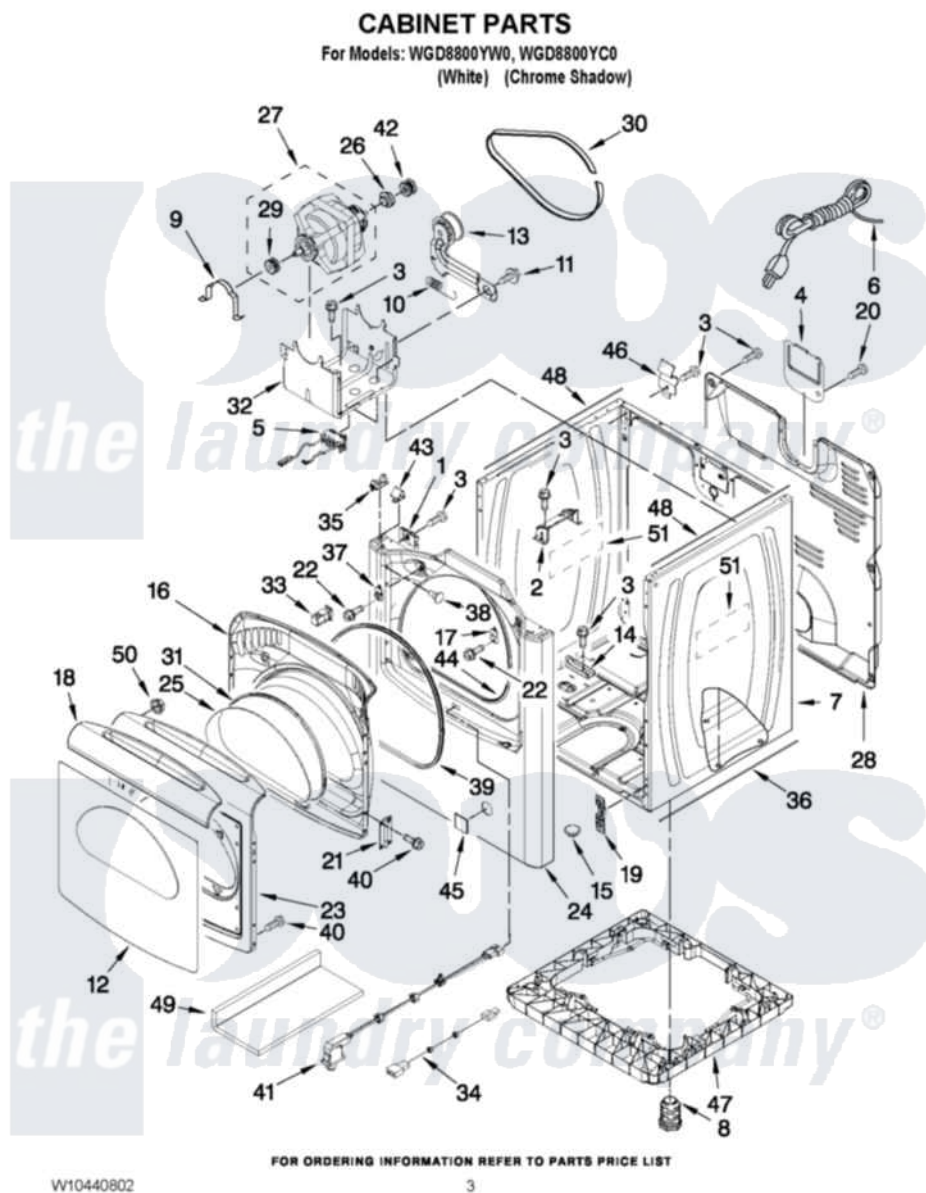

Whirlpool WGD8800YW0 02 - CABINET PARTS

Whirlpool [Residential Whirlpool WGD8800YW0 Dryer Parts](#) Parts Diagram 02 - CABINET PARTS
Click on the part number to view part

Item	Original Part Number	Replaced By	Status	Part Description
1	W10007520			Clip, Ground
2	8544753			Bracket, Burner
3	3390631			Screw, 10-16 X 3/8
4	8558833			Plate, Cover Terminal Block
5	W10314253			Switch, Assembly Broken Belt
6	344020	3401402		Cord, Power
7	W10183827	W10223154		Cabinet
"	W10391494			Cabinet
8	W10363894			Foot, Dryer
9	660658			Clamp, Motor Mounting 343481 685441
10	3387374			Spring, Idler
11	3389420			Retainer-Idler 1/4-20 X 1/16
12	8578931			Window, Outer Door
13	8547160			Pulley Assembly
14	W10201446			Bracket-Gas Pipe
15	8578560			Hole, Plug

16	8571357		Door, Inner
17	W10111888		Plug, Strike
18	W10402478		Handle, Door Cover
19	3394083		Clip, Front Panel
20	8533974	4331106	Screw, No.10-32 X 7/16
21	8579717		Assembly, Hinge
"	W10391501		Hinge Assembly
22	3400805		Screw, 8-18 X 3/64
23	8571365		Door, Outer
"	W10391506		Door, Outer
24	W10111883	W10312757	Panel
"	W10391498		Panel, Front
25	8558846		Glass, Inner Door
26	3393657		Restrainer, Belt
27	8547170	W10448896	Motordrive
28	W10140148		Panel, Rear
29	8544743		Pulley, Blower
30	8547157		Belt, Drive
31	W10076050		Seal, Window
32	8547158		Bracket, Motor
33	W10111905		Assembly, Door Catch
34	W10401808		Jumper, Door
35	8568303		Locator, Snap Down
36	W10224768		Seal, Foam Spill Guard
37	W10111906	W10295405	Strike
38	W10144494		Plug-Hole
39	W10221653	W10239307	Seal-Door
40	342055	488627	Screw
41	W10318609		Switch, Assembly Door
42	8547171		Pulley,
43	8576625		Lock, Front Top
44	W10044490		Seal, Front Panel
45	8564457		Plug, Front Panel
"	W10391495		Plug, Front Panel
46	238088	8066217	Hinge, Top
47	W10363887		Riser-Full
48	W10157932		Seal, Foam Cabinet
49	W10215725		Cover, Door Switch
50	308499		Nut-1/4 Hf Self-Thread
51	W10123957		Dapening Panels