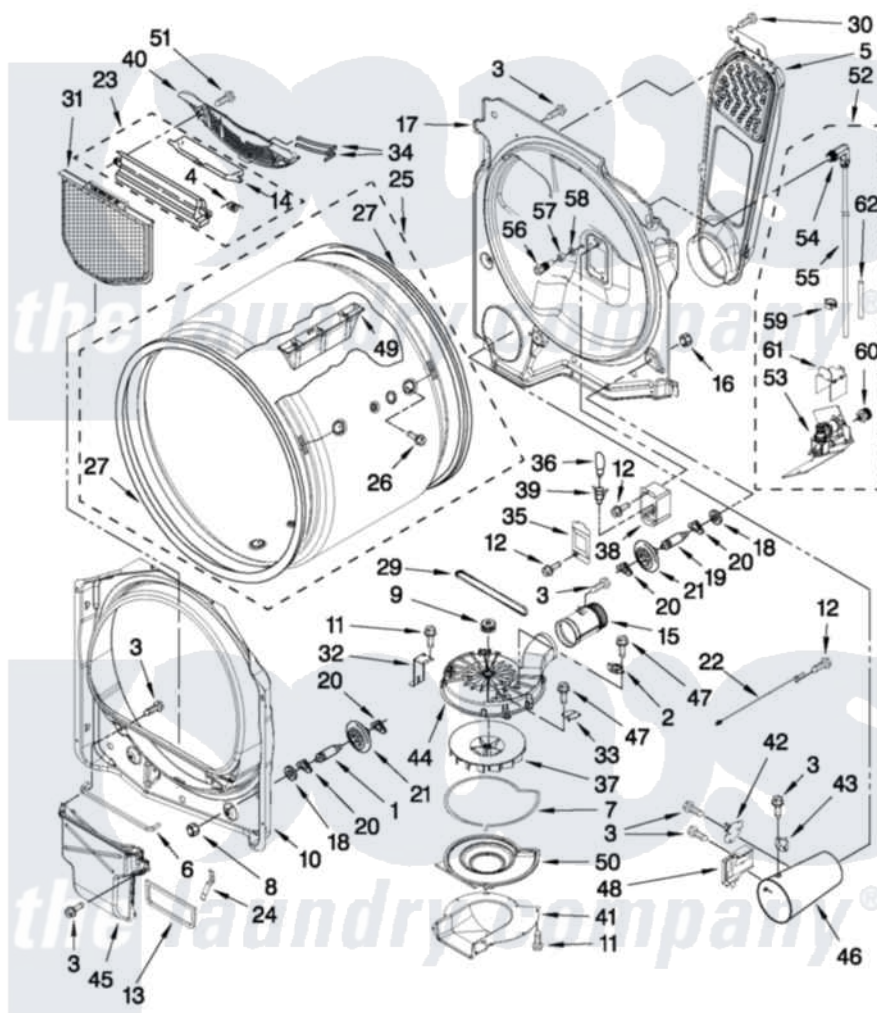

## BULKHEAD PARTS

For Models: WGD8800YW0, WGD8800YC0  
(White) (Chrome Shadow)

FOR ORDERING INFORMATION REFER TO PARTS PRICE LIST

W10440802

5

Whirlpool Residential Whirlpool WGD8800YW0 Dryer Parts Parts Diagram 03 - BULKHEAD PARTS

[Click on the part number to view part](#)

Item	Original Part Number	Replaced By	Status	Part Description
1	<a href="#">W10359271</a>			Shaft, Drum Roller Threads
2	<a href="#">8577274</a>			Thermostat 295F
3	<a href="#">90767</a>			Screw, 8A X 3/8 HeX Washer Head Tapping
4	<a href="#">3394986</a>			Spring, Lint Screen Door
5	<a href="#">W10385948</a>			Air Duct Assembly
6	<a href="#">697813</a>			Seal, Outlet Housing
7	<a href="#">8573068</a>			Seal, Blower Cover
8	3934666	<a href="#">W10080210</a>		Nut, 3/8 X 16
9	<a href="#">8544739</a>			Pulley, Blower
10	<a href="#">8557244</a>			Bulkhead, Front
11	<a href="#">W10219342</a>			Screw, Baffle Mounting
12	3390647	<a href="#">488729</a>		Screw
13	<a href="#">8544721</a>			Seal, Lint Duct
14	3394984	<a href="#">8563758</a>		Door, Lint Screen
15	<a href="#">8544755</a>			Exhaust Pipe
16	W10001120	<a href="#">W10080190</a>		Nut, 3/8-16