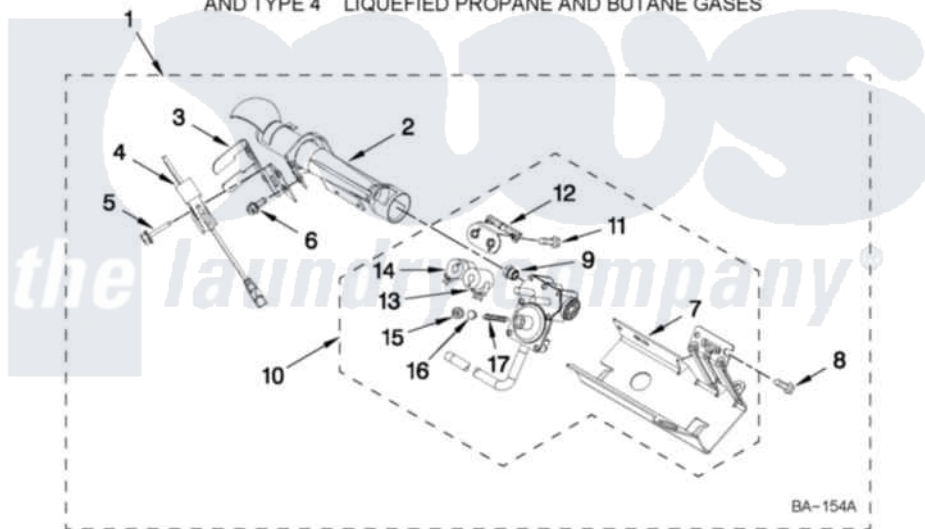

# Whirlpool WGD8800YW0 04 - 8557891 BURNER ASSEMBLY

## 8557891 BURNER ASSEMBLY

For Models: WGD8800YW0, WGD8800YC0  
(White) (Chrome Shadow)

USE WITH TYPE 1 - NATURAL  
AND TYPE 4 LIQUEFIED PROPANE AND BUTANE GASES

FOR ORDERING INFORMATION REFER TO PARTS PRICE LIST

W10440802

7

Whirlpool [Residential Whirlpool WGD8800YW0 Dryer Parts](#) Parts Diagram 04 - 8557891 BURNER ASSEMBLY

[Click on the part number to view part](#)

Item	Original Part Number	Replaced By	Status	Part Description
1	8557891	<a href="#">W10492506</a>		Burner-Gas
2	<a href="#">8573010</a>			Tube, Burner
3	<a href="#">694298</a>			Bracket, Ignitor
4	686590	<a href="#">279311</a>		Ignitor
5	<a href="#">3393909</a>			Screw, 8-32 X 7/8
6	343641	<a href="#">681414</a>		Screw, 10AB X 1/2
7	<a href="#">8544751</a>			Base, Burner
8	<a href="#">3387057</a>			Screw, 10-16 X 1/2 Orifice, Burner
9	<a href="#">15418</a>			Orifice, Burner Type 1
"	15422		Not Available	ORIFICE, BURNER (TYPE 4) (BUTANE)
"	<a href="#">229742</a>			Orifice, Burner
10	<a href="#">8573071</a>			Valve, Gas 60 Hz .
11	<a href="#">694421</a>			Screw, Bracket Mounting
12	<a href="#">8182790</a>			Bracket, Coil
13	<a href="#">694540</a>			Coil, 60 Hz