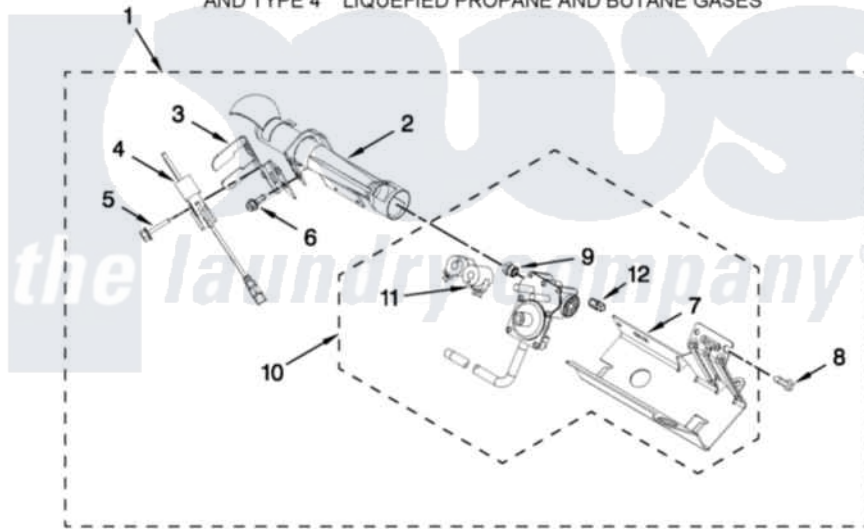

Whirlpool WGD8800YW1 04 - BURNER ASSEMBLY

BURNER ASSEMBLY

For Model: WGD8800YW1, WGD8800YC1
(White) (Chrome Shadow)

USE WITH TYPE 1 - NATURAL
AND TYPE 4 LIQUEFIED PROPANE AND BUTANE GASES

W10474996

Whirlpool [Residential Whirlpool WGD8800YW1 Dryer Parts](#) Parts Diagram 04 - BURNER ASSEMBLY
Click on the part number to view part

Item	Original Part Number	Replaced By	Status	Part Description
1	W10398742	W10492506		Burner-Gas
2	8573010			Tube, Burner
3	694298			Bracket, Ignitor
4	686590	279311		Ignitor
5	3393909			Screw, 8-32 X 7/8
6	343641	681414		Screw, 10AB X 1/2
7	W10183823			Bracket, Burner
8	3387057			Screw, 10-16 X 1/2 Orifice, Burner
9	15418			Orifice, Burner Type 1
"	229742			Orifice, Burner
10	W10304606	W10398743		Valve-Gas
11	W10368268		Not Available	COIL, 60 HZ.
12	W10295523			Plug, Pipe
NI	W10317689			Conversion Kit L.P.G. To Type Nat.