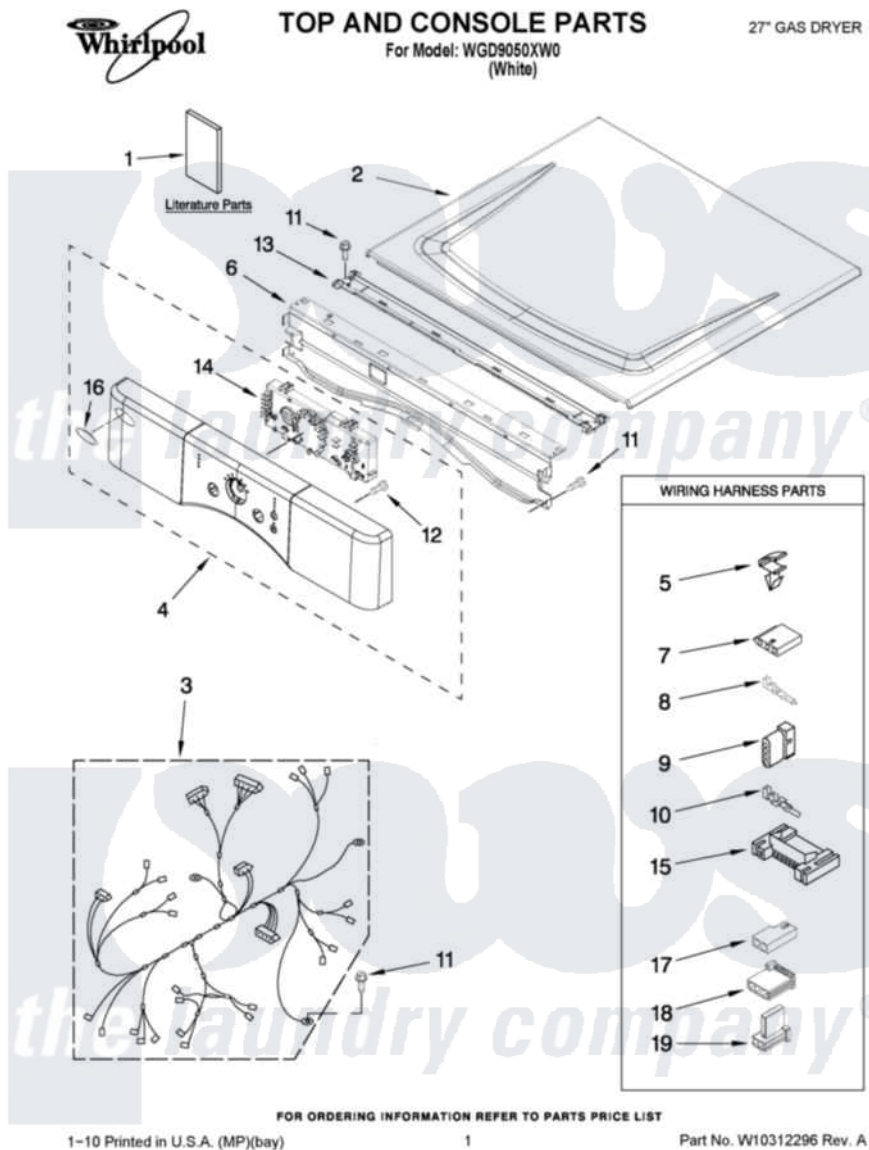

Whirlpool WGD9050XW0 01 - TOP AND CONSOLE PARTS

Whirlpool Residential Whirlpool WGD9050XW0 Dryer Parts Parts Diagram 01 - TOP AND CONSOLE PARTS
Click on the part number to view part

Item	Original Part Number	Replaced By	Status	Part Description
1	W10296184		Not Available	USE & CARE GUIDE
"	W10240584		Not Available	INSTALLATION, INSTRUCTION
"	W10238796		Not Available	TECH SHEET
2	8563730	W10336080		Top
3	W10251443			Harness, Main
4	W10215458			Panel, Console Assembly
5	3394427			Clip-Harness
6	8565237			Bracket, Console
7	353424			Plug, Terminal
8	94614			Terminal
9	3936144			Do-It-Yourself Repair Manuals
10	94613	596797		Terminal
11	3390647	488729		Screw
12	W10006580			Screw, M3-1.12 X12 Pn 6l Spl
13	W10266747			Channel-Water, Dryer
14	W10215814			Assembly, User Interface

15	3395683		Receptacle, Multi-Terminal
16	W10117943	8303811	Badge, Assembly
17	717252		Receptacle, Terminal
18	3403498		Connector, 3-Position
19	3403499		Connector, 2-Postion