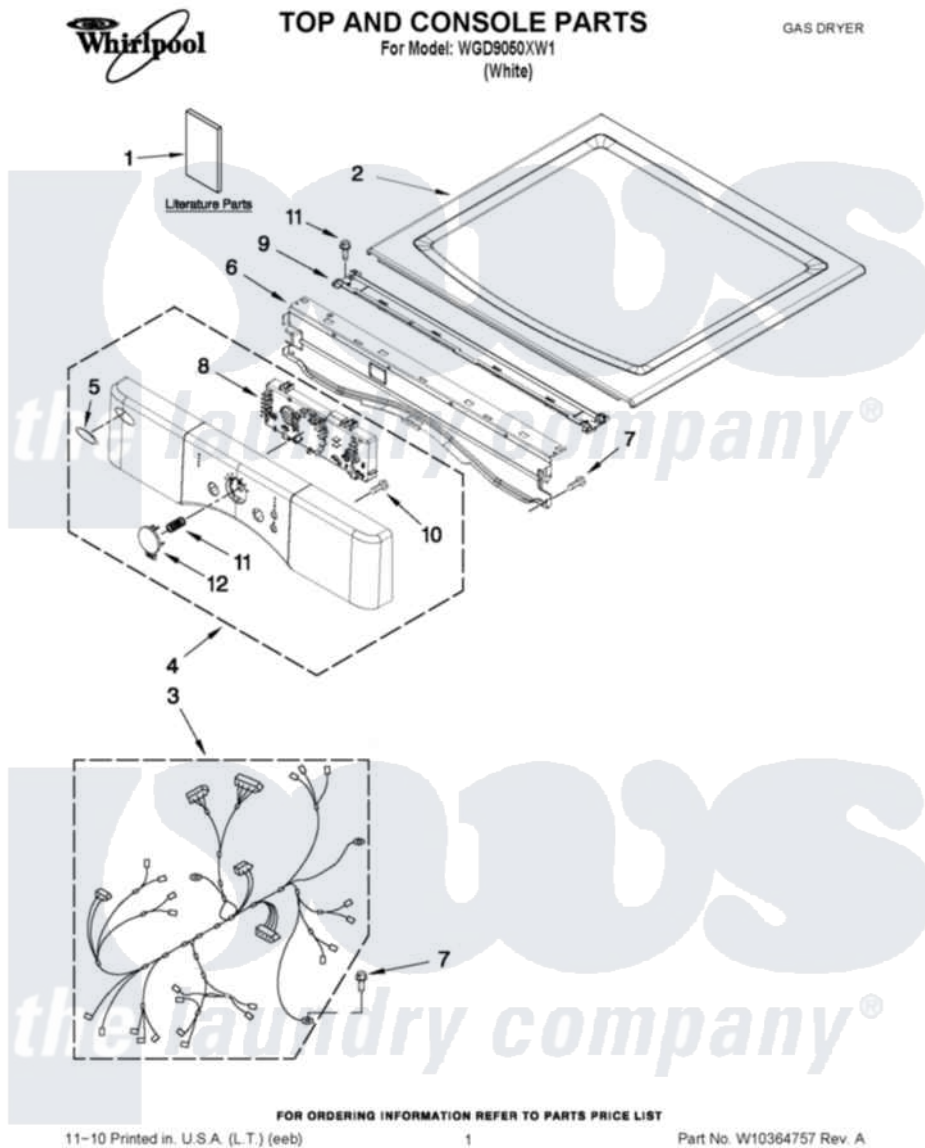

Whirlpool WGD9050XW1 01 - TOP AND CONSOLE PARTS

Whirlpool Residential Whirlpool WGD9050XW1 Dryer Parts Parts Diagram 01 - TOP AND CONSOLE PARTS
 Click on the part number to view part

Item	Original Part Number	Replaced By	Status	Part Description
1	W10296184		Not Available	USE & CARE GUIDE
"	W10240584		Not Available	INSTALLATION, INSTRUCTION
"	W10238796		Not Available	TECH SHEET
2	W10336080			Top
3	W10251443			Harness, Main
4	W10215458			Panel, Console Assembly
5	W10117943	8303811		Badge, Assembly
6	8565237			Bracket, Console
7	3390647	488729		Screw
8	W10215814			Assembly, User Interface
9	W10266747			Channel-Water, Dryer
10	W10006580			Screw, M3-1.12 X12 Pn 6l Spl
11	W10215807			Spring, Cycle Button
12	W10212800			Button, Cycle