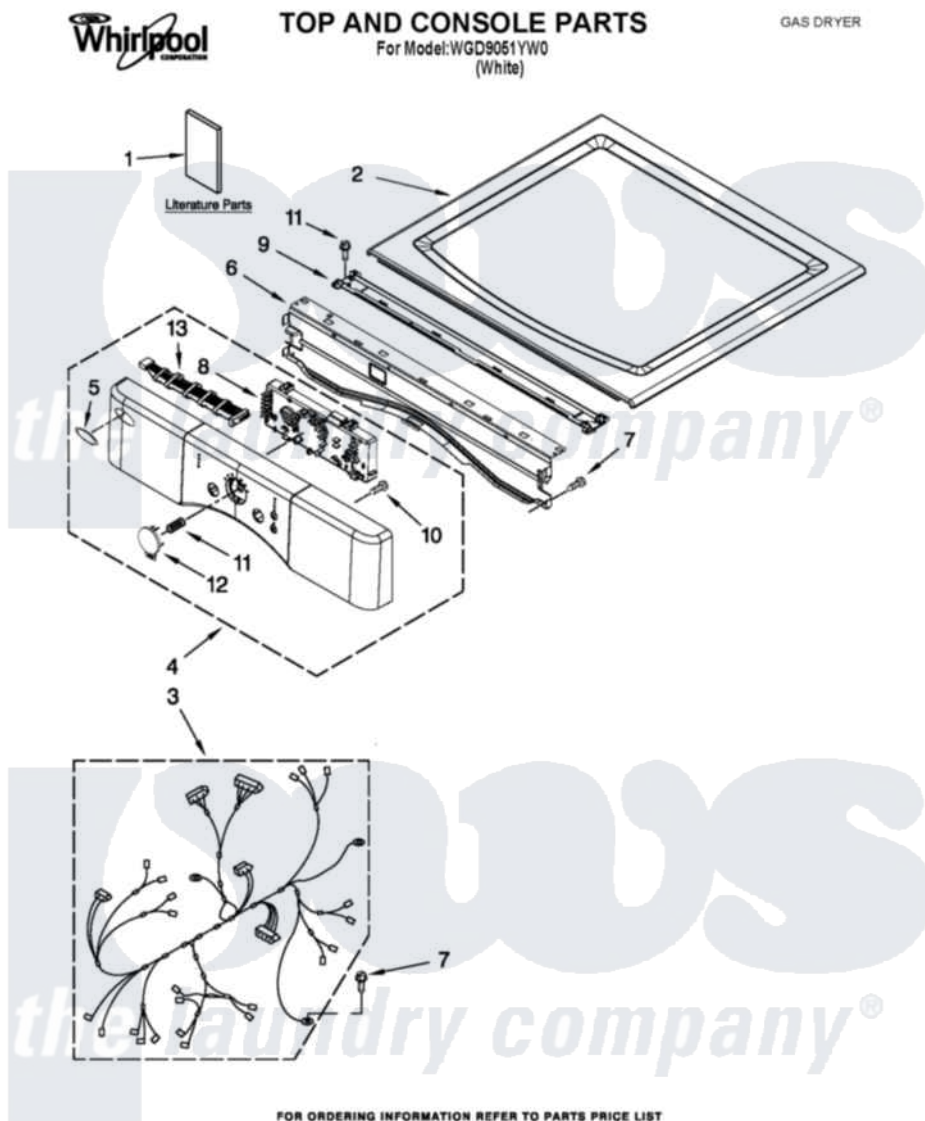

Whirlpool WGD9051YW0 01 - TOP AND CONSOLE PARTS

02-12 Printed in U.S.A. (BMN)(ire)

1

Part No. W10465935 Rev. A

Whirlpool Residential Whirlpool WGD9051YW0 Dryer Parts Parts Diagram 01 - TOP AND CONSOLE PARTS
Click on the part number to view part

Item	Original Part Number	Replaced By	Status	Part Description
1	W10296184		Not Available	USE & CARE GUIDE
"	W10443045		Not Available	INSTALLATION INSTRUCTIONS
"	W10443109		Not Available	TECH SHEET
2	W10336080			Top
3	W10251443			Harness, Main
4	W10444970			Panel, Console Assembly
5	W10117943	8303811		Badge, Assembly
6	8565237			Bracket, Console
7	3390647	488729		Screw
8	W10444971		Not Available	ASSEMBLY, USER INTERFACE
9	W10266747			Channel-Water, Dryer
10	W10006580			Screw, M3-1.12 X12 Pn 6l Spl
11	W10215807			Spring, Cycle Button
12	W10212800			Button, Cycle
13	W10259049			Cable, User Interface