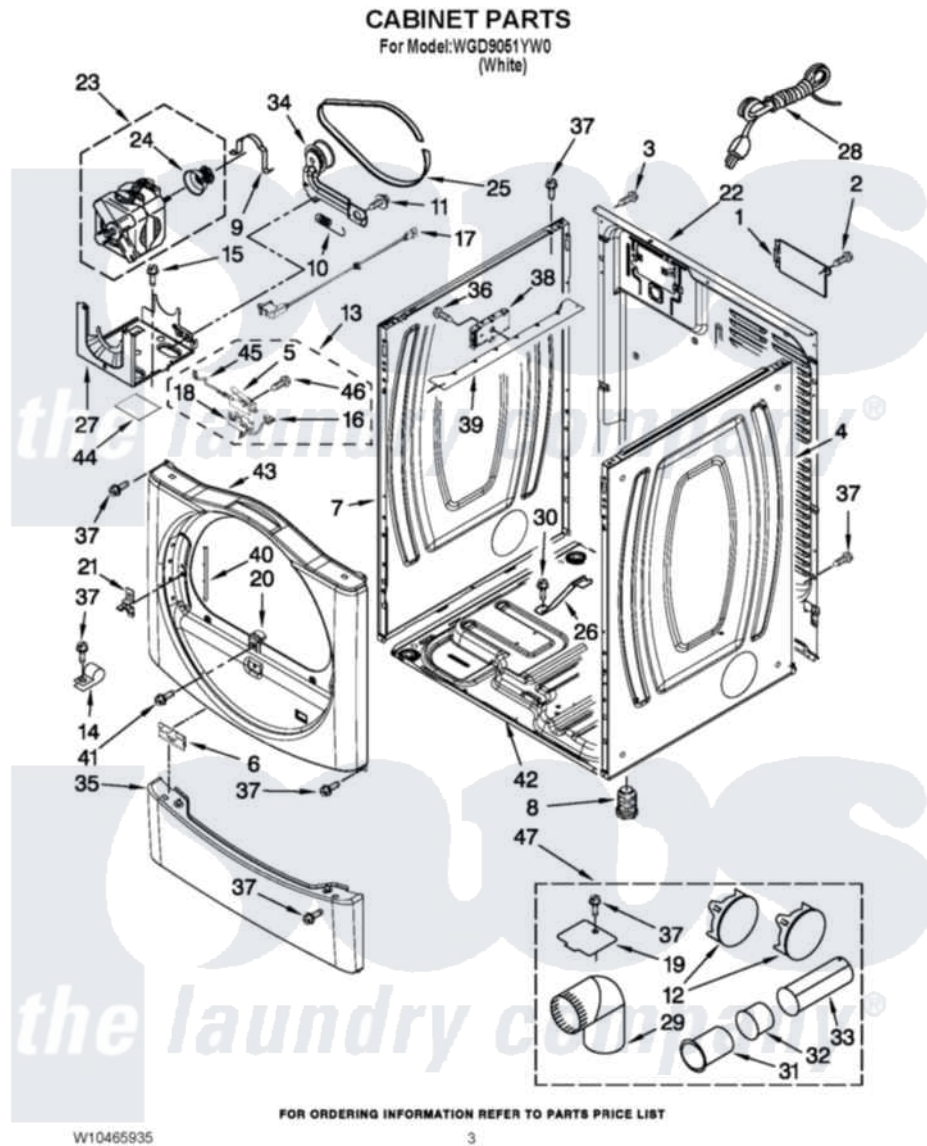

Whirlpool WGD9051YW0 02 - CABINET PARTS

Whirlpool [Residential Whirlpool WGD9051YW0 Dryer Parts](#) Parts Diagram 02 - CABINET PARTS
Click on the part number to view part

Item	Original Part Number	Replaced By	Status	Part Description
1	8317340			Cover, Terminal Block
2	3390814	90767		Screw, 8A X 3/8 HeX Washer Head Tapping
3	8533974	4331106		Screw, No.10-32 X 7/16
4	8565048			Panel, Side
5	8564010			Assembly, Switch And Actuator
6	8519459			Clip, Toe Panel
7	8565054			Panel, Side
8	3392100	49621		Feet-Leveling
NI	279810			Foot-Optional
9	660658			Clamp, Motor Mounting 343481 685441
10	3387374			Spring, Idler
11	3389420			Retainer-Idler 1/4-20 X 1/16
12	W10404617			Plug, Multivent
13	W10155571			Switch, Assembly

14	3978776		Bracket, Gas Pipe Switch
15	343641	681414	Screw, 10AB X 1/2
16	8539892		Wire-Motor To Belt Switch
17	W10318609		Switch, Assembly Door
18	8564011		Bracket-Switch
19	W10354249		Plate, Cover
20	8565083		Ramp, Door
21	8565122		Strike, Door
22	8565059		Panel, Rear
23	W10139766	W10396034	Motor Assembly 60 Hz
24	3394341	W10299847	Pulley-Motor
25	W10131172		Belt, Drive
26	8529757		Bracket, Burner
27	W10135695		Bracket, Motor
28	W10440461	3401402	Cord, Power
29	49026		4" - 90° Elbow
30	693995		Screw, Hex Head
31	8563747		Exhaust Pipe Medium Pipe
32	W10331278		Exhaust Pipe
33	8563749		Exhaust Pipe
34	W10344192		Idler Assembly
35	8540621		Panel, Toe
36	8533971	90767	Screw, 8A X 3/8 HeX Washer Head Tapping
37	3390647	488729	Screw
38	W10450081		Control Board
39	8563727		Bracket, Control
40	W10085210		Label-Hinge Hole Cover Front Panel
41	3357011	308685	Side Trim)
42	8565046		(BROKEN BELT BASE, CABINET SWITCH)
43	W10251264		Front Panel Assembly
44	W10212660		Pad, Sound Dampening
45	W10167613		Wire, Belt Switch
46	W10002600		Screw, 6-20 X 1 1/4
NI	W10186596	W10470674	Dryer Exhaust Kit