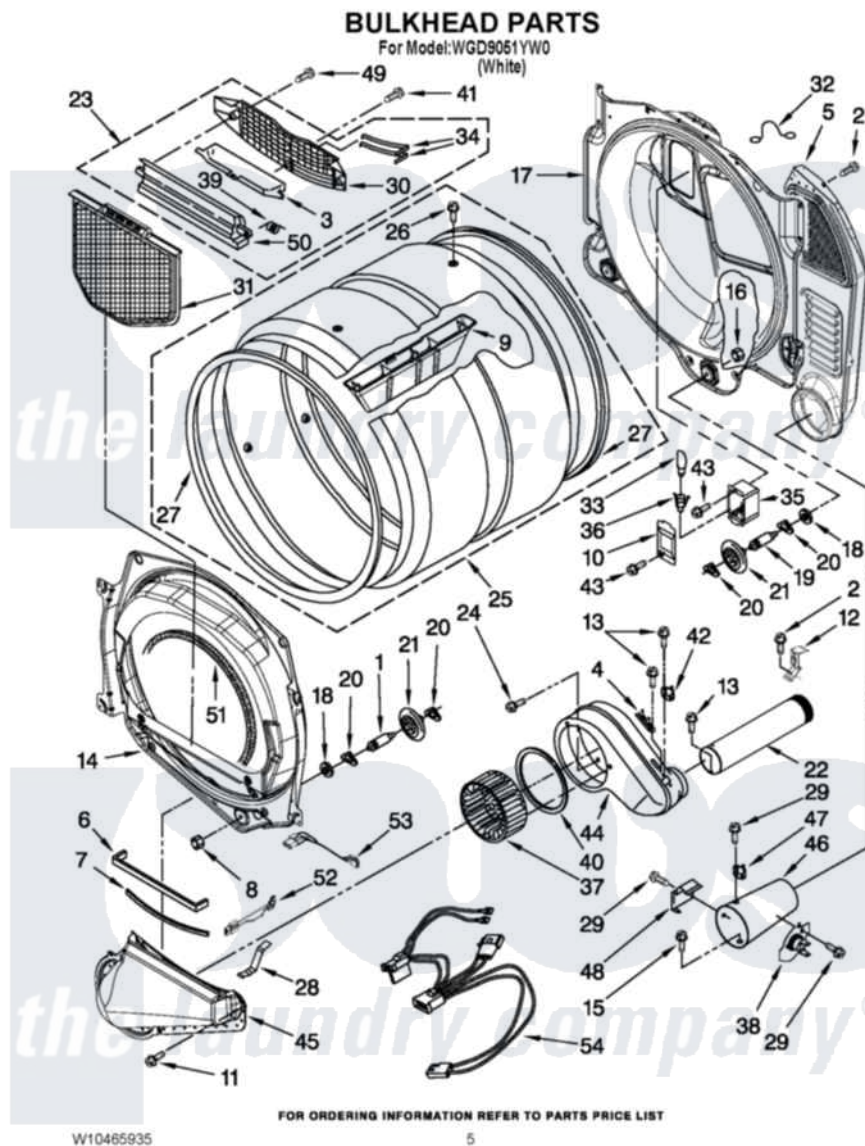

Whirlpool WGD9051YW0 03 - BULKHEAD PARTS

Whirlpool Residential Whirlpool WGD9051YW0 Dryer Parts Parts Diagram 03 - BULKHEAD PARTS
 Click on the part number to view part

Item	Original Part Number	Replaced By	Status	Part Description
1	W10359271			Shaft, Drum Roller Threads
2	3390647	488729		Screw
3	W10153413			Door, Lint Screen
4	3392519			Thermal Limiter
5	W10293765			Air Duct Assembly
6	697813			Seal, Outlet Housing
7	697814	697813		Seal, Outlet Housing
8	3934666	W10080210		Nut, 3/8 X 16
9	W10153409			Baffle, Drum
10	3402841	8532165		Lens, Drum Light
11	359625	487240		Screw, For Mtg. Service Capacitor
12	8572105			Retainer, Toe Panel
13	8533971	90767		Screw, 8A X 3/8 HeX Washer Head Tapping
14	8565061			Bulkhead, Front
15	693995			Screw, Hex Head