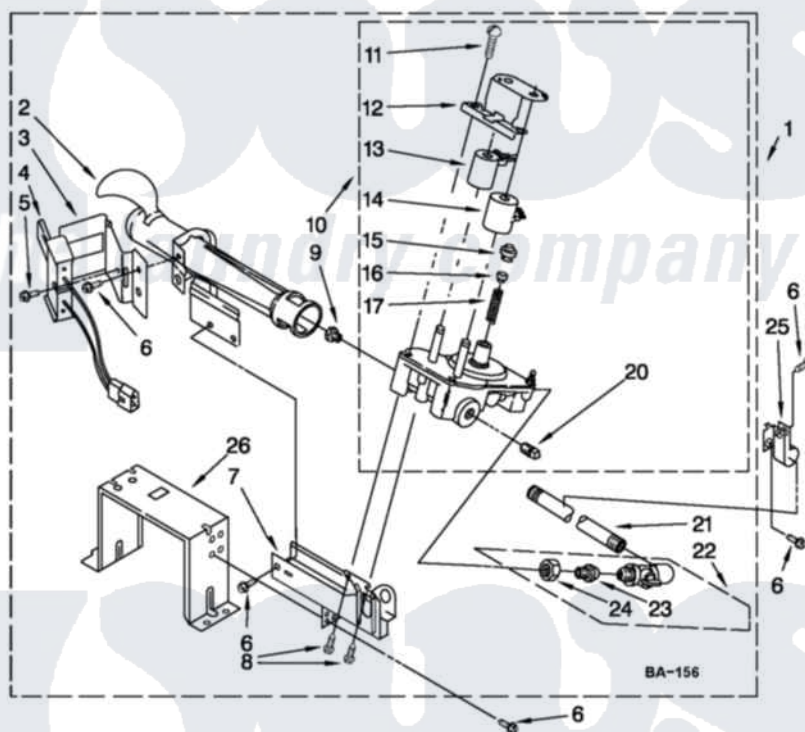

Whirlpool WGD9051YW0 04 - W10135231 BURNER ASSEMBLY

W10135231 BURNER ASSEMBLY

For Model: WGD9051YW0
(White)

USE WITH TYPE 1 - NATURAL, TYPE 2 - MIXED,
AND TYPE 4 - LIQUEFIED PROPANE AND BUTANE GASES

W10465935

FOR ORDERING INFORMATION REFER TO PARTS PRICE LIST

7

Whirlpool [Residential Whirlpool WGD9051YW0 Dryer Parts](#) Parts Diagram 04 - W10135231 BURNER ASSEMBLY
Click on the part number to view part

Item	Original Part Number	Replaced By	Status	Part Description
1	W10135231	W10492508		Burner-Gas
2	688617	693140		Burner
3	694298			Bracket, Ignitor
4	686590	279311		Ignitor
5	3393909			Screw, 8-32 X 7/8
6	343641	681414		Screw, 10AB X 1/2
7	3389871		Not Available	Base, Burner
8	3387057			Screw, 10-16 X 1/2 Orifice, Burner
9	234870			Orifice, Burner
"	234868			Orifice, Burner
10	W10141728			Valve, Gas 60 Hz
11	694421			Screw, Bracket Mounting
12	694538			Bracket, Shunt
13	694540			Coil, 60 Hz
14	694539			Coil, 60 Hz
15	694424			Leak, Limiter

16	694423		Screw, Regulator Adjustment
17	694422		Spring, Regulator
20	239822	W10295523	Plug, Pipe
21	W10110395		Pipe, Gas Supply
22	697441		Valve And Union Shut-Off
23	3393767		Pipe, Tail
24	233076		Nut, Compression
25	3387561		Clamp-Pipe
26	3389889		Bracket, Support
NI	W10135245	W10402145	LP Gas Con