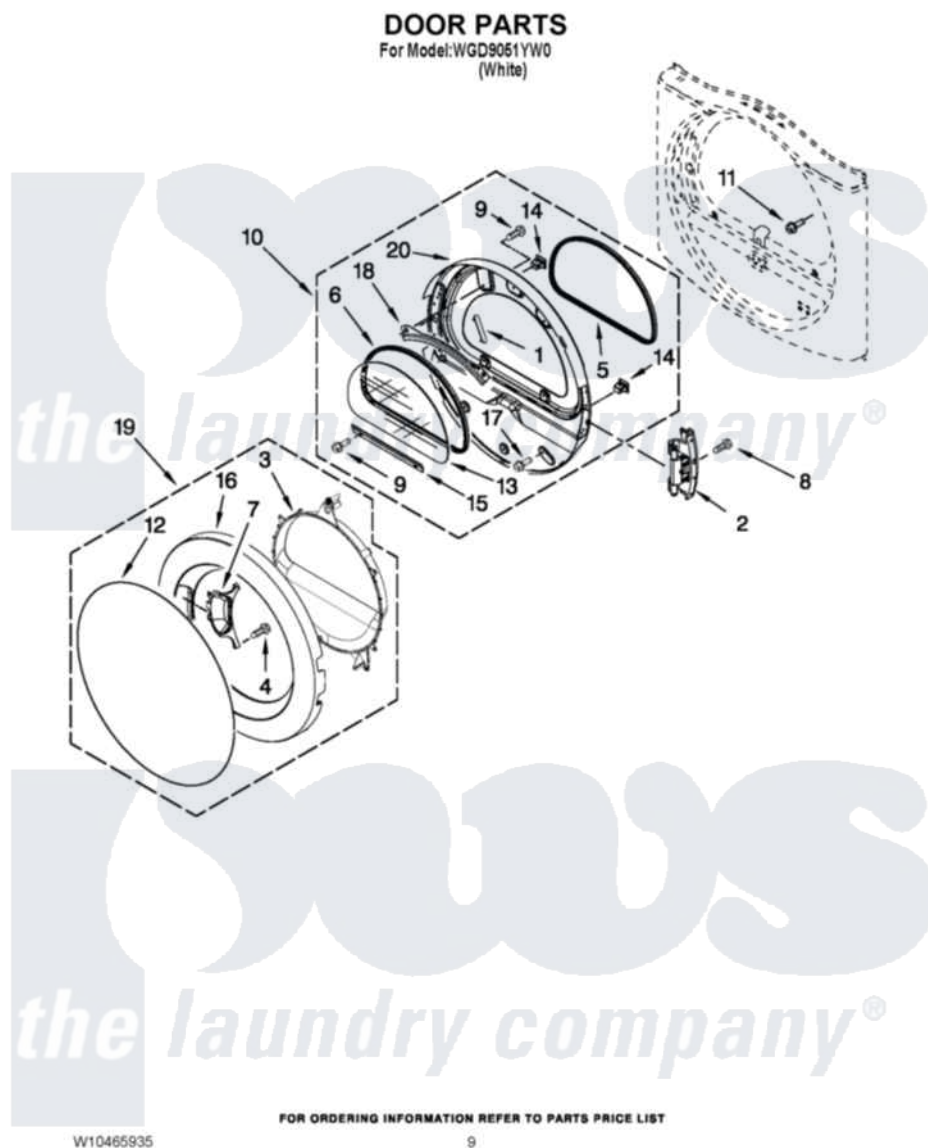

Whirlpool WGD9051YW0 05 - DOOR PARTS

Whirlpool [Residential Whirlpool WGD9051YW0 Dryer Parts](#) Parts Diagram 05 - DOOR PARTS
[Click on the part number to view part](#)

Item	Original Part Number	Replaced By	Status	Part Description
1	W10256915			Label, Hinge Hole Cover
2	W10304672	8578887		Door Hinge Assembly
3	W10283424			Door, Intermediate Stationary
4	9742177			Screw, 8-18 X .625
5	W10163915			Door Seal
6	8579663			Seal, Window
7	W10215754			Handle Pocket
8	W10159996			Screw, 10-24 X 25/64
9	3393258	3373329D		Screw
10	W10270216			Door Assembly
11	355515			Screw, 8-18 X 11/16
12	W10215741			Screen, Door
13	W10286878			Window
14	690081	279570		Latch
15	8519354			Retainer-Window
16	W10215742			Door, Outer Ring

17	3357011	308685	Side Trim)
18	8519356		Retainer-Window
19	W10215753		Door, Outer Assembly
20	W10198441	W10363674	Door Assembly