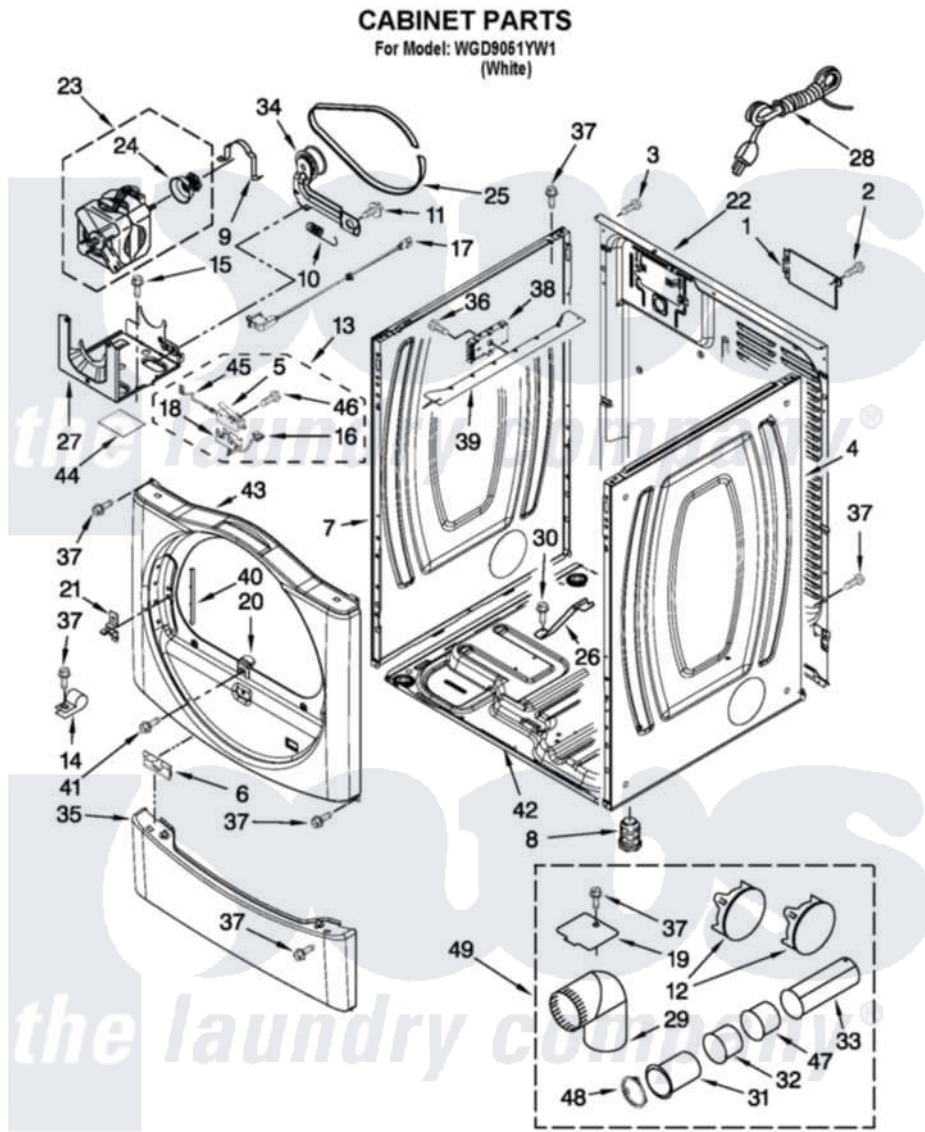

Whirlpool WGD9051YW1 02 - CABINET PARTS

FOR ORDERING INFORMATION REFER TO PARTS PRICE LIST

W10484437

3

Whirlpool [Residential Whirlpool WGD9051YW1 Dryer Parts](#) Parts Diagram 02 - CABINET PARTS

[Click on the part number to view part](#)

Item	Original Part Number	Replaced By	Status	Part Description
1	8317340			Cover, Terminal Block
2	3390814	90767		Screw, 8A X 3/8 HeX Washer Head Tapping
3	8533974	4331106		Screw, No.10-32 X 7/16
4	8565048			Panel, Side
5	8564010			Assembly, Switch And Actuator
6	8519459			Clip, Toe Panel
7	8565054			Panel, Side
8	3392100	49621		Feet-Leveling
NI	279810			Foot-Optional
9	660658			Clamp, Motor Mounting 343481 685441
10	3387374			Spring, Idler
11	3389420			Retainer-Idler 1/4-20 X 1/16
12	W10404617			Plug, Multivent
13	W10155571			Switch, Assembly

14	3978776		Bracket, Gas Pipe Switch
15	343641	681414	Screw, 10AB X 1/2
16	8539892		Wire-Motor To Belt Switch
17	W10318609		Switch, Assembly Door
18	8564011		Bracket-Switch
19	W10354249		Plate, Cover
20	8565083		Ramp, Door
21	8565122		Strike, Door
22	8565059		Panel, Rear
23	W10139766	W10396034	Motor Assembly 60 Hz
24	3394341	W10299847	Pulley-Motor
25	W10131172		Belt, Drive
26	8529757		Bracket, Burner
27	W10135695		Bracket, Motor
28	W10440461	3401402	Cord, Power
29	W10416072		Not Available 4" - 90° ELBOW
30	693995		Screw, Hex Head
31	8563747		Exhaust Pipe Medium Pipe
32	W10331278		Exhaust Pipe
33	8563749		Exhaust Pipe
34	W10344192		Idler Assembly
35	8540621		Panel, Toe
36	8533971	90767	Screw, 8A X 3/8 HeX Washer Head Tapping
37	3390647	488729	Screw
38	W10450081		Control Board
39	8563727		Bracket, Control
40	W10085210		Label-Hinge Hole Cover Front Panel
41	3357011	308685	Side Trim)
42	8565046		(BROKEN BELT BASE, CABINET SWITCH)
43	W10251264		Front Panel Assembly
44	W10212660		Pad, Sound Dampening
45	W10167613		Wire, Belt Switch
46	W10002600		Screw, 6-20 X 1 1/4
47	W10331277		Not Available EXHAUST PIPE (SHORT)
48	W10344699		Collar, Duct
NI	W10470674		Dryer Exhaust Kit