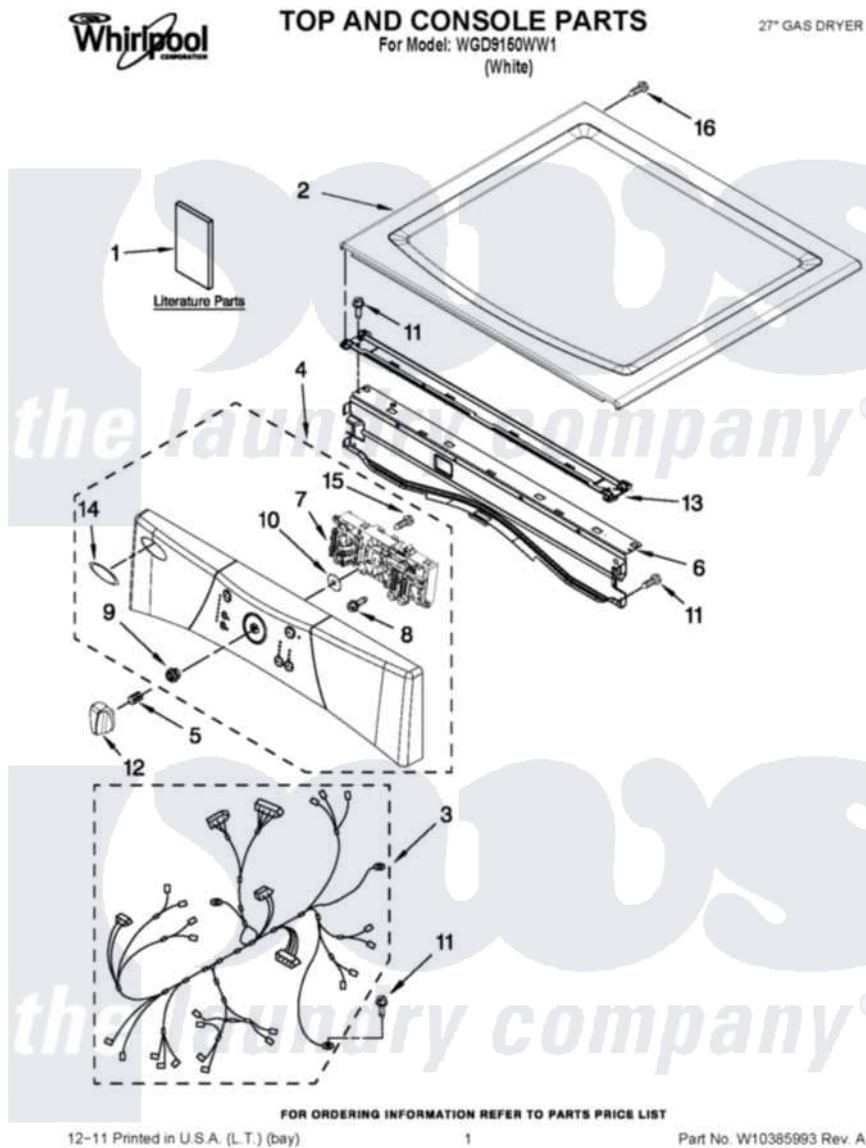

# Whirlpool WGD9150WW1 01 - TOP AND CONSOLE PARTS

Whirlpool [Residential Whirlpool WGD9150WW1 Dryer Parts](#) Parts Diagram 01 - TOP AND CONSOLE PARTS  
Click on the part number to view part

Item	Original Part Number	Replaced By	Status	Part Description
1	W10270752		Not Available	USE & CARE GUIDE
"	W10340328		Not Available	TECH SHEET
"	W10240584		Not Available	INSTALLATION, INSTRUCTION
2	<a href="#">W10336080</a>			Top
3	<a href="#">W10251443</a>			Harness, Main
4	<a href="#">W10215747</a>			Panel, Console
5	<a href="#">W10153920</a>			Spring, Knob
6	<a href="#">8565237</a>			Bracket, Console
7	<a href="#">W10247234</a>			Assembly, User Interface
8	<a href="#">W10006580</a>			Screw, M3-1.12 X12 Pn 6l Spl
9	<a href="#">W10215835</a>			Bushing, Start Knob
10	<a href="#">8572039</a>			Seal, User Interface
11	3390647	<a href="#">488729</a>		Screw
12	<a href="#">W10236098</a>			Knob
13	<a href="#">W10266747</a>			Channel-Water, Dryer
14	W10117943	<a href="#">8303811</a>		Badge, Assembly