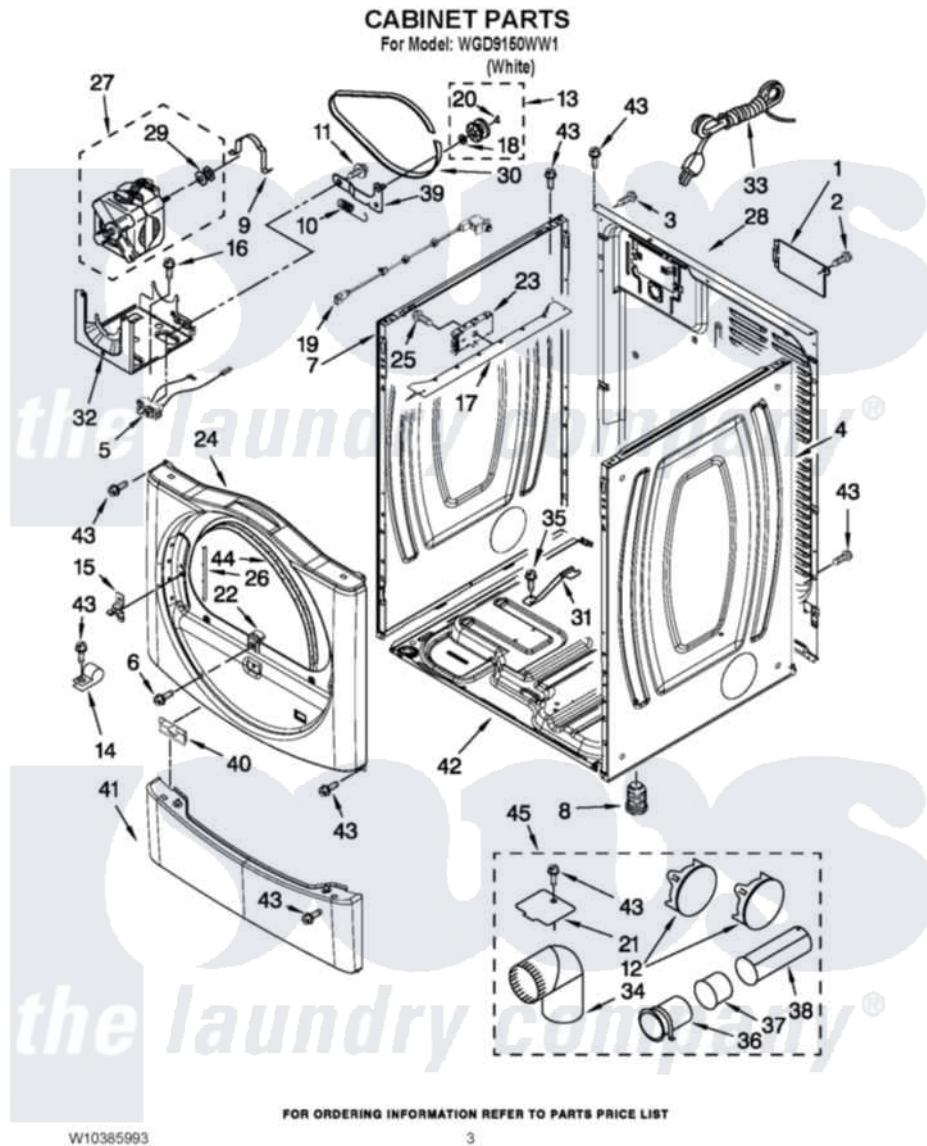

# Whirlpool WGD9150WW1 02 - CABINET PARTS

Whirlpool [Residential Whirlpool WGD9150WW1 Dryer Parts](#) Parts Diagram 02 - CABINET PARTS  
Click on the part number to view part

Item	Original Part Number	Replaced By	Status	Part Description
1	<a href="#">8317340</a>			Cover, Terminal Block
2	3390814	<a href="#">90767</a>		Screw, 8A X 3/8 HeX Washer Head Tapping
3	8533974	<a href="#">4331106</a>		Screw, No.10-32 X 7/16
4	<a href="#">8565048</a>			Panel, Side
5	W10246525	<a href="#">W10314253</a>		Switch, Assembly Broken Belt
6	3357011	<a href="#">308685</a>		Side Trim )
7	<a href="#">8565054</a>			Panel, Side
8	3392100	<a href="#">49621</a>		Feet-Leveling
NI	<a href="#">279810</a>			Foot-Optional
9	<a href="#">660658</a>			Clamp, Motor Mounting 343481 685441
10	<a href="#">3387374</a>			Spring, Idler
11	<a href="#">3389420</a>			Retainer-Idler 1/4-20 X 1/16
12	<a href="#">49252</a>			Plug, Multivent
13	3388672	<a href="#">279640</a>		Pulley-ldr
14	<a href="#">3978776</a>			Bracket, Gas Pipe Switch