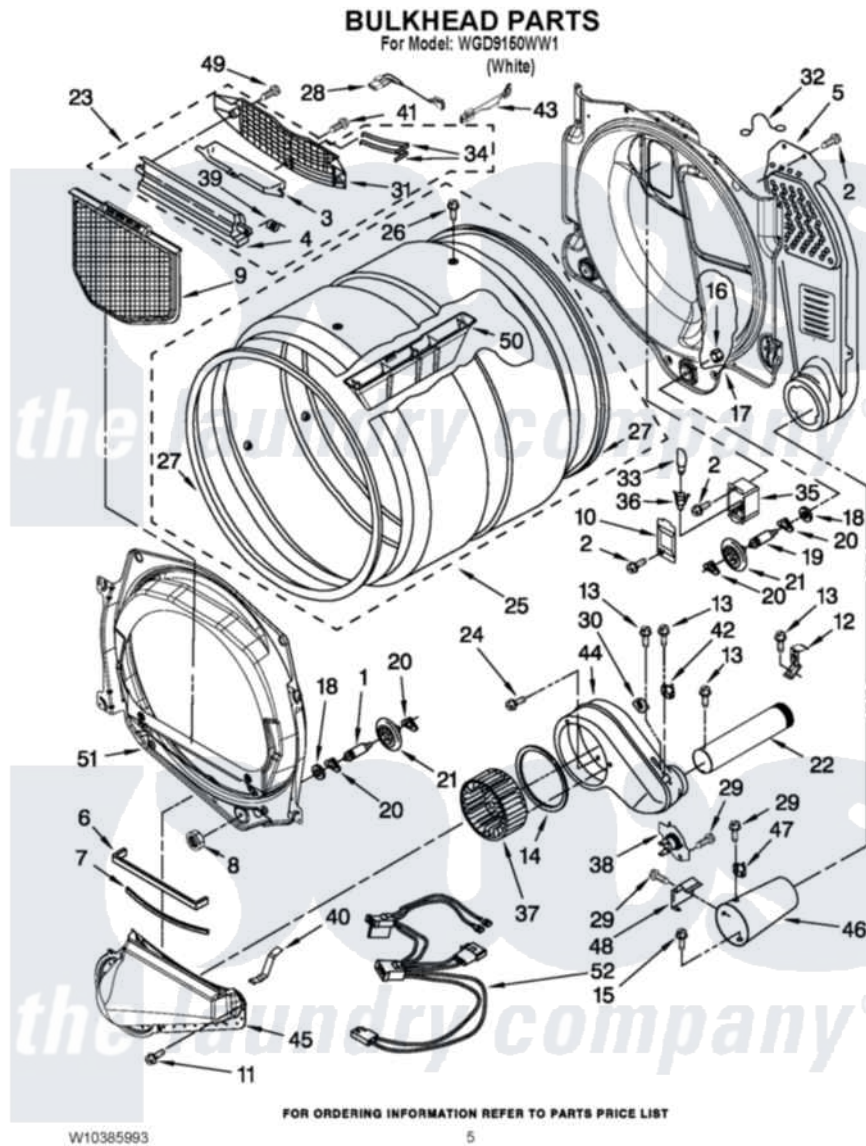

Whirlpool WGD9150WW1 03 - BULKHEAD PARTS

Whirlpool Residential Whirlpool WGD9150WW1 Dryer Parts Parts Diagram 03 - BULKHEAD PARTS
 Click on the part number to view part

Item	Original Part Number	Replaced By	Status	Part Description
1	W10359272			Shaft, Roller Drum Threads
2	3390647	488729		Screw
3	W10153413			Door, Lint Screen
4	W10153414			Outlet, Housing Assembly
5	W10293765			Air Duct Assembly
6	697813			Seal, Outlet Housing
7	697814	697813		Seal, Outlet Housing
8	3934666	W10080210		Nut, 3/8 X 16
9	W10049370	W10120998		Screen
10	3402841	8532165		Lens, Drum Light
11	359625	487240		Screw, For Mtg. Service Capacitor
12	8572105			Retainer, Toe Panel
13	8533971	90767		Screw, 8A X 3/8 HeX Washer Head Tapping
14	697770			Seal, Cover Plate Blower Housing

15	693995		Screw, Hex Head
16	W10001120	W10080190	Nut, 3/8-16
17	W10080170		Bulkhead, Rear
18	3387459	W10080960	Washer, Support
19	W10359271		Shaft, Drum Roller Threads
20	690997		Washer, Thrust
21	W10314171		Roller, Support Assembly
22	8563728		Exhaust Pipe
23	W10153423		Outlet Grille, Housing Assembly
24	489463		Screw, 8-18 X 1/16
25	W10153420		Complete Drum Assembly
26	W10219342		Screw, Baffle Mounting
27	W10166807	280114	Seal
28	W10110975		Harness, Sensor
29	90767		Screw, 8A X 3/8 HeX Washer Head Tapping
30	3392519		Thermal Limiter
31	W10153412		Grille, Outlet
32	3401707		Jumper, Tco-High Limit
33	3406124	22002263	Lamp
34	3387223		Electrode, Sensor
35	8578825		Bracket, Drum Light
36	W10214261		Socket, Drum Light Assembly
37	697772		Wheel, Blower
38	8573713		Thermal-Cutoff
39	3394986		Spring, Lint Screen Door
40	8066208		Clip-Exhaust
41	695240	488729	Screw
42	8577274		Thermostat 295F
43	3406653		Harness, Sensor
44	8544362	W10119255	Housing, Blower
45	8066168	W10128606	Duct-Lint
46	8573824		Funnel, Burner
47	3391912		Thermostat, High-Limit 255 F
48	338906		Radiant, Sensor
49	3387230		Screw, 10-16 X 13/16
50	W10153409		Baffle, Drum
51	8565061		Bulkhead, Front
52	3401850		Harness-Gas