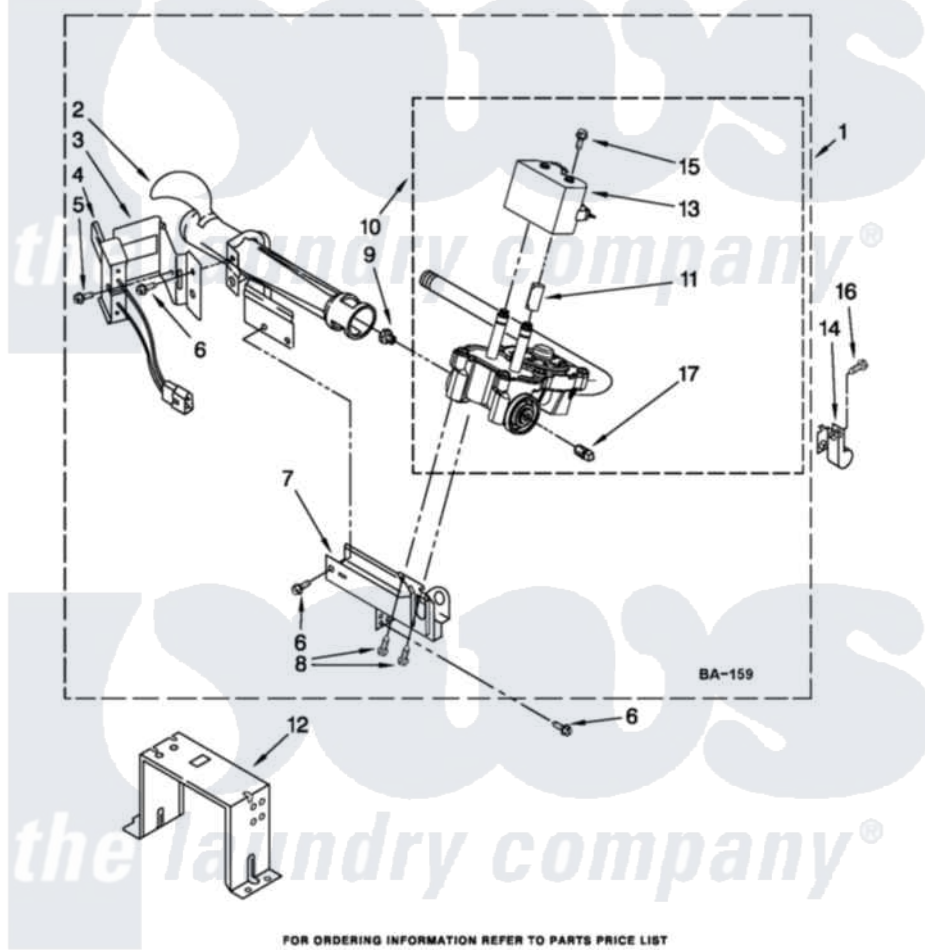

Whirlpool WGD9150WW1 04 - W10293911 BURNER ASSEMBLY

W10293911 BURNER ASSEMBLY

For Model: WGD9150WW1
(White)

USE WITH TYPE 1 - NATURAL, TYPE 2 - MIXED,
AND TYPE 4 - LIQUEFIED PROPANE AND BUTANE GASES

W10385993

FOR ORDERING INFORMATION REFER TO PARTS PRICE LIST

7

Whirlpool [Residential Whirlpool WGD9150WW1 Dryer Parts](#) Parts Diagram 04 - W10293911 BURNER ASSEMBLY
Click on the part number to view part

Item	Original Part Number	Replaced By	Status	Part Description
1	W10293911	W10310204		Burner-Gas
2	688617	693140		Burner
3	694298			Bracket, Ignitor
4	686590	279311		Ignitor
5	3393909			Screw, 8-32 X 7/8
6	343641	681414		Screw, 10AB X 1/2
7	3389871		Not Available	Base, Burner
8	3387057			Screw, 10-16 X 1/2 Orifice, Burner
9	15418			Orifice, Burner Type 1
10	W10175144	W10293912		Valve-Gas
11	W10295524	W10328463		Coil, 60 Hz
12	3389889			Bracket, Support
13	W10273784	W10328463		Coil, 60 Hz
14	3978776			Bracket, Gas Pipe Switch
15	326049536			Screw, Coil
16	3390647	488729		Screw