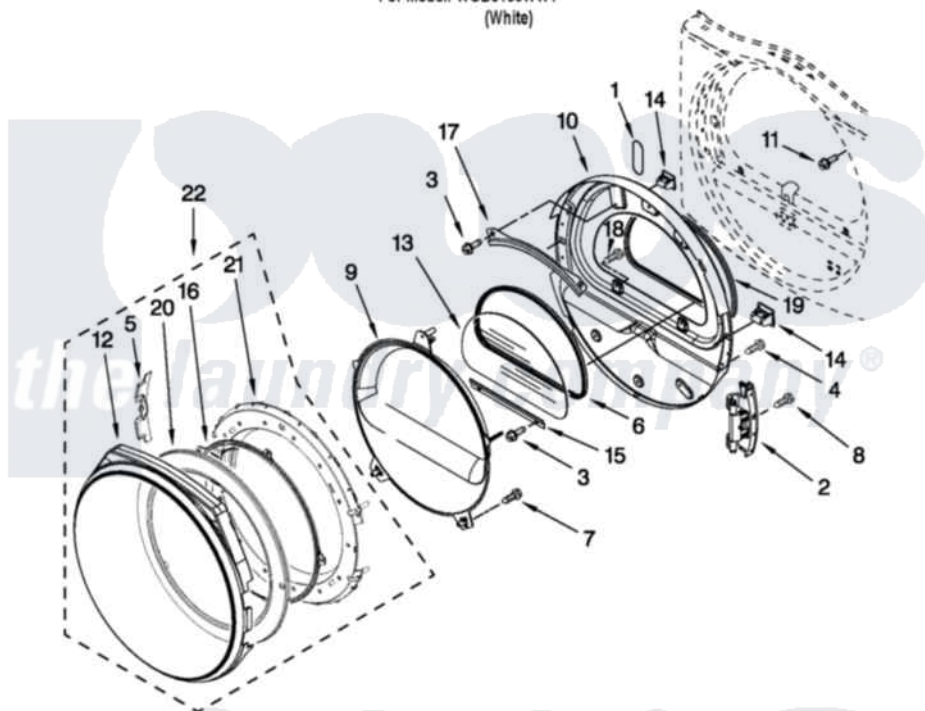

# Whirlpool WGD9150WW1 05 - DOOR PARTS

## DOOR PARTS

For Model: WGD9150WW1

(White)

FOR ORDERING INFORMATION REFER TO PARTS PRICE LIST

W10385993

9

Whirlpool [Residential Whirlpool WGD9150WW1 Dryer Parts](#) Parts Diagram 05 - DOOR PARTS

[Click on the part number to view part](#)

Item	Original Part Number	Replaced By	Status	Part Description
1	<a href="#">W10256915</a>			Label, Hinge Hole Cover
2	W10304672	<a href="#">8578887</a>		Door Hinge Assembly
3	3393258	<a href="#">3373329D</a>		Screw
4	<a href="#">8534044</a>			Screw, 8-18 X 1/2
5	<a href="#">W10215766</a>			Door Trim, Hinge Cover
6	<a href="#">8579663</a>			Seal, Window
7	<a href="#">8534022</a>			Screw, 8-18 X 1/16
8	<a href="#">W10159996</a>			Screw, 10-24 X 25/64
9	<a href="#">W10215761</a>			Screen, Door
10	<a href="#">W10363674</a>			Door Assembly
11	<a href="#">355515</a>			Screw, 8-18 X 11/16
12	<a href="#">W10215757</a>			Trim, Door Ring Outer
13	<a href="#">W10286878</a>			Window
14	690081	<a href="#">279570</a>		Latch
15	<a href="#">8519354</a>			Retainer-Window
16	W10215762	<a href="#">W10431338</a>		Door

17	<a href="#">8519356</a>		Retainer-Window
18	<a href="#">9742177</a>		Screw, 8-18 X .625
19	<a href="#">W10163915</a>		Door Seal
20	W10319106	Not Available	TRIM-DOOR INNER RING (NOT SERVICEABLE SEPARATELY, ORDER ITEM. 22)
21	<a href="#">W10215764</a>		Door, Intermediate Stationary
22	W10350473	Not Available	OUTER DOOR ASSEMBLY