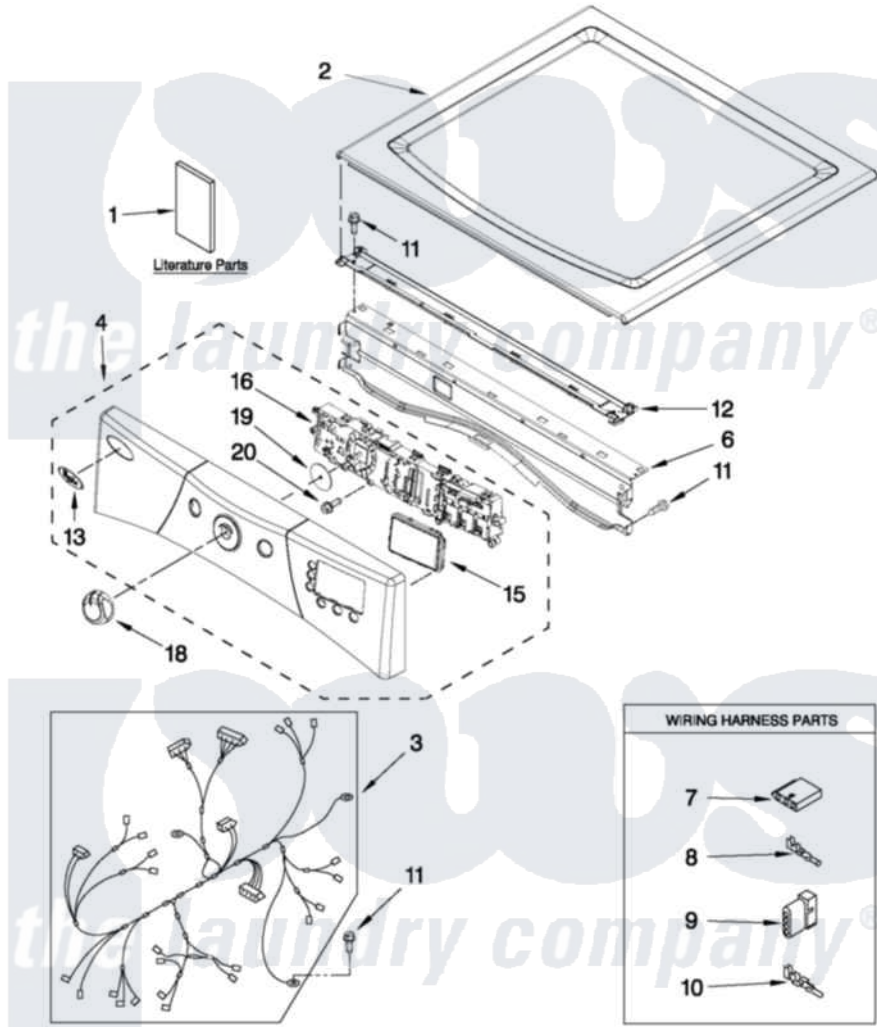

# Whirlpool WGD9151YW0 01 - TOP AND CONSOLE PARTS

## TOP AND CONSOLE PARTS

For Model: WGD9151YW0  
(White)

27" GAS DRYER

FOR ORDERING INFORMATION REFER TO PARTS PRICE LIST

6-11 Printed in U.S.A. (JLP) (eeb)

1

Part No. W10416809 Rev. A

[Whirlpool Residential Whirlpool WGD9151YW0 Dryer Parts](#) Parts Diagram 01 - TOP AND CONSOLE PARTS

[Click on the part number to view part](#)

Item	Original Part Number	Replaced By	Status	Part Description
1	W10385092		Not Available	USE & CARE GUIDE
"	W10386307		Not Available	TECH SHEET
"	W10385100		Not Available	INSTALLATION INSTRUCTIONS
2	<a href="#">W10336080</a>			Top
3	<a href="#">W10251443</a>			Harness, Main
4	<a href="#">W10380697</a>			Panel, Console
6	<a href="#">8565237</a>			Bracket, Console
7	<a href="#">353424</a>			Plug, Terminal
8	<a href="#">94614</a>			Terminal
9	<a href="#">3936144</a>			Do-It-Yourself Repair Manuals
10	94613	<a href="#">596797</a>		Terminal
11	3390647	<a href="#">488729</a>		Screw
12	<a href="#">W10266747</a>			Channel-Water, Dryer
13	W10117943	<a href="#">8303811</a>		Badge, Assembly
15	<a href="#">W10212742</a>			Window, Led Display
16	<a href="#">W10387226</a>			Assembly, User Interface

18 W10370331

[W10416463](#)

Knob, Control

19 [8572039](#)

Seal, User Interface

20 [W10006580](#)

Screw, M3-1.12 X12 Pn 6l Spl