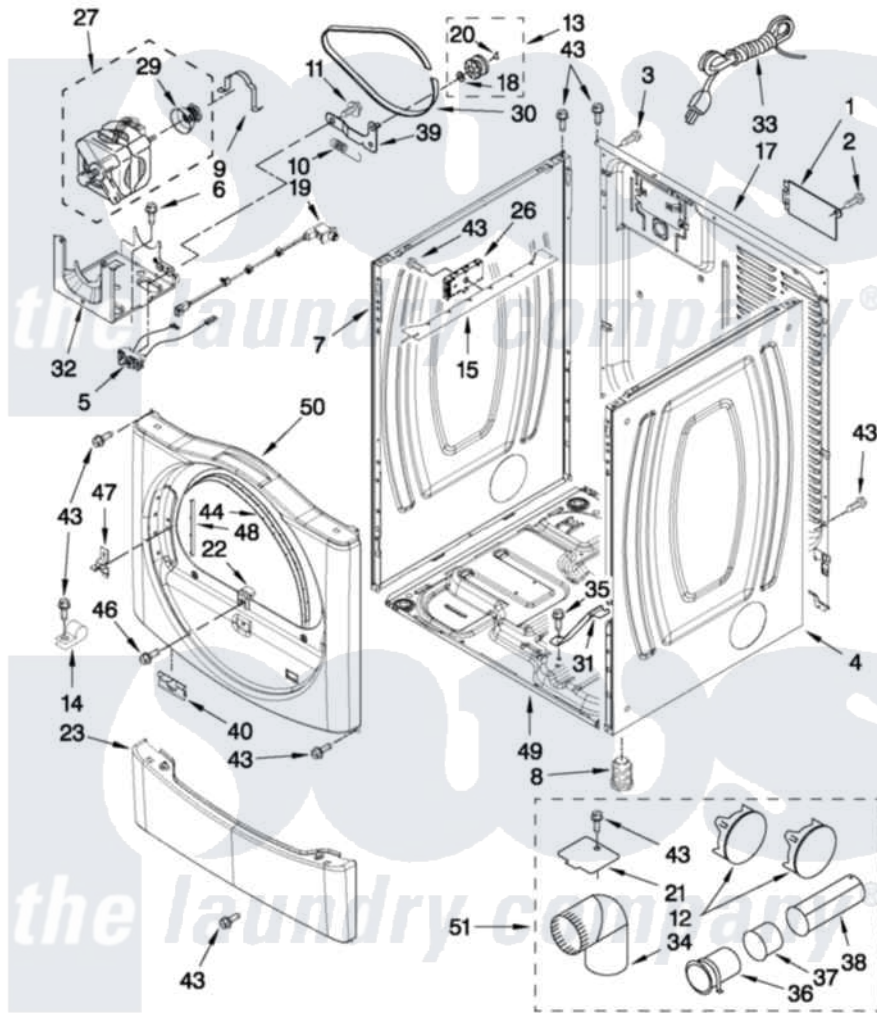

Whirlpool WGD9151YW0 02 - CABINET PARTS

CABINET PARTS

For Model: WGD9151YW0
(White)

FOR ORDERING INFORMATION REFER TO PARTS PRICE LIST

W10416809

3

Whirlpool [Residential Whirlpool WGD9151YW0 Dryer Parts](#) Parts Diagram 02 - CABINET PARTS

[Click on the part number to view part](#)

Item	Original Part Number	Replaced By	Status	Part Description
1	8317340			Cover, Terminal Block
2	3390814	90767		Screw, 8A X 3/8 HeX Washer Head Tapping
3	8533974	4331106		Screw, No.10-32 X 7/16
4	8565048			Panel, Side
5	W10246525	W10314253		Switch, Assembly Broken Belt
6	343641	681414		Screw, 10AB X 1/2
7	8565054			Panel, Side
8	3392100	49621		Feet-Leveling
NI	279810			Foot-Optional
9	660658			Clamp, Motor Mounting 343481 685441
10	3387374			Spring, Idler
11	3389420			Retainer-Idler 1/4-20 X 1/16
12	49252			Plug, Multivent
13	3388672	279640		Pulley-ldr
14	3978776			Bracket, Gas Pipe Switch

15	8563727		Bracket, Control
17	8565059		Panel, Rear
18	233520		Washer, Thrust
19	W10318609		Switch, Assembly Door
20	W10121334		Washer, Thrust
21	8066115	3394331	Plate Cover
22	8580015		Ramp, Door
23	8540621		Panel, Toe
26	W10286016	W10405827	Control Board
27	8538263	279787	Motor-Drive
29	8578220		Pulley, Motor
30	3387610	661570	Belt
31	8529757		Bracket, Burner
32	W10242878		Bracket, Motor Mounting
33	3401401	3401402	Cord, Power
34	49026		4" - 90° Elbow
35	693995		Screw, Hex Head
36	8563747		Exhaust Pipe Medium Pipe
37	8563750		Exhaust Pipe
38	8563749		Exhaust Pipe
39	3388674	W10118756	Idler Bracket
40	8519459		Clip, Toe Panel
43	3390647	488729	Screw
44	3387242		Seal, Front Panel
46	3357011	308685	Side Trim)
47	8565122		Strike, Door
48	W10085210		Label-Hinge Hole Cover Front Panel
49	8565046		(BROKEN BELT BASE, CABINET SWITCH)
50	8580257		Front Panel
NI	279818	W10470674	Dryer Exhaust Kit