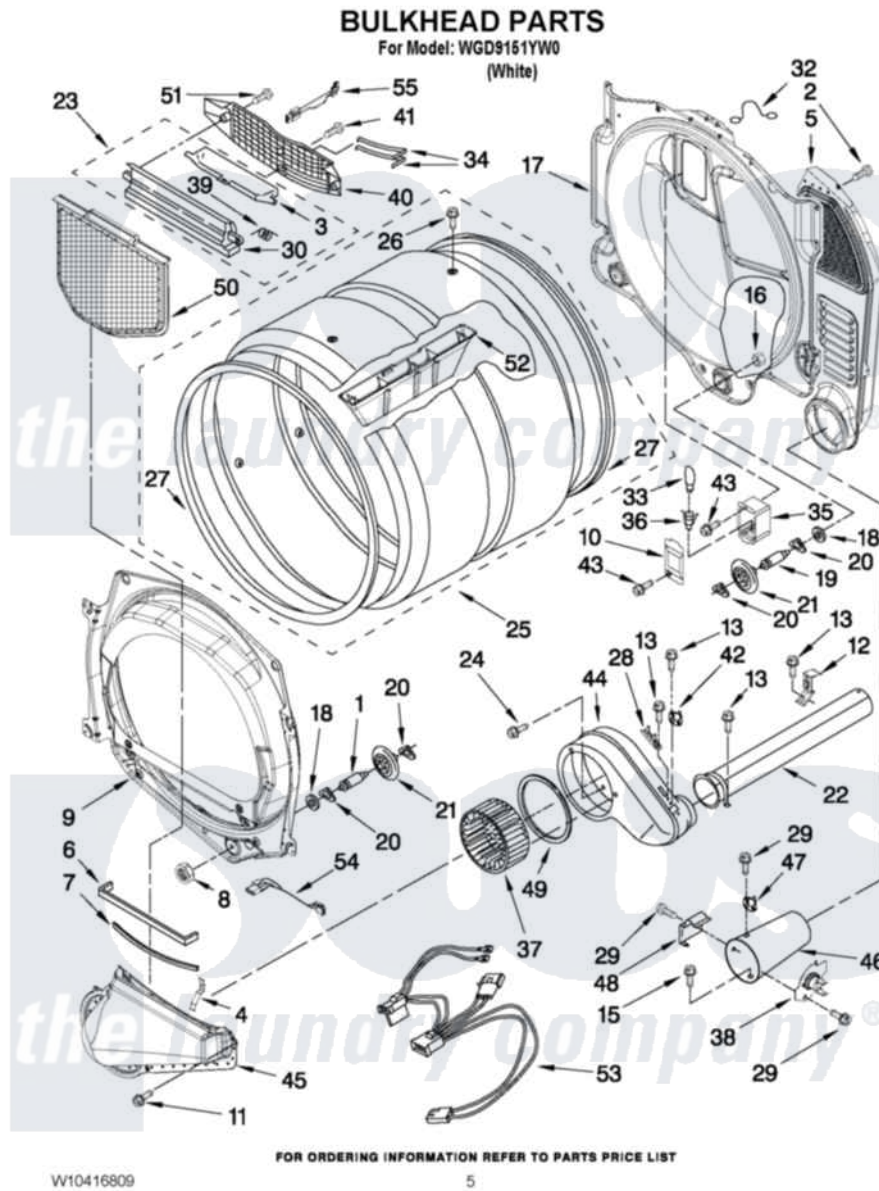

Whirlpool WGD9151YW0 03 - BULKHEAD PARTS

Whirlpool Residential Whirlpool WGD9151YW0 Dryer Parts Parts Diagram 03 - BULKHEAD PARTS
Click on the part number to view part

Item	Original Part Number	Replaced By	Status	Part Description
1	W10359272			Shaft, Roller Drum Threads
2	3390647	488729		Screw
3	W10153413			Door, Lint Screen
4	W10345456	8066208		Clip-Exhaust
5	W10293765			Air Duct Assembly
6	697813			Seal, Outlet Housing
7	697814	697813		Seal, Outlet Housing
8	3934666	W10080210		Nut, 3/8 X 16
9	8565061			Bulkhead, Front
10	3402841	8532165		Lens, Drum Light
11	359625	487240		Screw, For Mtg. Service Capacitor
12	8572105			Retainer, Toe Panel
13	8533971	90767		Screw, 8A X 3/8 HeX Washer Head Tapping
15	693995			Screw, Hex Head
16	W10001120	W10080190		Nut, 3/8-16

17	W10080170		Bulkhead, Rear
18	3387459	W10080960	Washer, Support
19	W10359271		Shaft, Drum Roller Threads
20	690997		Washer, Thrust
21	W10314171		Roller, Support Assembly
22	8563728		Exhaust Pipe
23	W10153423		Outlet Grille, Housing Assembly
24	489463		Screw, 8-18 X 1/16
25	W10153420		Complete Drum Assembly
26	W10219342		Screw, Baffle Mounting
27	W10166807	280114	Seal
28	3392519		Thermal Limiter
29	90767		Screw, 8A X 3/8 HeX Washer Head Tapping
30	W10153414		Outlet, Housing Assembly
32	3401707		Jumper, Tco-High Limit
33	3406124	22002263	Lamp
34	3387223		Electrode, Sensor
35	8578825		Bracket, Drum Light
36	W10214261		Socket, Drum Light Assembly
37	697772		Wheel, Blower
38	8573713		Thermal-Cutoff
39	3394986		Spring, Lint Screen Door
40	W10153412		Grille, Outlet
41	695240	488729	Screw
42	8577274		Thermostat 295F
43	3390647	488729	Screw
44	8544362	W10119255	Housing, Blower
45	8066168	W10128606	Duct-Lint
46	8573824		Funnel, Burner
47	3391912		Thermostat, High-Limit 255 F
48	338906		Radiant, Sensor
49	697770		Seal, Cover Plate Blower Housing
50	W10049370	W10120998	Screen
51	3387230		Screw, 10-16 X 13/16
52	W10153409		Baffle, Drum
53	3401850		Harness-Gas
54	3406653		Harness, Sensor
55	W10110975		Harness, Sensor