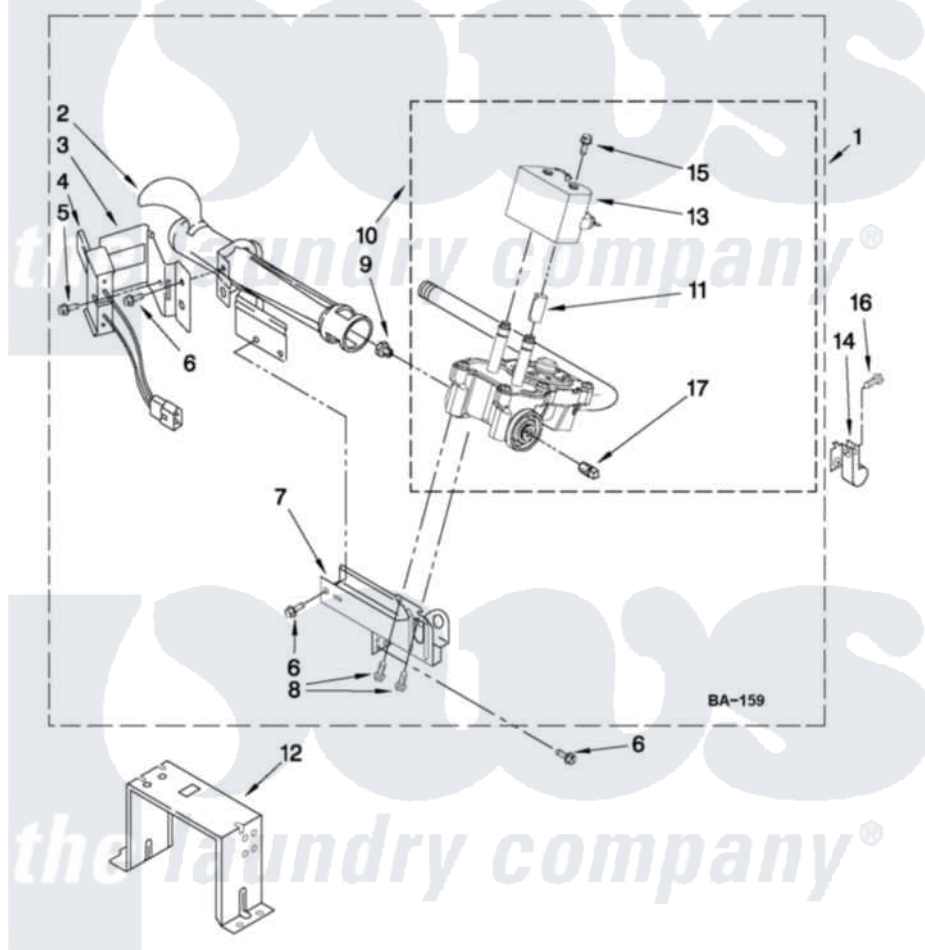

Whirlpool WGD9151YW0 04 - W10293911 BURNER ASSEMBLY

W10293911 BURNER ASSEMBLY

For Model: WGD9151YW0
(White)

USE WITH TYPE 1 - NATURAL, TYPE 2 - MIXED,
AND TYPE 4 - LIQUEFIED PROPANE AND BUTANE GASES

FOR ORDERING INFORMATION REFER TO PARTS PRICE LIST

W10416809

7

Whirlpool [Residential Whirlpool WGD9151YW0 Dryer Parts](#) Parts Diagram 04 - W10293911 BURNER ASSEMBLY
Click on the part number to view part

Item	Original Part Number	Replaced By	Status	Part Description
1	W10293911	W10310204		Burner-Gas
2	688617	693140		Burner
3	694298			Bracket, Ignitor
4	686590	279311		Ignitor
5	3393909			Screw, 8-32 X 7/8
6	343641	681414		Screw, 10AB X 1/2
7	3389871		Not Available	Base, Burner
8	3387057			Screw, 10-16 X 1/2 Orifice, Burner
9	15418			Orifice, Burner Type 1
10	W10175144	W10293912		Valve-Gas
11	W10295524	W10328463		Coil, 60 Hz
12	3389889			Bracket, Support
13	W10273784	W10328463		Coil, 60 Hz
14	3978776			Bracket, Gas Pipe Switch
15	326049536			Screw, Coil
16	3390647	488729		Screw