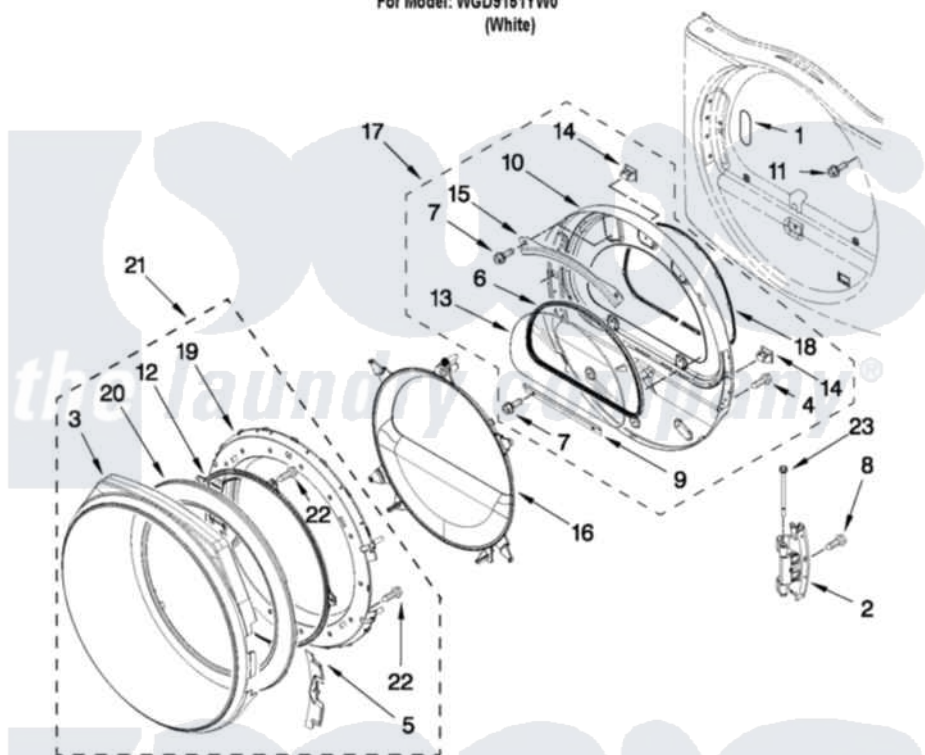

# Whirlpool WGD9151YW0 05 - DOOR PARTS

## DOOR PARTS

For Model: WGD9151YW0  
(White)

W10416809

FOR ORDERING INFORMATION REFER TO PARTS PRICE LIST

9

Whirlpool [Residential Whirlpool WGD9151YW0 Dryer Parts](#) Parts Diagram 05 - DOOR PARTS

[Click on the part number to view part](#)

Item	Original Part Number	Replaced By	Status	Part Description
1	<a href="#">W10256915</a>			Label, Hinge Hole Cover
2	<a href="#">8578887</a>			Door Hinge Assembly
3	<a href="#">W10371558</a>			Trim, Door Ring Outer
4	<a href="#">8534044</a>			Screw, 8-18 X 1/2
5	<a href="#">W10215766</a>			Door Trim, Hinge Cover
6	<a href="#">8579663</a>			Seal, Window
7	3393258	<a href="#">3373329D</a>		Screw
8	<a href="#">W10159996</a>			Screw, 10-24 X 25/64
9	<a href="#">8519354</a>			Retainer-Window
10	<a href="#">W10363674</a>			Door Assembly
11	<a href="#">355515</a>			Screw, 8-18 X 11/16
12	N/P		Not Available	SCREEN, DOOR (NOT SERVICABLE, ORDER ITEM 19)
13	<a href="#">W10286878</a>			Window
14	690081	<a href="#">279570</a>		Latch
15	<a href="#">8519356</a>			Retainer-Window

16	<a href="#">W10371560</a>		Door, Intermediate Stationary
17	<a href="#">W10270216</a>		Door Assembly
18	<a href="#">W10163915</a>		Door Seal
19	W10215762	<a href="#">W10431338</a>	Door
20	N/P	Not Available	TRIM-DOOR INNER RING (NOT SERVICABLE, ORDER ITEM 19)
21	<a href="#">W10371557</a>		Door Assembly
22	<a href="#">9742177</a>		Screw, 8-18 X .625
23	<a href="#">8565087</a>		Bolt, 1/4-28