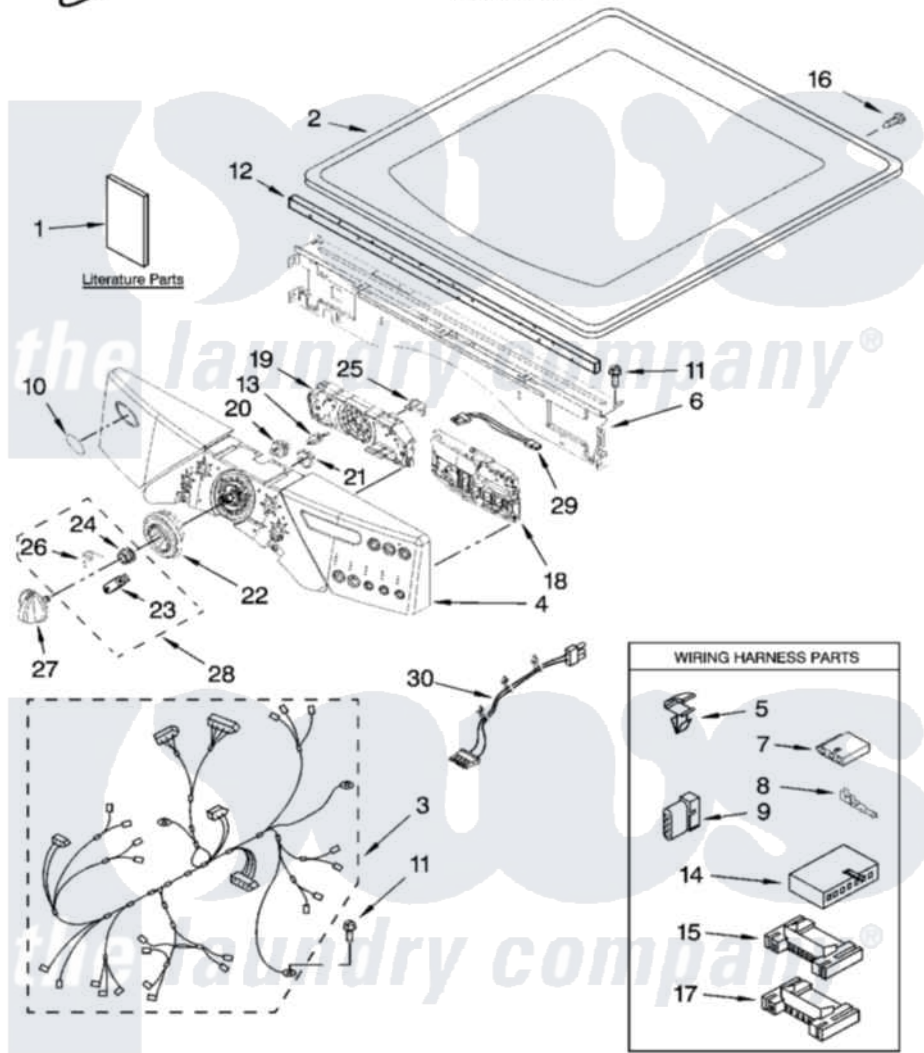

Whirlpool WGD9200SQ0 01 - TOP AND CONSOLE PARTS

TOP AND CONSOLE PARTS

For Models: WGD9200SQ0
(Designer White)

GAS DRYER

3-08 LITHO IN U.S.A. (LAN)

1

Part No. W10114882 Rev. C

[Whirlpool Residential Whirlpool WGD9200SQ0 Dryer Parts](#) Parts Diagram 01 - TOP AND CONSOLE PARTS

[Click on the part number to view part](#)

Item	Original Part Number	Replaced By	Status	Part Description
1	W10151593		Not Available	Use & Care Guide
"	W10110640		Not Available	Tech Sheet
"	W10111226		Not Available	Guide, Quick Start
2	3980634	W10117263		Top
3	8579737			Harness, Main
4	W10116694			Panel, Console
5	3394427			Clip-Harness
6	W10006840	W10215656		Bracket, Console
7	353424			Plug, Terminal
8	94614			Terminal
9	3936144			Do-It-Yourself Repair Manuals
10	W10117943	8303811		Badge, Assembly
11	3390647	488729		Screw
12	W10112267			Foam-Seal Control Bracket
13	W10030070	W10012480		Kit
14	3936150			Connector, 7-Circuit

15	3395683		Receptacle, Multi-Terminal
16	3390647	488729	Screw
17	2203186		Connector, 5-Circuit
18	W10031420	W10294578	Kit
19	W10031410		User Interface
20	W10012430		Encoder, Wheel Kit.
21	W10012440		Retainer-Snap
22	W10012410		Knob, Light Ring
23	W10012810	280230	Encoder, Wheel Kit.
24	W10012450	280230	Encoder, Wheel Kit.
25	W10112268		Clip-Harness
26	W10012820	280230	Encoder, Wheel Kit.
27	W10116701		Knob, Control
28	280230		Encoder, Wheel Kit.
29	W10095960		Harness, Communication
30	W10110976		Cube, Cable