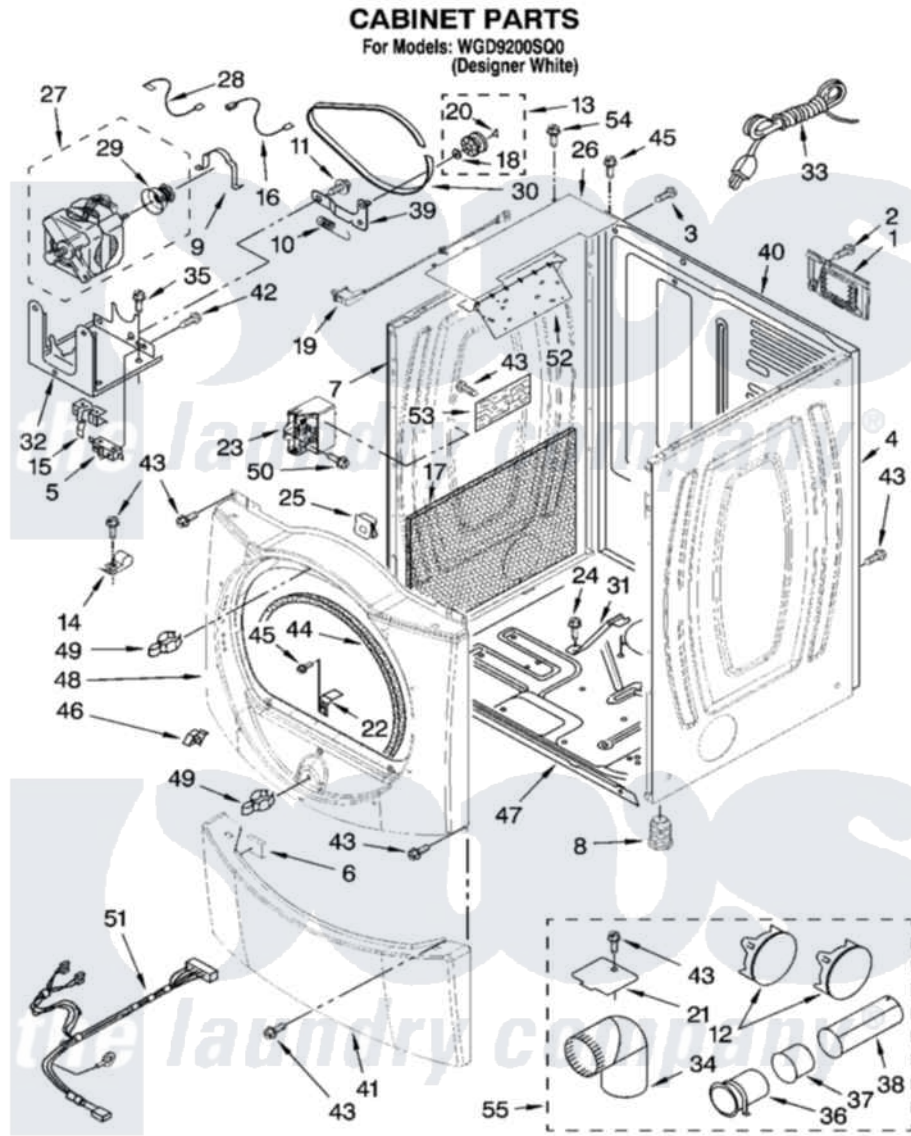

Whirlpool WGD9200SQ0 02 - CABINET PARTS

W10114882

3

Whirlpool [Residential Whirlpool WGD9200SQ0 Dryer Parts](#) Parts Diagram 02 - CABINET PARTS
Click on the part number to view part

Item	Original Part Number	Replaced By	Status	Part Description
1	8317340			Cover, Terminal Block
2	3390814	90767		Screw, 8A X 3/8 HeX Washer Head Tapping
3	697776	4331106		Screw, No.10-32 X 7/16
4	W10139003	W10117273		Panel
5	3394881	279782		Switch-Lid
6	3389682			Space-Toe Panel User-Interface
7	W10138989	W10117272		Panel
8	3392100	49621		Feet-Leveling
"	279810			Foot-Optional
9	660658			Clamp, Motor Mounting 343481 685441
10	3387374			Spring, Idler
11	3389420			Retainer-Idler 1/4-20 X 1/16
12	697750	W10470674		Dryer Exhaust Kit
13	3388672	279640		Pulley-ldr