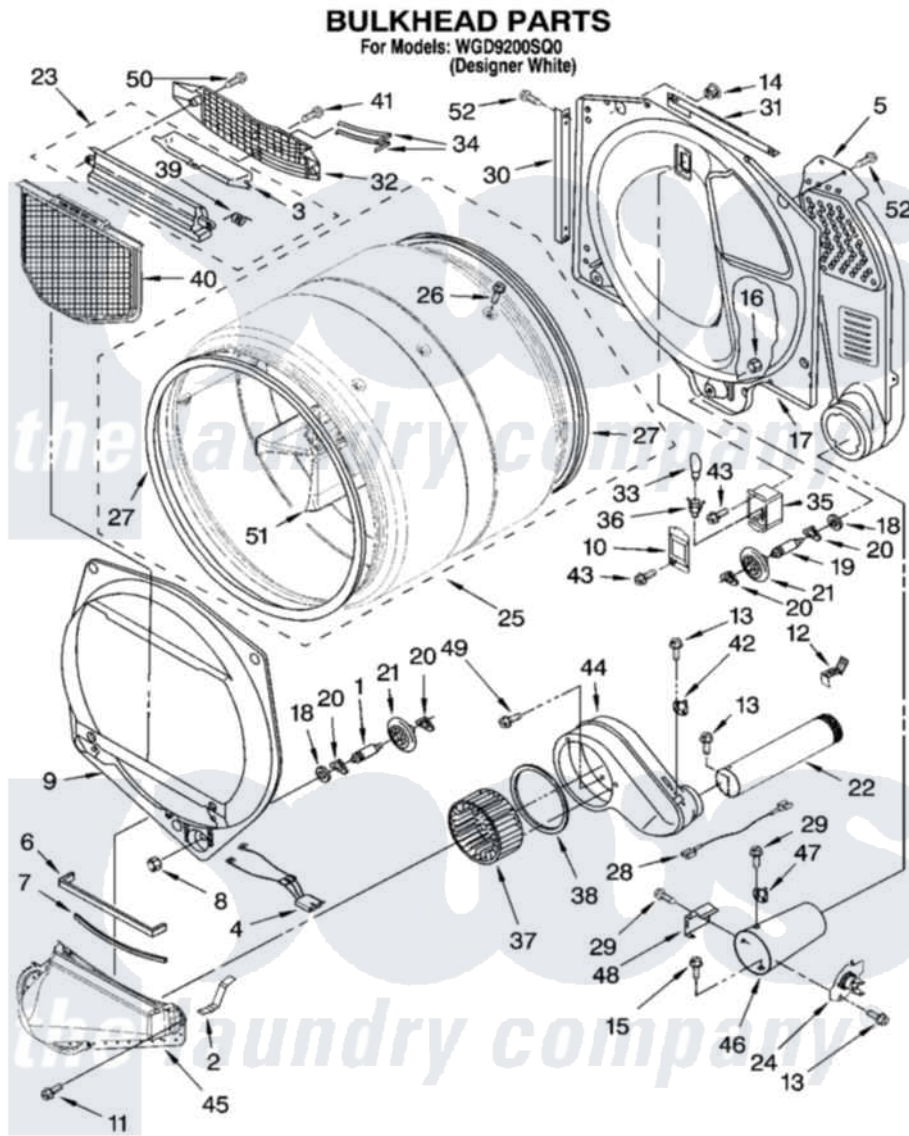

# Whirlpool WGD9200SQ0 03 - BULKHEAD PARTS

W10114882

5

Whirlpool [Residential Whirlpool WGD9200SQ0 Dryer Parts](#) Parts Diagram 03 - BULKHEAD PARTS  
Click on the part number to view part

Item	Original Part Number	Replaced By	Status	Part Description
1	8575324	<a href="#">W10359271</a>		Shaft, Drum Roller Threads
2	<a href="#">8066208</a>			Clip-Exhaust
3	3394984	<a href="#">8563758</a>		Door, Lint Screen
4	<a href="#">3406653</a>			Harness, Sensor
5	<a href="#">3394346</a>			Air Duct Assembly
6	<a href="#">697813</a>			Seal, Outlet Housing
7	697814	<a href="#">697813</a>		Seal, Outlet Housing
8	3934666	<a href="#">W10080210</a>		Nut, 3/8 X 16
9	8519245	<a href="#">W10136455</a>		Bulkhead
10	3402841	<a href="#">8532165</a>		Lens, Drum Light
11	359625	<a href="#">487240</a>		Screw, For Mtg. Service Capacitor
12	<a href="#">8572105</a>			Retainer, Toe Panel
13	8533971	<a href="#">90767</a>		Screw, 8A X 3/8 HeX Washer Head Tapping
14	<a href="#">8529007</a>			Plug, Rear Bulkhead
15	<a href="#">693995</a>			Screw, Hex Head