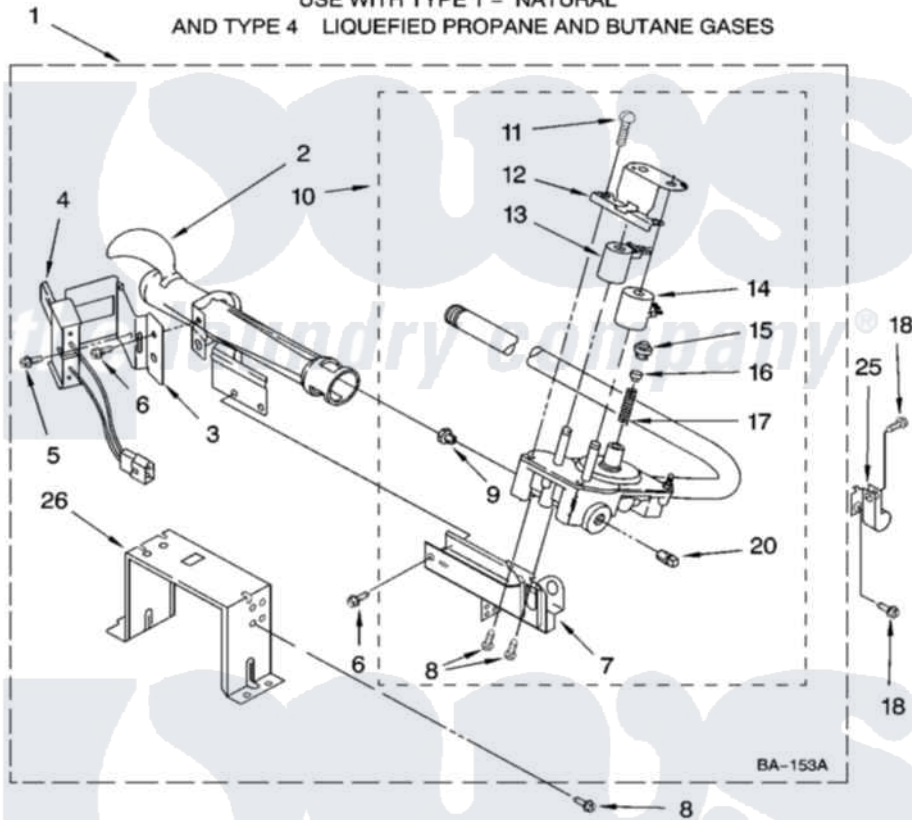

Whirlpool WGD9200SQ0 04 - 8576353 BURNER ASSEMBLY

8576353 BURNER ASSEMBLY

For Models: WGD9200SQ0
(Designer White)

USE WITH TYPE 1 - NATURAL
AND TYPE 4 LIQUEFIED PROPANE AND BUTANE GASES

W10114882

7

Whirlpool Residential Whirlpool WGD9200SQ0 Dryer Parts Parts Diagram 04 - 8576353 BURNER ASSEMBLY
Click on the part number to view part

Item	Original Part Number	Replaced By	Status	Part Description
1	8576353	280119		Burner-Gas
2	688617	693140		Burner
3	694298			Bracket, Ignitor
4	686590	279311		Ignitor
5	3393909			Screw, 8-32 X 7/8
6	343641	681414		Screw, 10AB X 1/2
7	3389871		Not Available	Base, Burner
8	3387057			Screw, 10-16 X 1/2 Orifice, Burner
9	15418			Orifice, Burner Type 1
"	15422		Not Available	ORIFICE, BURNER (TYPE 4) (BUTANE)
"	234867	229742		Orifice, Burner
10	W10118347	W10293912		Valve-Gas
11	694421			Screw, Bracket Mounting
12	694538			Bracket, Shunt
13	694540			Coil, 60 Hz