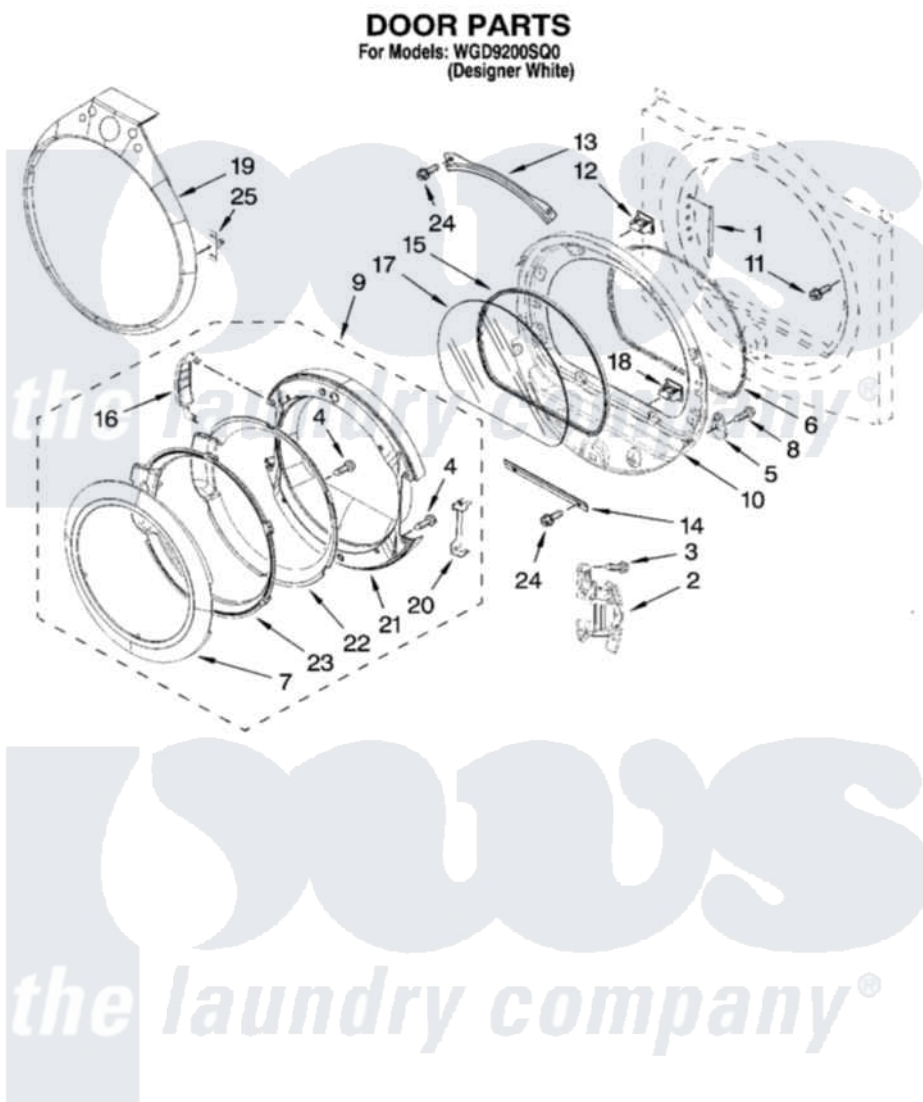

Whirlpool WGD9200SQ0 05 - DOOR PARTS, OPTIONAL PARTS (NOT INCLUDED)

W10114882

9

Whirlpool [Residential Whirlpool WGD9200SQ0 Dryer Parts](#) Parts Diagram 05 - DOOR PARTS, OPTIONAL PARTS (NOT INCLUDED)

[Click on the part number to view part](#)

Item	Original Part Number	Replaced By	Status	Part Description
1	W10085210			Label-Hinge Hole Cover Front Panel
2	W10139920			Door Hinge Assembly
3	W10159996			Screw, 10-24 X 25/64
4	9742177			Screw, 8-18 X .625
5	W10048910			Screw-Plug
6	W10139457			Seal-Door Handle, Ring Door
7	8578154			Handle, Door Ring Assembly
8	3400224			Screw, 1/4-20 X 3/8
9	8578151			Door Assembly
10	8578229			Door Assembly
11	355515			Screw, 8-18 X 11/16
12	3398175	279570		Latch
13	8519356			Retainer-Window
14	8519354			Retainer-Window