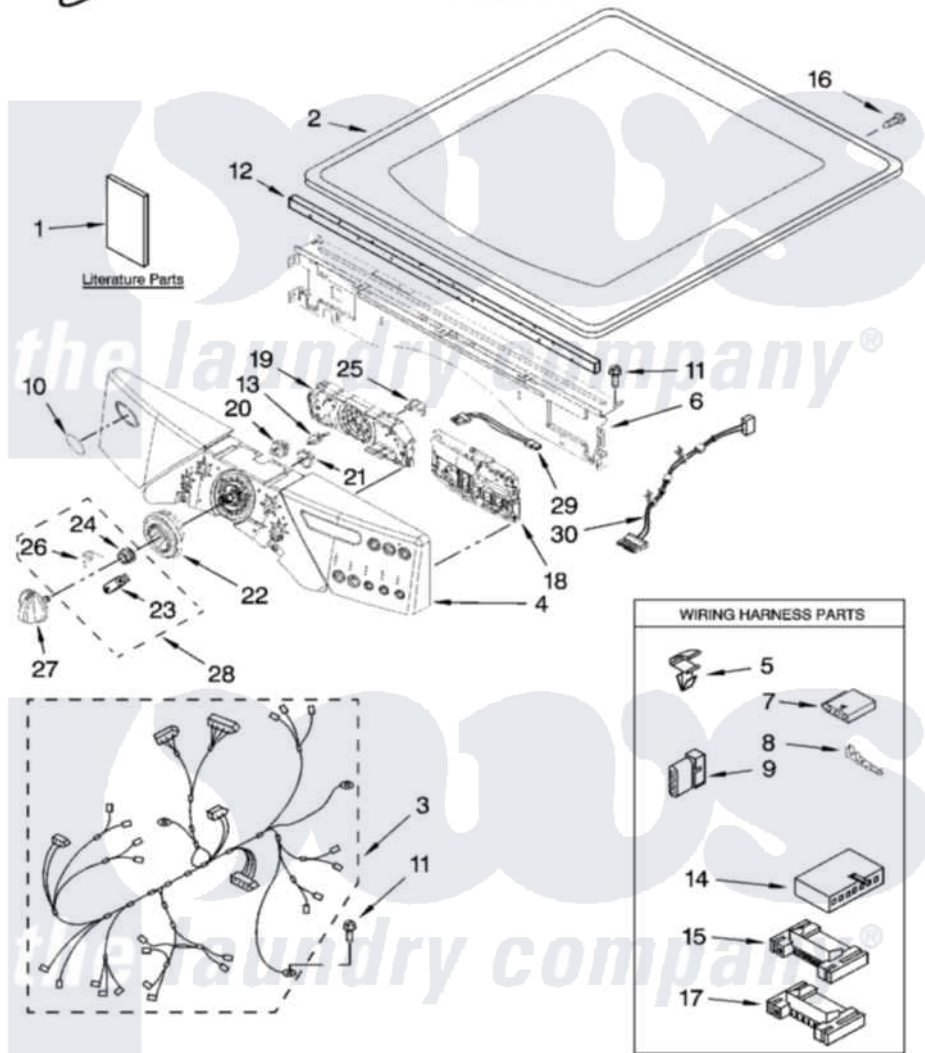

Whirlpool WGD9200SQ1 01 - TOP AND CONSOLE PARTS

TOP AND CONSOLE PARTS

For Models: WGD9200SQ1
(Designer White)

GAS DRYER

2-08 LITHO IN U.S.A. (LAN)

1

Part No. W10190383 Rev. A

[Whirlpool Residential Whirlpool WGD9200SQ1 Dryer Parts](#) Parts Diagram 01 - TOP AND CONSOLE PARTS

[Click on the part number to view part](#)

Item	Original Part Number	Replaced By	Status	Part Description
1	W10151593		Not Available	Use & Care Guide
"	W10177461		Not Available	Tech Sheet
"	W10111226		Not Available	Guide, Quick Start
2	3980634	W10117263		Top
3	W10111011			Harness, Main
4	W10116694			Panel, Console
5	3394427			Clip-Harness
6	W10006840	W10215656		Bracket, Console
7	353424			Plug, Terminal
8	94614			Terminal
9	3936144			Do-It-Yourself Repair Manuals
10	W10117943	8303811		Badge, Assembly
11	3390647	488729		Screw
12	W10112267			Foam-Seal Control Bracket
13	W10030070	W10012480		Kit
14	3936150			Connector, 7-Circuit

15	3395683		Receptacle, Multi-Terminal
16	3390647	488729	Screw
17	2203186		Connector, 5-Circuit
18	W10031420	W10294578	Kit
19	W10031410		User Interface
20	W10012430		Encoder, Wheel Kit.
21	W10012440		Retainer-Snap
22	W10012410		Knob, Light Ring
23	W10012810	280230	Encoder, Wheel Kit.
24	W10012450	280230	Encoder, Wheel Kit.
25	W10112268		Clip-Harness
26	W10012820	280230	Encoder, Wheel Kit.
27	W10116701		Knob, Control
28	280230		Encoder, Wheel Kit.
29	W10095960		Harness, Communication
30	W10111020		Power Cable, User-Interface