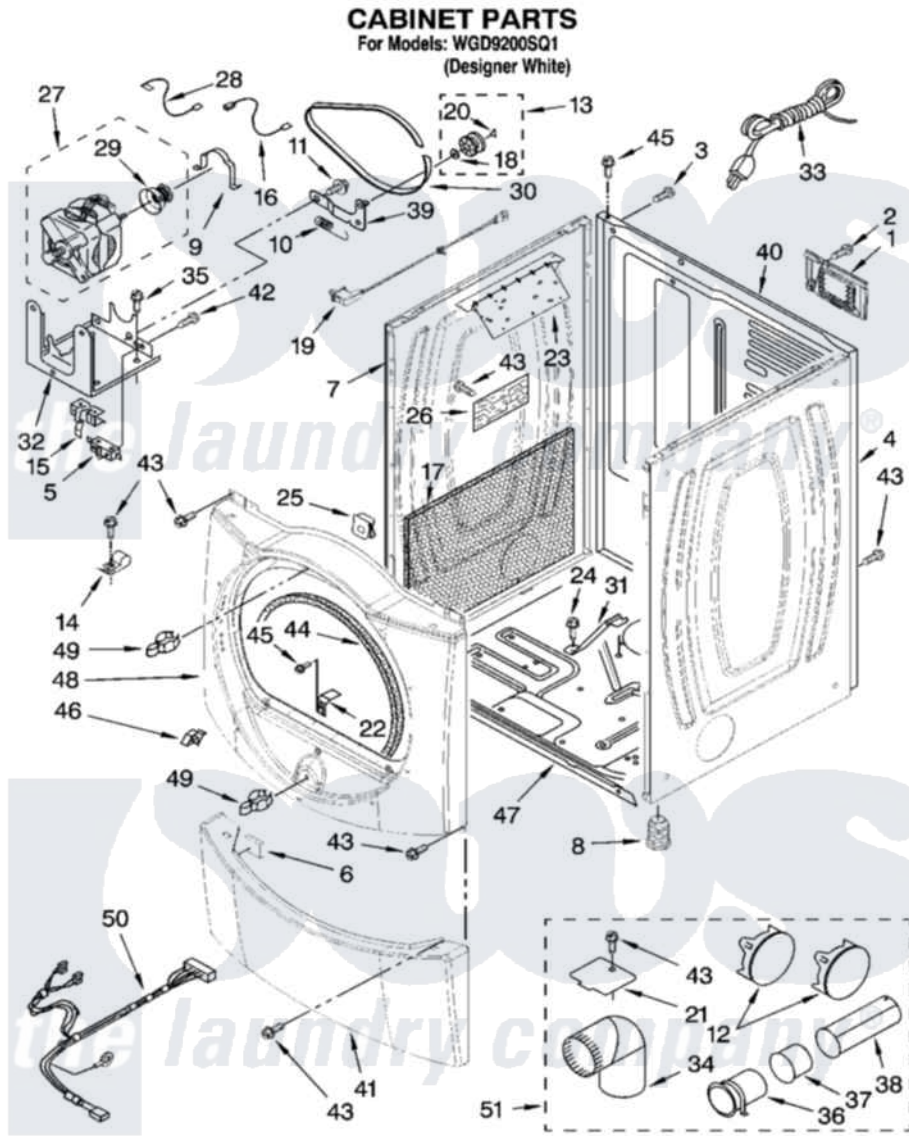

Whirlpool WGD9200SQ1 02 - CABINET PARTS

W10190383

3

Whirlpool [Residential Whirlpool WGD9200SQ1 Dryer Parts](#) Parts Diagram 02 - CABINET PARTS
 Click on the part number to view part

Item	Original Part Number	Replaced By	Status	Part Description
1	8317340			Cover, Terminal Block
2	3390814	90767		Screw, 8A X 3/8 HeX Washer Head Tapping
3	98139	303776		Screw
4	W10139003	W10117273		Panel
5	3394881	279782		Switch-Lid
6	3389682			Space-Toe Panel User-Interface
7	W10138989	W10117272		Panel
8	3392100	49621		Feet-Leveling
"	279810			Foot-Optional
9	660658			Clamp, Motor Mounting 343481 685441
10	3387374			Spring, Idler
11	3389420			Retainer-Idler 1/4-20 X 1/16
12	697750	W10470674		Dryer Exhaust Kit
13	3388672	279640		Pulley-ldr

14	3978776		Bracket, Gas Pipe Switch
15	8066120		Lever, Door Switch
16	W10167612		Wire, Broken Belt Switch
17	W10128772	8564134	Board, Sound Dampening
18	W10121334		Washer, Thrust
19	W10128087	W10318609	Switch, Assembly Door
20	690997		Washer, Thrust
21	8066115	3394331	Plate Cover
22	8529053		Ramp, Door Door Switch
23	8563727		Bracket, Control
24	693995		Screw, Hex Head
25	62825		Clip-S Type Control Board
26	W10182366	W10174745	Board, Control
27	8538263	279787	Motor-Drive
28	3398948		Wire, Jumper
29	8578220		Pulley, Motor
30	3387610	661570	Belt
31	8529757		Bracket, Burner
32	3387118		Bracket, Motor
33	3401401	3401402	Cord, Power
34	49026		4" - 90° Elbow
35	343641	681414	Screw, 10AB X 1/2
36	8563747		Exhaust Pipe Medium Pipe
37	8563750		Exhaust Pipe
38	8563749		Exhaust Pipe
39	3388674	W10118756	Idler Bracket
40	W10133207	280036	Panel-Rear
41	W10116271	W10246269	Panel, Toe
42	98129		Screw, 6-20 X 1 1/16
43	3390647	488729	Screw
44	3387242		Seal, Front Panel
45	3393008	308685	Side Trim)
46	8519459		Clip, Toe Panel
47	8519207		Base, Cabinet
48	W10180423		Front Panel
49	696144	279570	Latch
50	W10181464		Harness, Digital Interface
"	BLANK	Not Available	Optional Parts Not Included
51	279818	W10470674	Dryer Exhaust Kit