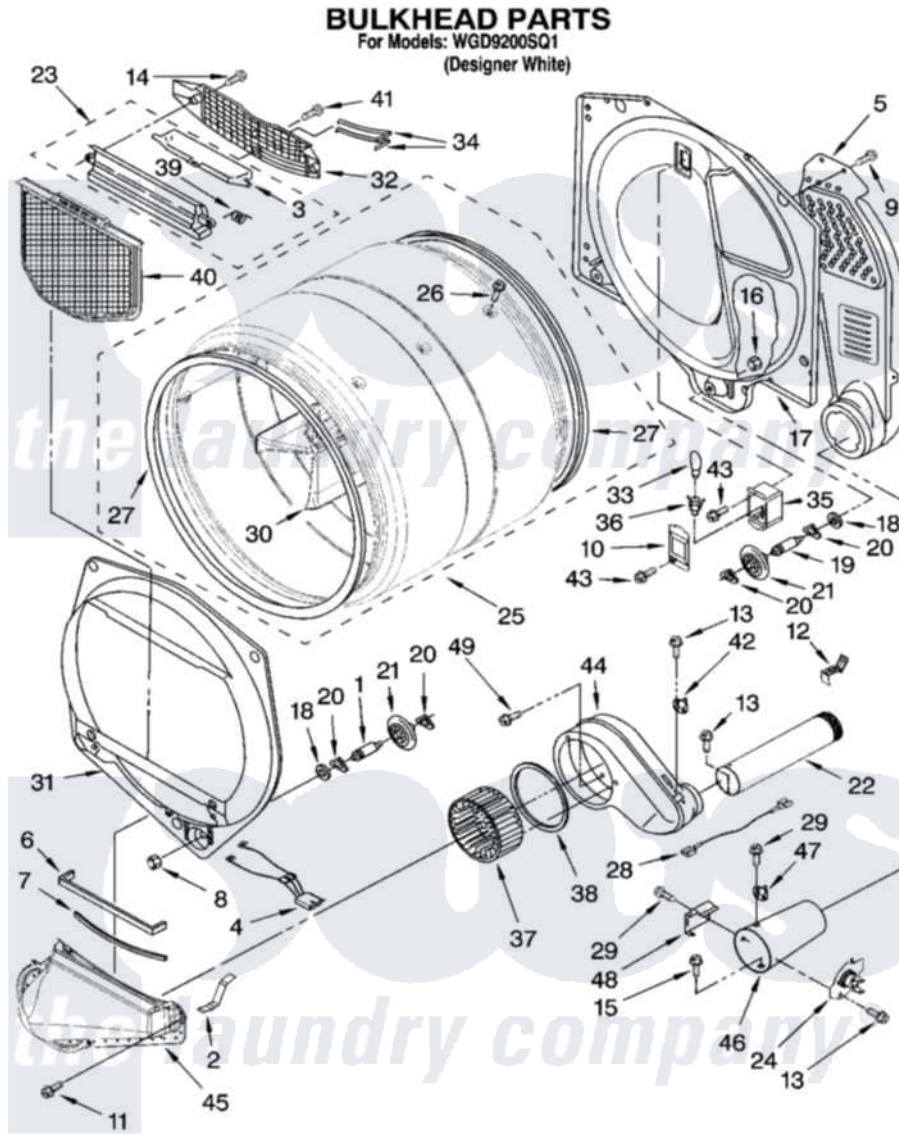

# Whirlpool WGD9200SQ1 03 - BULKHEAD PARTS

W10190383

5

Whirlpool [Residential Whirlpool WGD9200SQ1 Dryer Parts](#) Parts Diagram 03 - BULKHEAD PARTS  
 Click on the part number to view part

Item	Original Part Number	Replaced By	Status	Part Description
1	8575324	<a href="#">W10359271</a>		Shaft, Drum Roller Threads
2	<a href="#">8066208</a>			Clip-Exhaust
3	3394984	<a href="#">8563758</a>		Door, Lint Screen
4	<a href="#">3406653</a>			Harness, Sensor
5	<a href="#">3394346</a>			Air Duct Assembly
6	<a href="#">697813</a>			Seal, Outlet Housing
7	697814	<a href="#">697813</a>		Seal, Outlet Housing
8	3934666	<a href="#">W10080210</a>		Nut, 3/8 X 16
9	3390647	<a href="#">488729</a>		Screw
10	3402841	<a href="#">8532165</a>		Lens, Drum Light
11	359625	<a href="#">487240</a>		Screw, For Mtg. Service Capacitor
12	<a href="#">8572105</a>			Retainer, Toe Panel
13	8533971	<a href="#">90767</a>		Screw, 8A X 3/8 HeX Washer Head Tapping
14	<a href="#">3387230</a>			Screw, 10-16 X 13/16
15	<a href="#">693995</a>			Screw, Hex Head