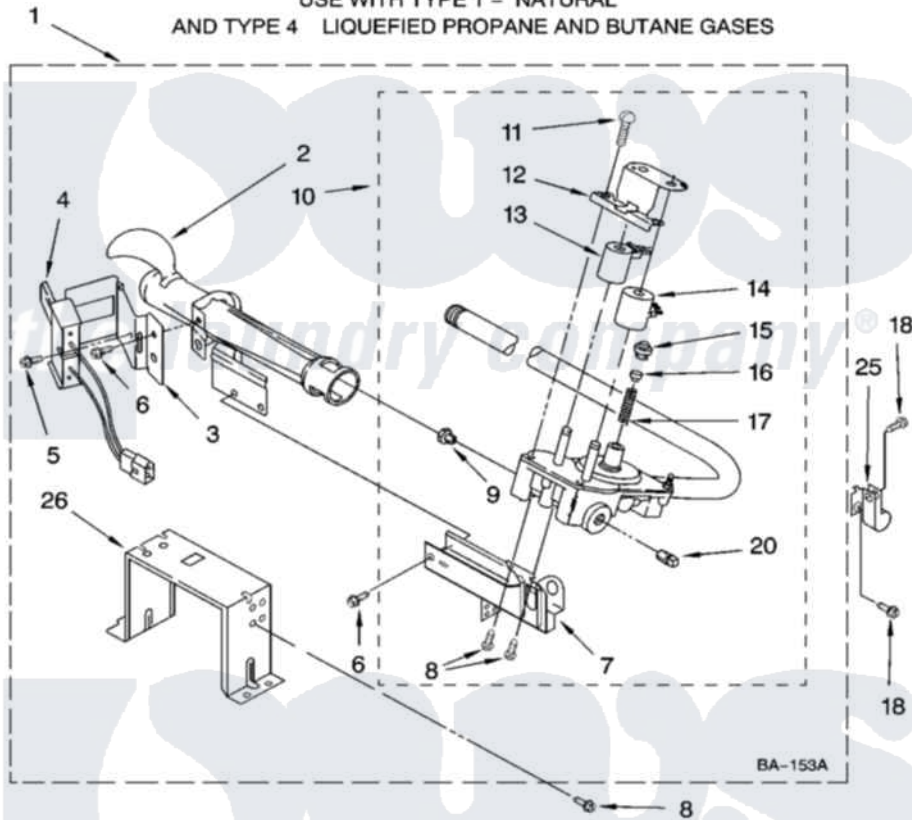

# Whirlpool WGD9200SQ1 04 - 8576353 BURNER ASSEMBLY

## 8576353 BURNER ASSEMBLY

For Models: WGD9200SQ1  
(Designer White)

USE WITH TYPE 1 - NATURAL  
AND TYPE 4 LIQUEFIED PROPANE AND BUTANE GASES

W10190383

7

Whirlpool [Residential Whirlpool WGD9200SQ1 Dryer Parts](#) Parts Diagram 04 - 8576353 BURNER ASSEMBLY  
Click on the part number to view part

Item	Original Part Number	Replaced By	Status	Part Description
1	8576353	<a href="#">280119</a>		Burner-Gas
2	688617	<a href="#">693140</a>		Burner
3	<a href="#">694298</a>			Bracket, Ignitor
4	686590	<a href="#">279311</a>		Ignitor
5	<a href="#">3393909</a>			Screw, 8-32 X 7/8
6	343641	<a href="#">681414</a>		Screw, 10AB X 1/2
7	3389871		Not Available	Base, Burner
8	<a href="#">3387057</a>			Screw, 10-16 X 1/2 Orifice, Burner
9	<a href="#">15418</a>			Orifice, Burner Type 1
"	15422		Not Available	ORIFICE, BURNER (TYPE 4) (BUTANE)
"	234867	<a href="#">229742</a>		Orifice, Burner
10	W10118347	<a href="#">W10293912</a>		Valve-Gas
11	<a href="#">694421</a>			Screw, Bracket Mounting
12	<a href="#">694538</a>			Bracket, Shunt
13	<a href="#">694540</a>			Coil, 60 Hz