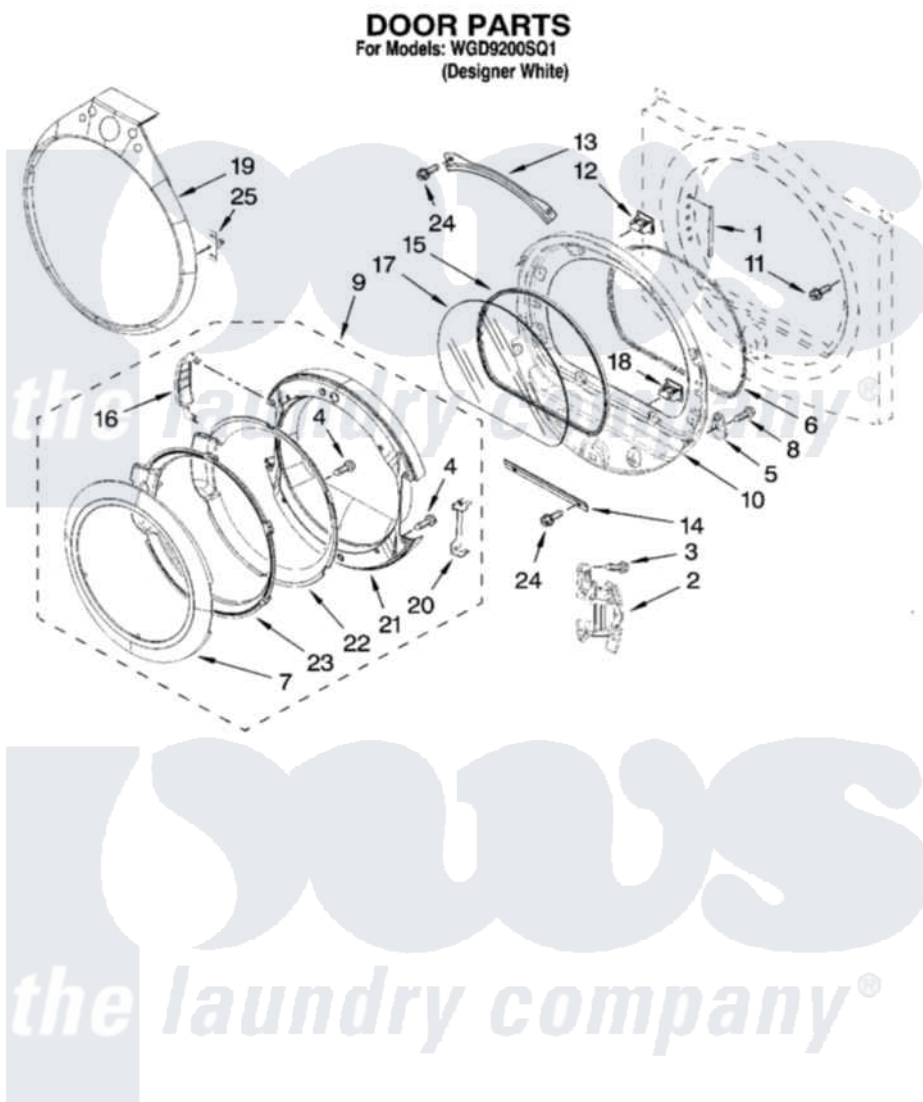

**Whirlpool WGD9200SQ1 05 - DOOR PARTS, OPTIONAL PARTS (NOT INCLUDED)**

W10190383

9

Whirlpool [Residential Whirlpool WGD9200SQ1 Dryer Parts](#) Parts Diagram 05 - DOOR PARTS, OPTIONAL PARTS (NOT INCLUDED)

[Click on the part number to view part](#)

Item	Original Part Number	Replaced By	Status	Part Description
1	<a href="#">W10085210</a>			Label-Hinge Hole Cover Front Panel
2	<a href="#">W10139920</a>			Door Hinge Assembly
3	<a href="#">W10159996</a>			Screw, 10-24 X 25/64
4	<a href="#">9742177</a>			Screw, 8-18 X .625
5	<a href="#">W10048910</a>			Screw-Plug
6	<a href="#">W10139457</a>			Seal-Door Handle, Ring Door
7	<a href="#">8578154</a>			Handle, Door Ring Assembly
8	<a href="#">3400224</a>			Screw, 1/4-20 X 3/8
9	<a href="#">W10180111</a>			Door Assembly
10	<a href="#">8578229</a>			Door Assembly
11	<a href="#">355515</a>			Screw, 8-18 X 11/16
12	3398175	<a href="#">279570</a>		Latch
13	<a href="#">8519356</a>			Retainer-Window
14	<a href="#">8519354</a>			Retainer-Window