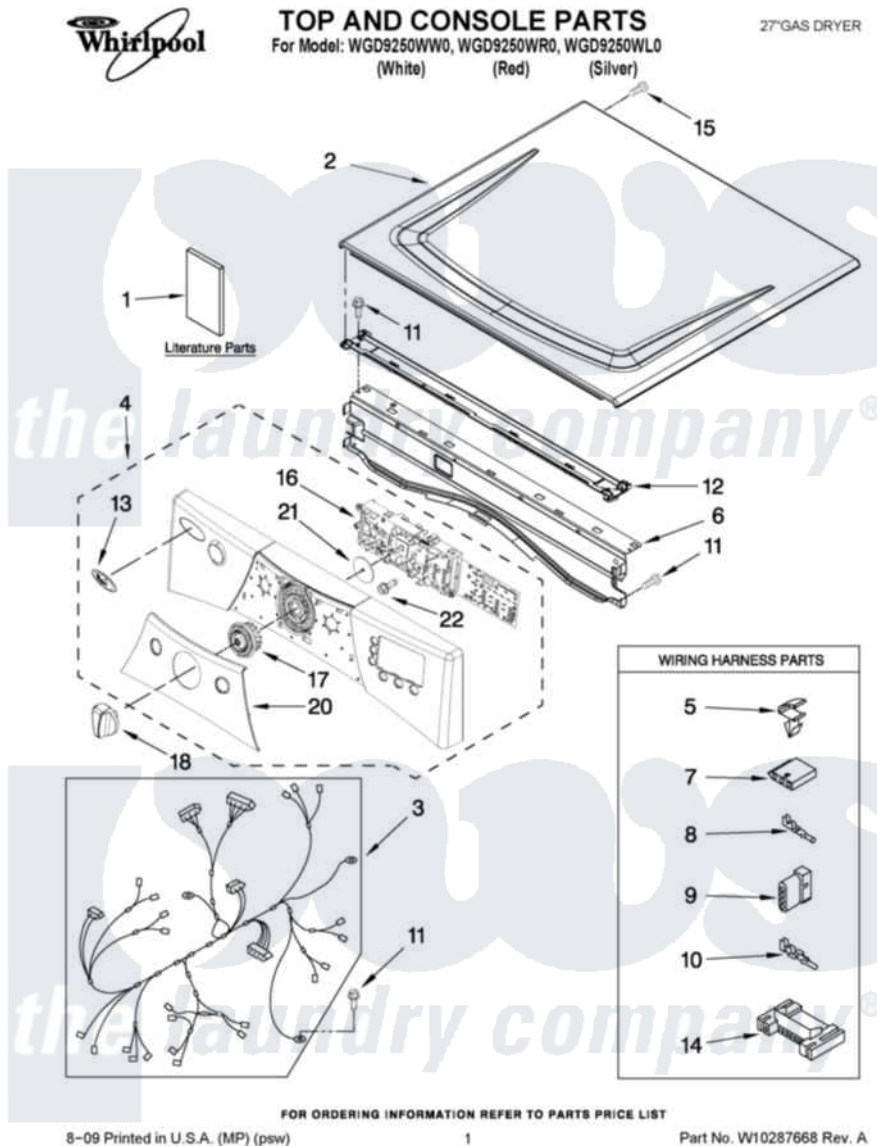

Whirlpool WGD9250WL0 01 - TOP AND CONSOLE PARTS

Whirlpool Residential Whirlpool WGD9250WL0 Dryer Parts Parts Diagram 01 - TOP AND CONSOLE PARTS
Click on the part number to view part

Item	Original Part Number	Replaced By	Status	Part Description
1	W10240872		Not Available	USE & CARE GUIDE
"	W10238792		Not Available	TECH SHEET
"	W10240584		Not Available	INSTALLATION, INSTRUCTION
2	8563730	W10336080		Top
"	W10251212	W10336090		Top
"	W10251213			Top
3	W10251443			Harness, Main
4	W10215749			Panel, Console
"	W10247248			Panel, Console
"	W10251188			Panel, Console
5	3394427			Clip-Harness
6	8565237			Bracket, Console
7	353424			Plug, Terminal
8	94614			Terminal
9	3936144			Do-It-Yourself Repair Manuals
10	94613	596797		Terminal

11	3390647	488729	Screw
12	W10266747		Channel-Water, Dryer
13	W10117943	8303811	Badge, Assembly
14	3395683		Receptacle, Multi-Terminal
15	3400238		Screw, 2-28 X 1/2
16	W10247235		Assembly, User Interface
17	W10237301		Cycle, Light Guide
18	W10215781		Knob Assembly
"	W10247262		Knob Assembly
20	W10215770	W10253116	Cover, Center
"	W10247250		Cover, Center
"	W10247243		Cover, Center
21	8572039		Seal, User Interface
22	W10006580		Screw, M3-1.12 X12 Pn 6l Spl