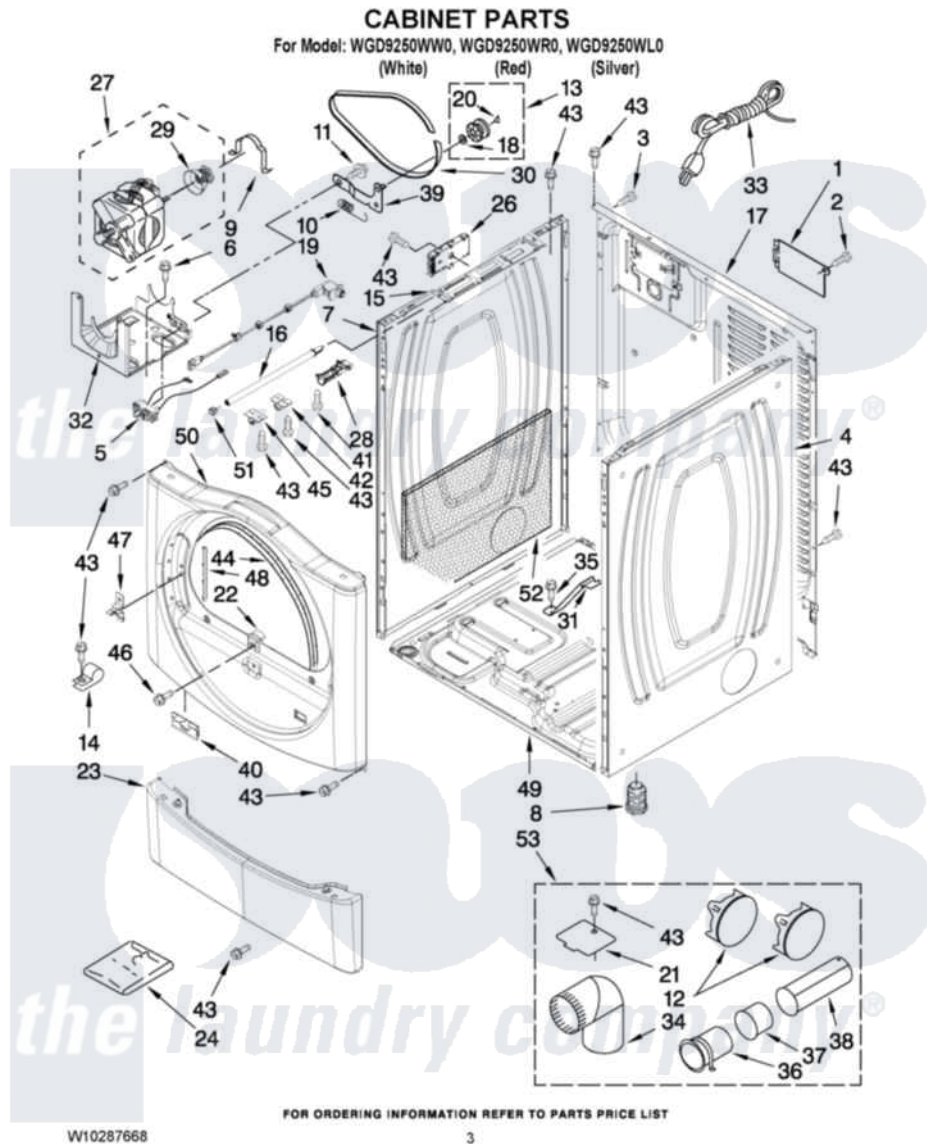

Whirlpool WGD9250WL0 02 - CABINET PARTS

Whirlpool [Residential Whirlpool WGD9250WL0 Dryer Parts](#) Parts Diagram 02 - CABINET PARTS
Click on the part number to view part

Item	Original Part Number	Replaced By	Status	Part Description
1	8317340			Cover, Terminal Block
2	3390814	90767		Screw, 8A X 3/8 HeX Washer Head Tapping
3	8533974	4331106		Screw, No.10-32 X 7/16
4	8565048			Panel, Side
"	W10251217			Panel, Side
"	W10251219			Panel, Side
5	W10246525	W10314253		Switch, Assembly Broken Belt
6	343641	681414		Screw, 10AB X 1/2
7	8565054			Panel, Side
"	W10251216			Panel, Side
"	W10251218			Panel, Side
8	3392100	49621		Feet-Leveling
NI	279810			Foot-Optional
9	660658			Clamp, Motor Mounting 343481 685441
10	3387374			Spring, Idler