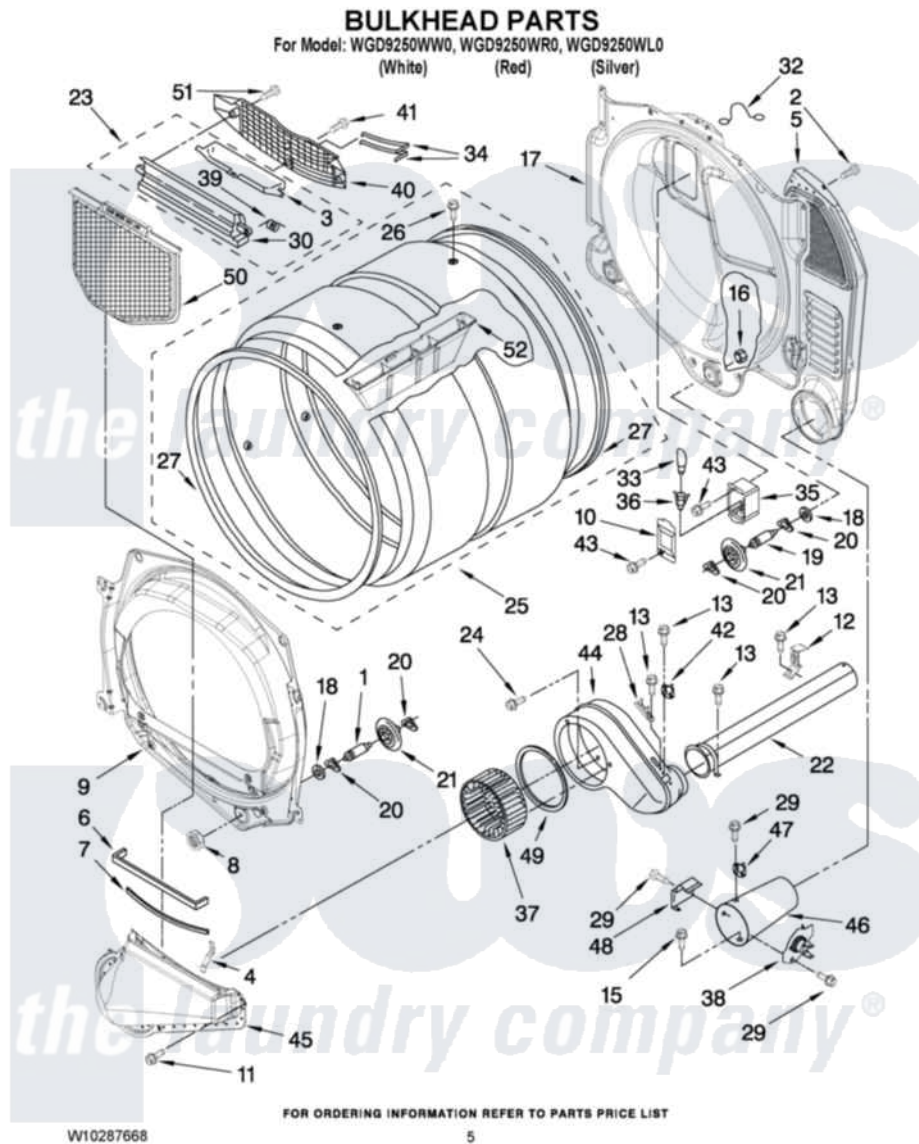

Whirlpool WGD9250WL0 03 - BULKHEAD PARTS

Whirlpool [Residential Whirlpool WGD9250WL0 Dryer Parts](#) Parts Diagram 03 - BULKHEAD PARTS
Click on the part number to view part

Item	Original Part Number	Replaced By	Status	Part Description
1	8575325	W10359272		Shaft, Roller Drum Threads
2	3390647	488729		Screw
3	W10153413			Door, Lint Screen
4	8066208			Clip-Exhaust
5	3394346			Air Duct Assembly
6	697813			Seal, Outlet Housing
7	697814	697813		Seal, Outlet Housing
8	3934666	W10080210		Nut, 3/8 X 16
9	8565061			Bulkhead, Front
10	3402841	8532165		Lens, Drum Light
11	359625	487240		Screw, For Mtg. Service Capacitor
12	8572105			Retainer, Toe Panel
13	8533971	90767		Screw, 8A X 3/8 HeX Washer Head Tapping
15	693995			Screw, Hex Head
16	W10001120	W10080190		Nut, 3/8-16

17	W10080170		Bulkhead, Rear
18	3387459	W10080960	Washer, Support
19	8575324	W10359271	Shaft, Drum Roller Threads
20	690997		Washer, Thrust
21	8536973	W10314173	Support
22	8563728		Exhaust Pipe
23	W10153423		Outlet Grille, Housing Assembly
24	489463		Screw, 8-18 X 1/16
25	W10153420		Complete Drum Assembly
26	W10219342		Screw, Baffle Mounting
27	W10166807	280114	Seal
28	3392519		Thermal Limiter
29	90767		Screw, 8A X 3/8 HeX Washer Head Tapping
30	W10153414		Outlet, Housing Assembly
32	3401707		Jumper, Tco-High Limit
33	3406124	22002263	Lamp
34	3387223		Electrode, Sensor
35	8578825		Bracket, Drum Light
36	W10214261		Socket, Drum Light Assembly
37	697772		Wheel, Blower
38	8573713		Thermal-Cutoff
39	3394986		Spring, Lint Screen Door
40	W10153412		Grille, Outlet
41	695240	488729	Screw
42	8577274		Thermostat 295F
43	487909	488729	Screw
44	8544362	W10119255	Housing, Blower
45	8066168	W10128606	Duct-Lint
46	8573824		Funnel, Burner
47	3391912		Thermostat, High-Limit 255 F
48	338906		Radiant, Sensor
49	697770		Seal, Cover Plate Blower Housing
50	W10049370	W10120998	Screen
51	3387230		Screw, 10-16 X 13/16
52	W10153409		Baffle, Drum