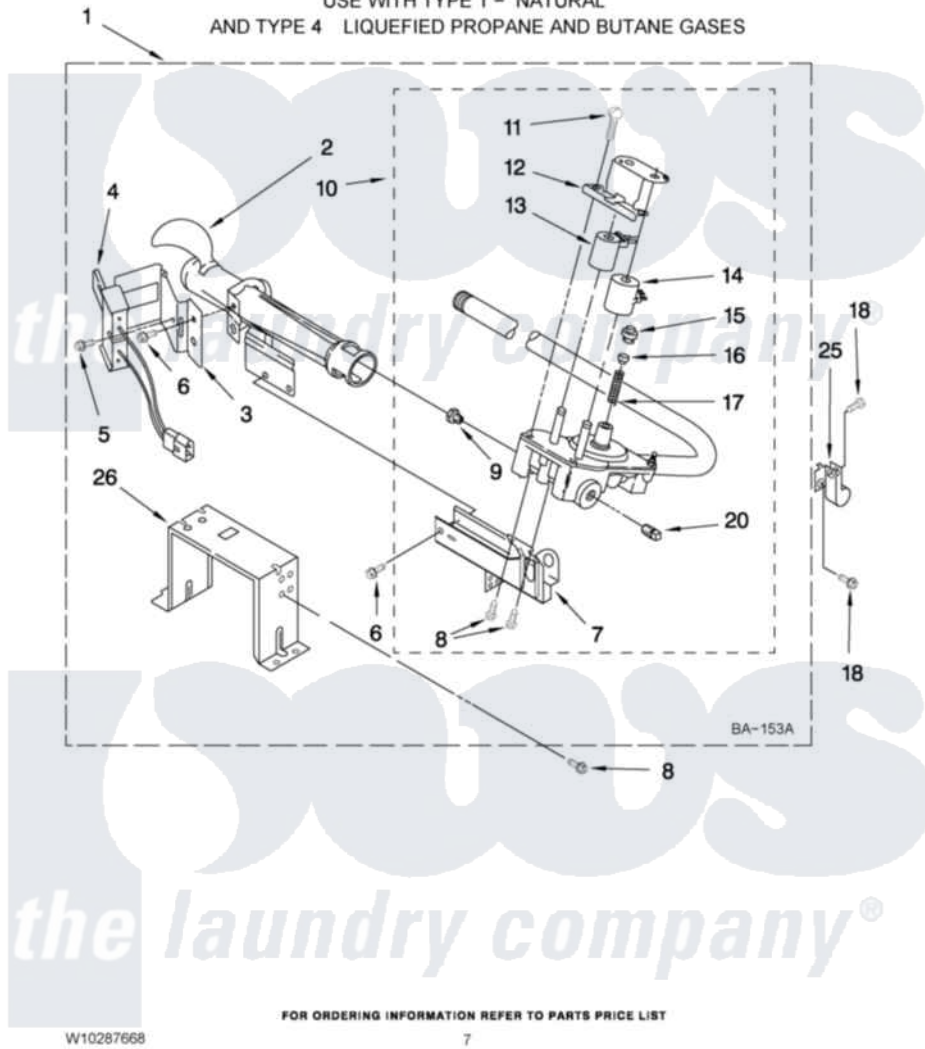

# Whirlpool WGD9250WL0 04 - 8576353 BURNER ASSEMBLY

## 8576353 BURNER ASSEMBLY

For Model: WGD9250WW0, WGD9250WR0, WGD9250WL0  
(White) (Red) (Silver)

USE WITH TYPE 1 - NATURAL  
AND TYPE 4 LIQUEFIED PROPANE AND BUTANE GASES

FOR ORDERING INFORMATION REFER TO PARTS PRICE LIST

W10287668

7

Whirlpool Residential Whirlpool WGD9250WL0 Dryer Parts Parts Diagram 04 - 8576353 BURNER ASSEMBLY  
Click on the part number to view part

Item	Original Part Number	Replaced By	Status	Part Description
1	8576353	<a href="#">280119</a>		Burner-Gas
2	688617	<a href="#">693140</a>		Burner
3	<a href="#">694298</a>			Bracket, Ignitor
4	686590	<a href="#">279311</a>		Ignitor
5	<a href="#">3393909</a>			Screw, 8-32 X 7/8
6	343641	<a href="#">681414</a>		Screw, 10AB X 1/2
7	3389871		Not Available	Base, Burner
8	<a href="#">3387057</a>			Screw, 10-16 X 1/2 Orifice, Burner
9	<a href="#">15418</a>			Orifice, Burner Type 1
"	15422		Not Available	ORIFICE, BURNER (TYPE 4) (BUTANE)
"	234867	<a href="#">229742</a>		Orifice, Burner
10	W10118347	<a href="#">W10293912</a>		Valve-Gas
11	<a href="#">694421</a>			Screw, Bracket Mounting
12	<a href="#">694538</a>			Bracket, Shunt
13	<a href="#">694540</a>			Coil, 60 Hz