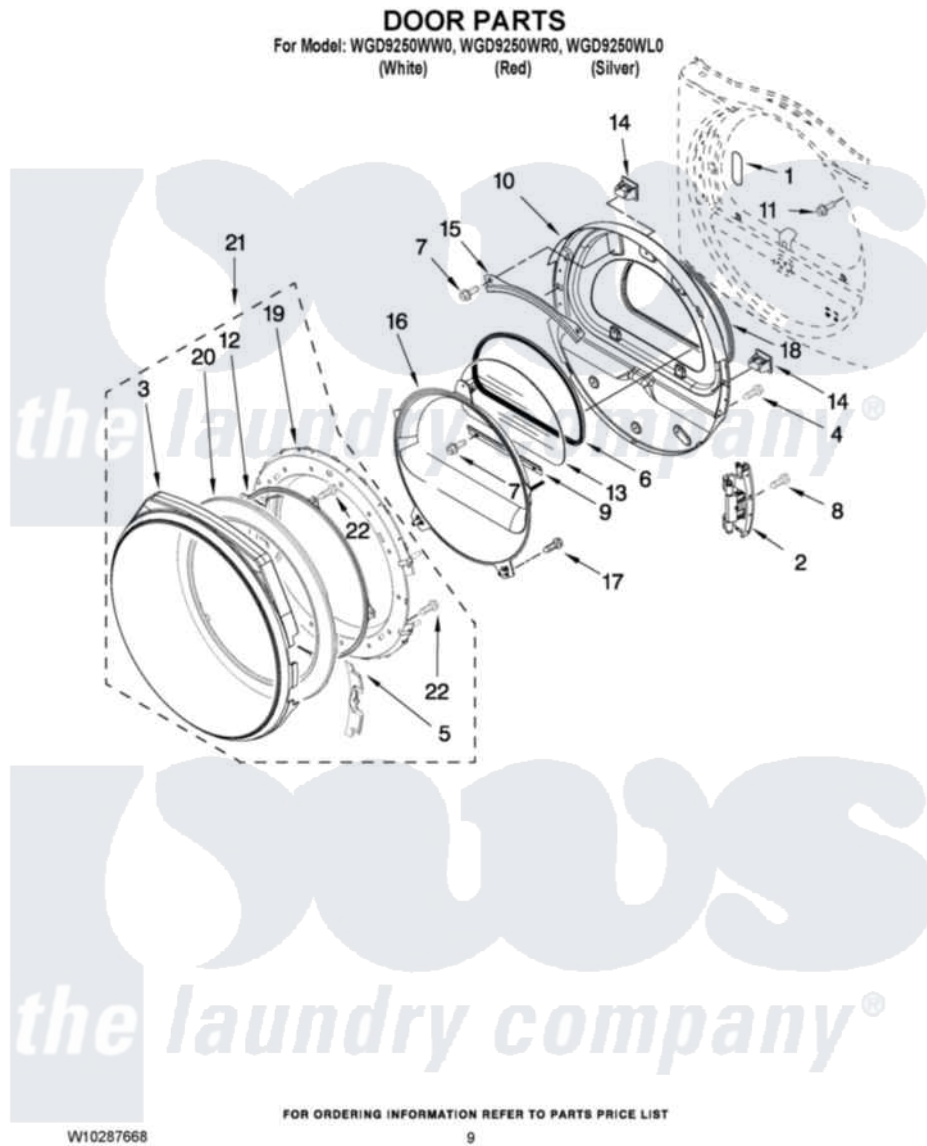

Whirlpool WGD9250WL0 05 - DOOR PARTS

Whirlpool [Residential Whirlpool WGD9250WL0 Dryer Parts](#) Parts Diagram 05 - DOOR PARTS
Click on the part number to view part

Item	Original Part Number	Replaced By	Status	Part Description
1	W10256915			Label, Hinge Hole Cover
2	8578887			Door Hinge Assembly
3	W10215757			Trim, Door Ring Outer
"	W10215824			Door Trim Outer Ring
"	W10215823			Door Trim Outer Ring
4	8534044			Screw, 8-18 X 1/2
5	W10215766			Door Trim, Hinge Cover
"	W10215826			Door Trim, Hinge Cover
"	W10215825			Door Trim, Hinge Cover
6	8579663			Seal, Window
7	3393258	3373329D		Screw
8	W10159996			Screw, 10-24 X 25/64
9	8519354			Retainer-Window
10	W10259900	W10164062		Door Assembly
11	355515			Screw, 8-18 X 11/16
12	N/P		Not Available	SCREEN, DOOR (NOT SERVICABLE, ORDER ITEM

			19)
13	8565117	W10286878	Window
14	690081	279570	Latch
15	8519356		Retainer-Window
16	W10215764		Door, Intermediate Stationary
17	8534022		Screw, 8-18 X 1/16
18	W10163915		Door Seal
19	W10215762	W10431338	Door
20	N/P	Not Available	TRIM-DOOR INNER RING (NOT SERVICABLE, ORDER ITEM 19)
21	W10215756		Door Assembly Outer
"	W10215831		Door Assembly Outer
"	W10215830		Door Assembly Outer
22	9742177		Screw, 8-18 X .625